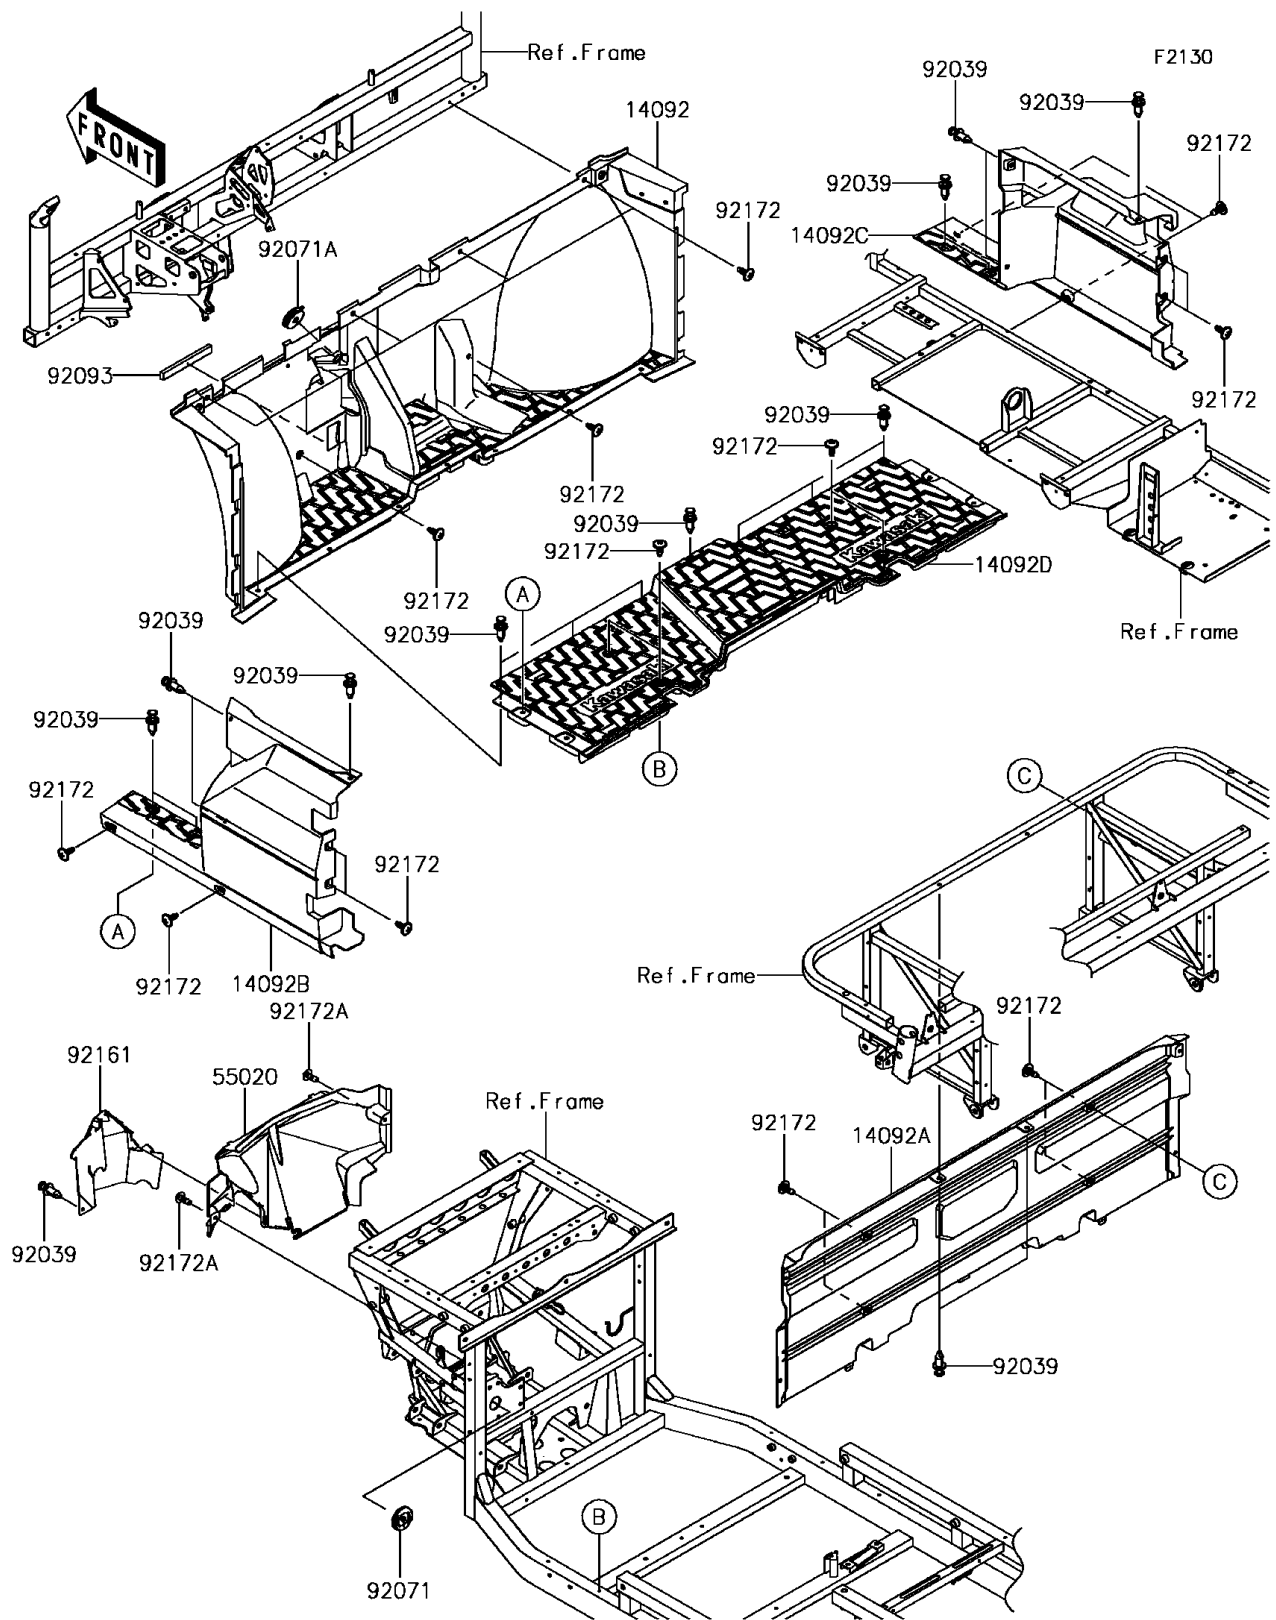

2017 Mule PRO-FX EPS LE

PARTS DIAGRAM Frame Fittings(Front)

2017 Mule PRO-FX EPS LE

PARTS LIST

Frame Fittings(Front)

ITEM NAME

PART NUMBER

QUANTITY
