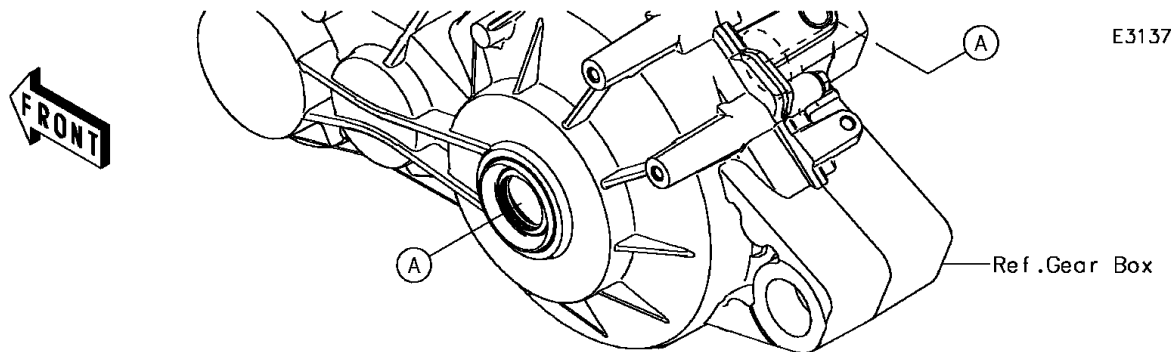

2017 Mule PRO-FX EPS LE

PARTS DIAGRAM

Drive Shaft-Rear

2017 Mule PRO-FX EPS LE

PARTS LIST

Drive Shaft-Rear

ITEM NAME

PART NUMBER