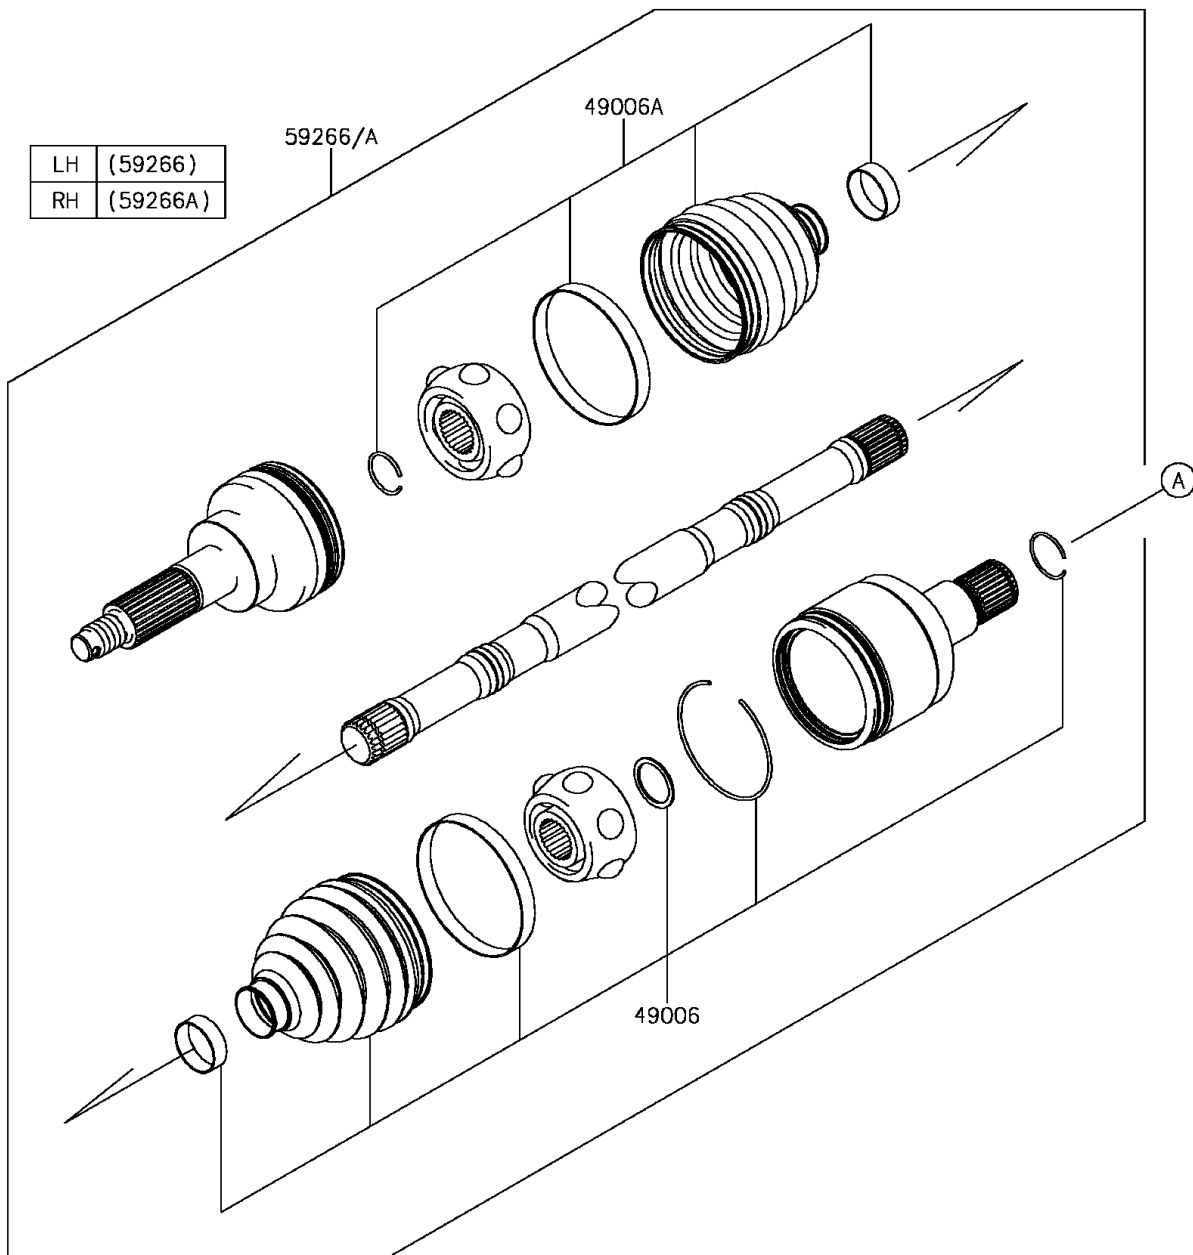

2017 Mule PRO-FX EPS LE

PARTS DIAGRAM

Drive Shaft-Rear

2017 Mule PRO-FX EPS LE

PARTS LIST

Drive Shaft-Rear

ITEM NAME

PART NUMBER

QUANTITY
