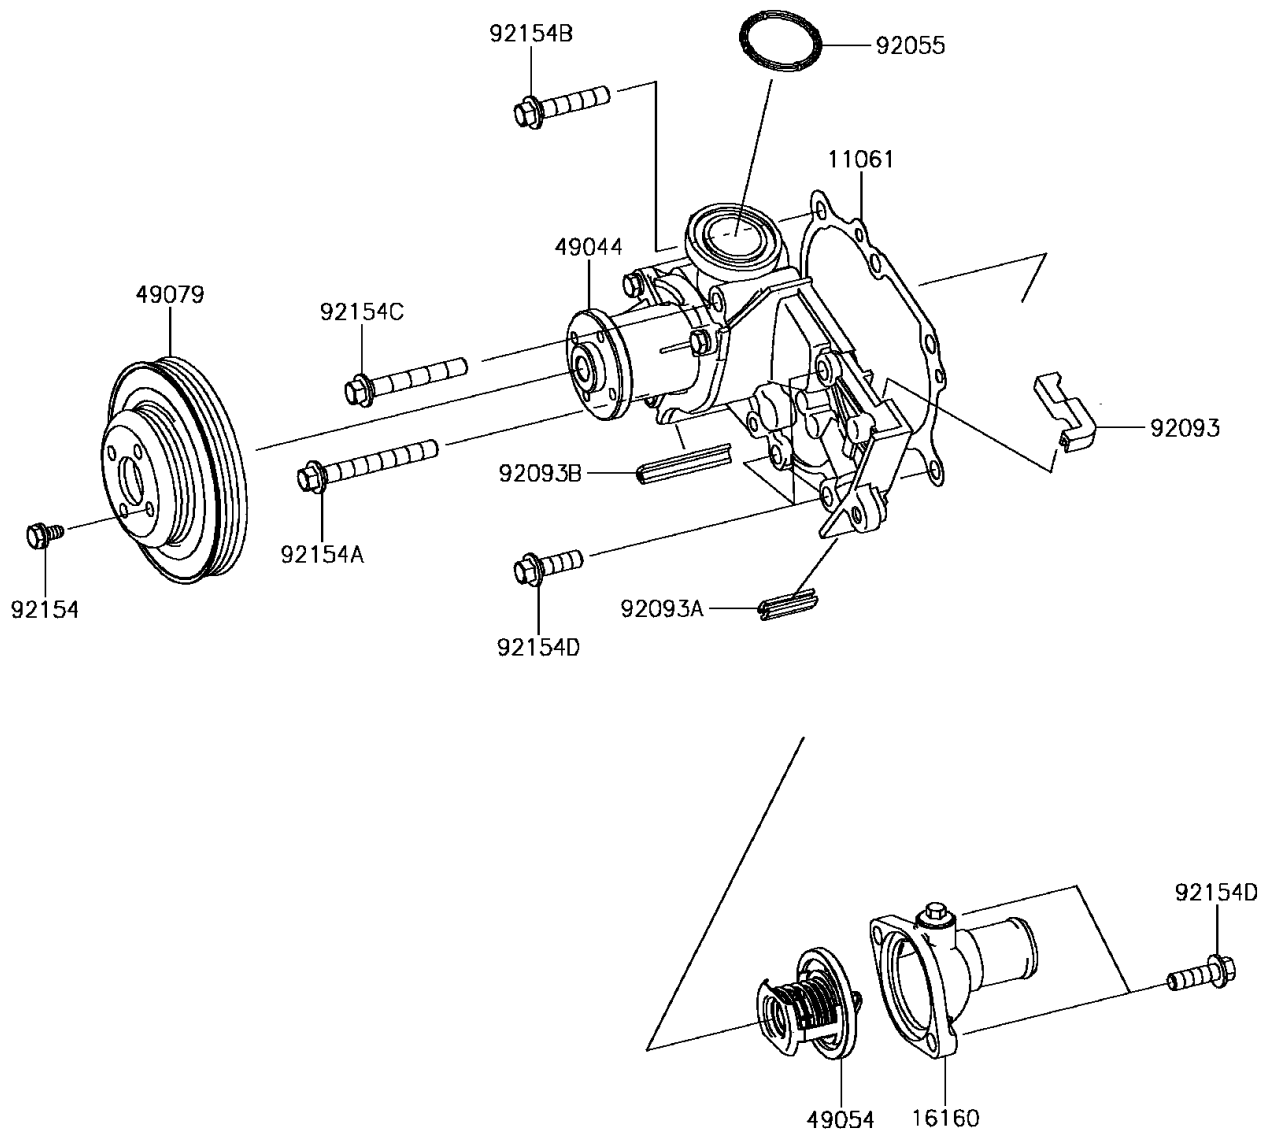

2017 Mule PRO-FX EPS LE

PARTS DIAGRAM

Water Pump

E3031

2017 Mule PRO-FX EPS LE

PARTS LIST

Water Pump

ITEM NAME

PART NUMBER

QUANTITY
