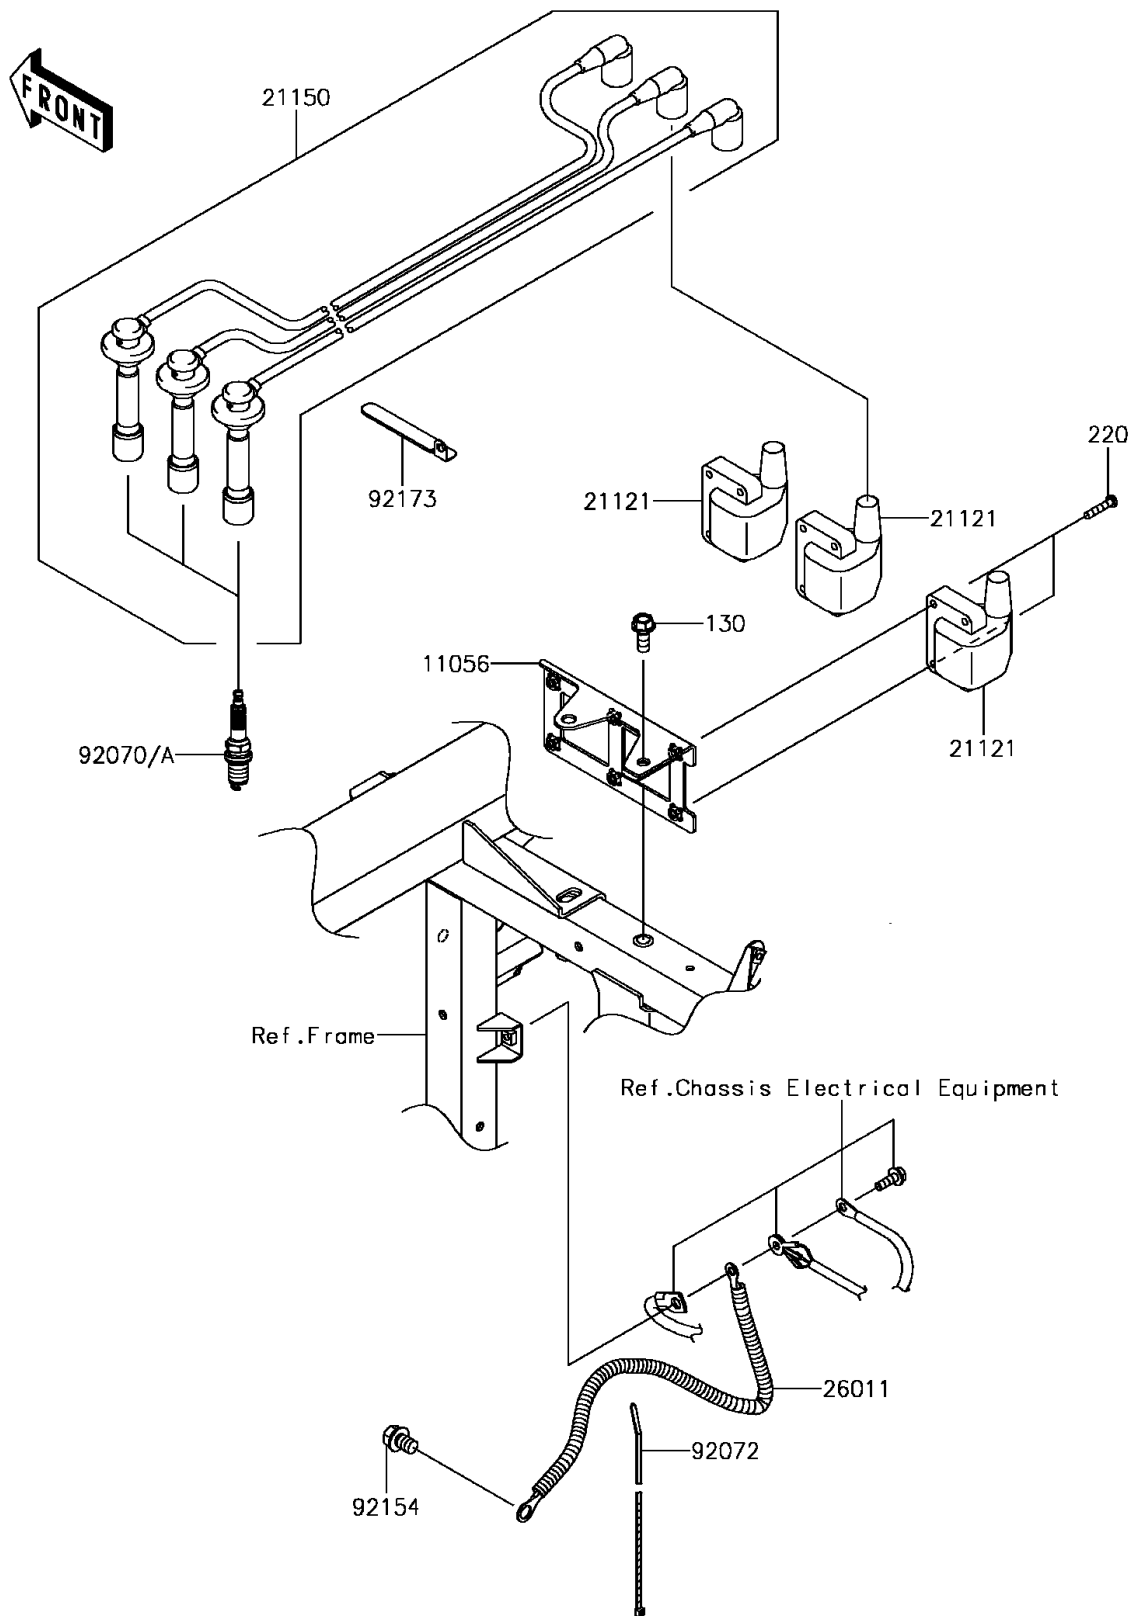

2017 Mule PRO-FX EPS LE

PARTS DIAGRAM

Ignition System

E1830

2017 Mule PRO-FX EPS LE

PARTS LIST

Ignition System

ITEM NAME

PART NUMBER

QUANTITY
