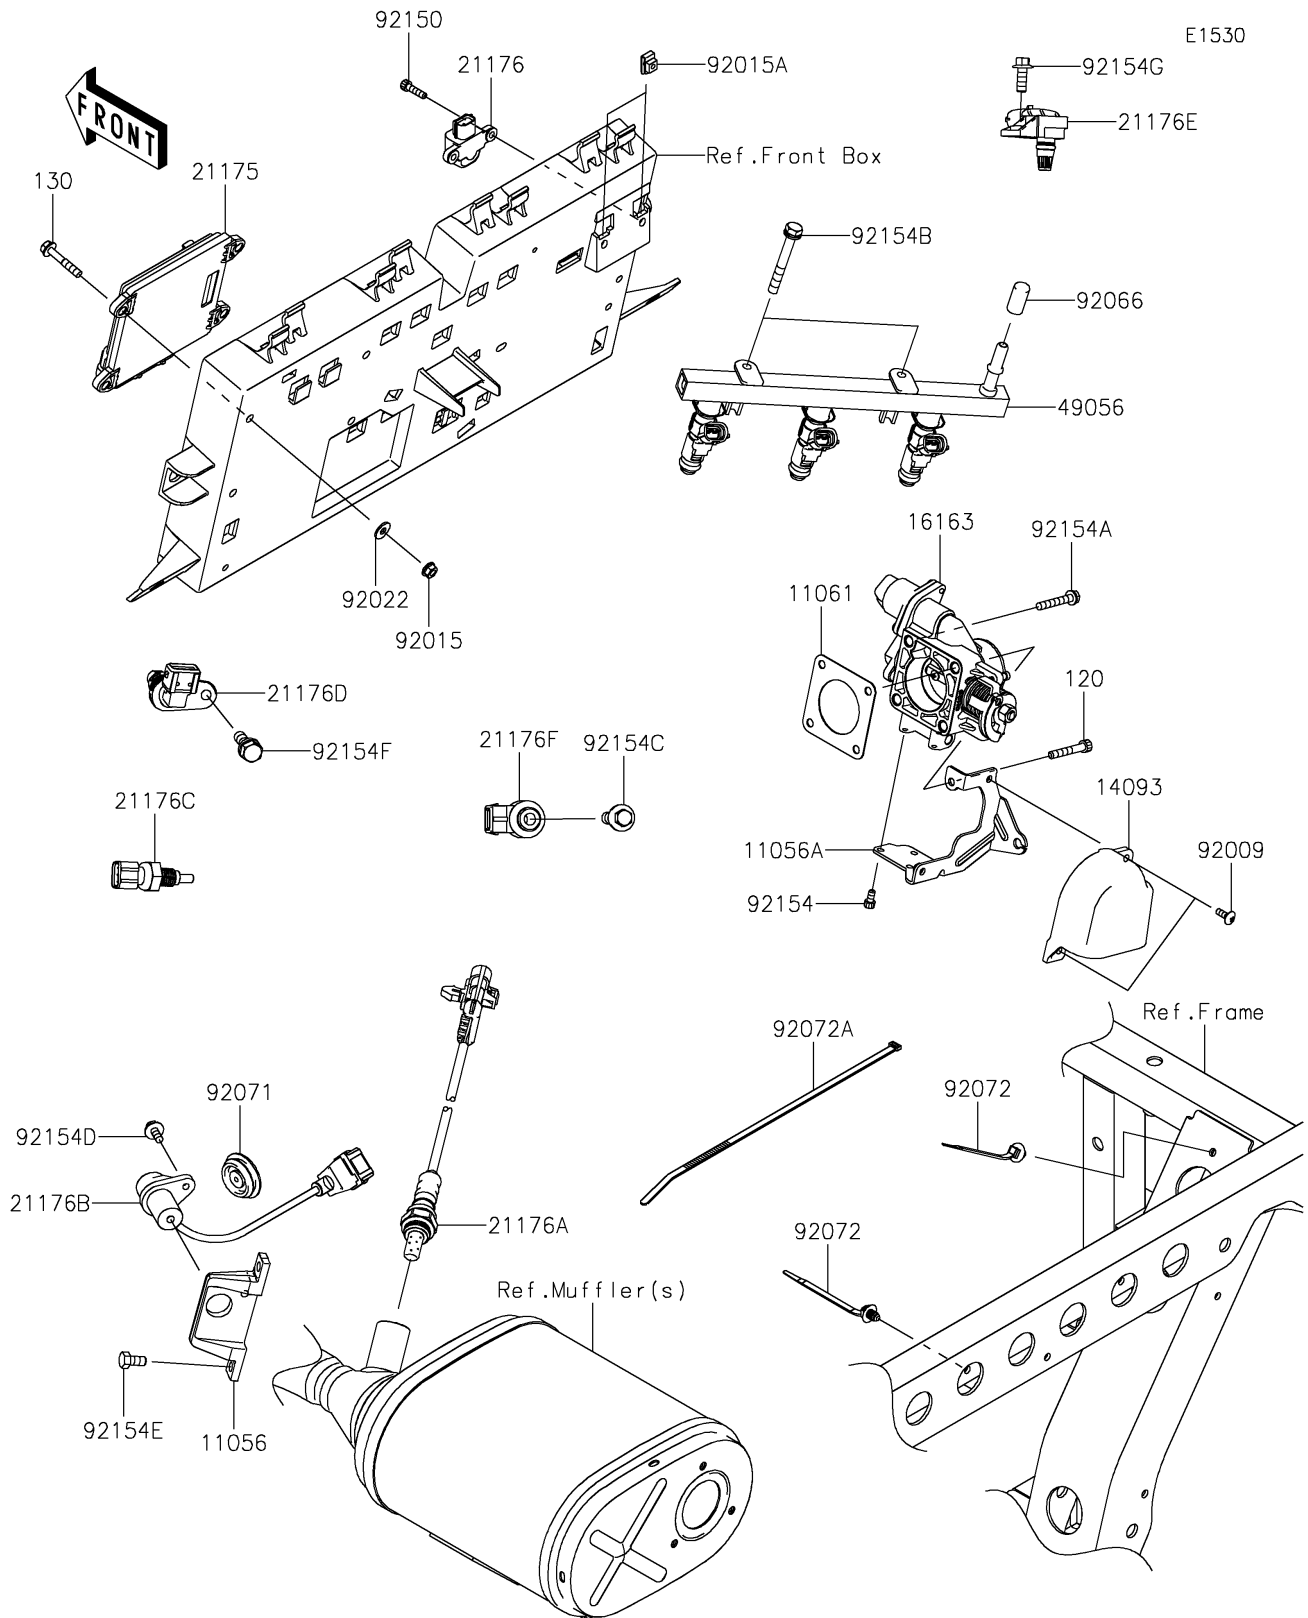

2017 Mule PRO-FX EPS LE

PARTS DIAGRAM

Fuel Injection

2017 Mule PRO-FX EPS LE

PARTS LIST Fuel Injection

ITEM NAME

PART NUMBER

QUANTITY
