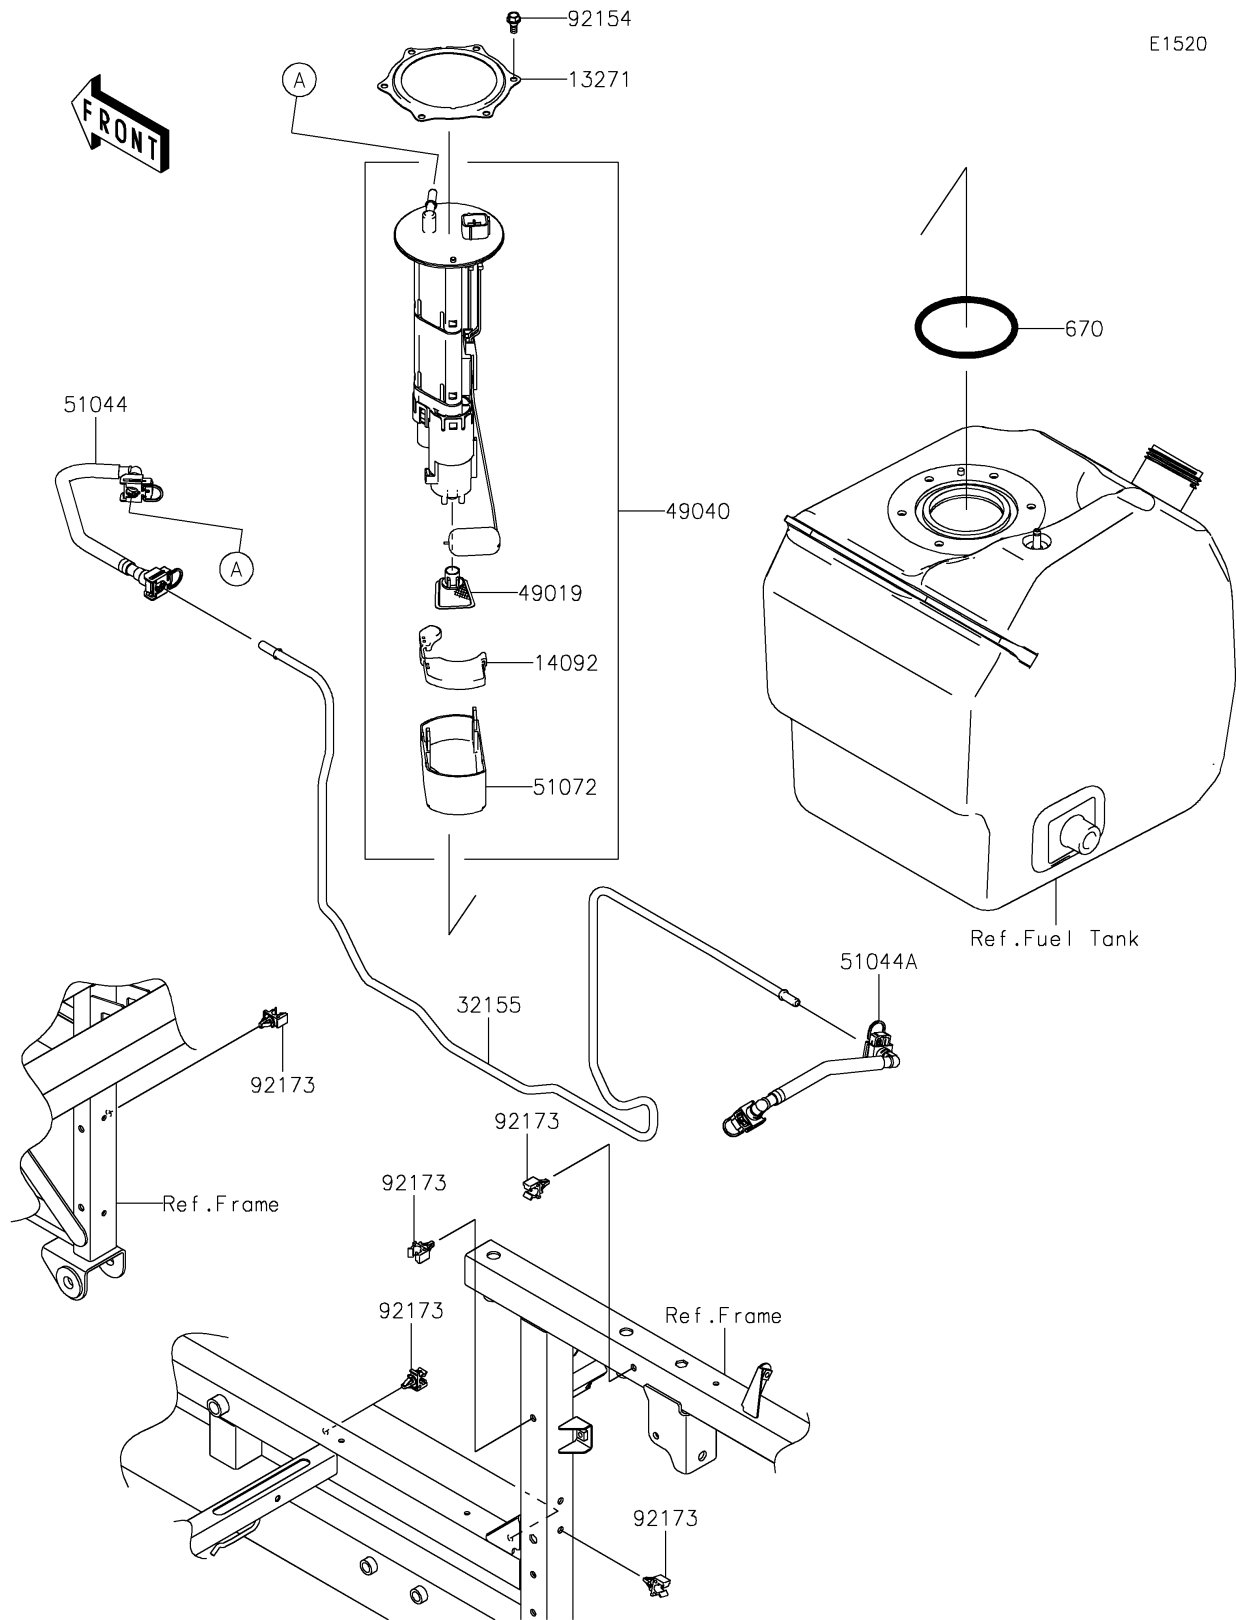

2017 Mule PRO-FX EPS LE

PARTS DIAGRAM

Fuel Pump

2017 Mule PRO-FX EPS LE

PARTS LIST

Fuel Pump

ITEM NAME

PART NUMBER

QUANTITY
