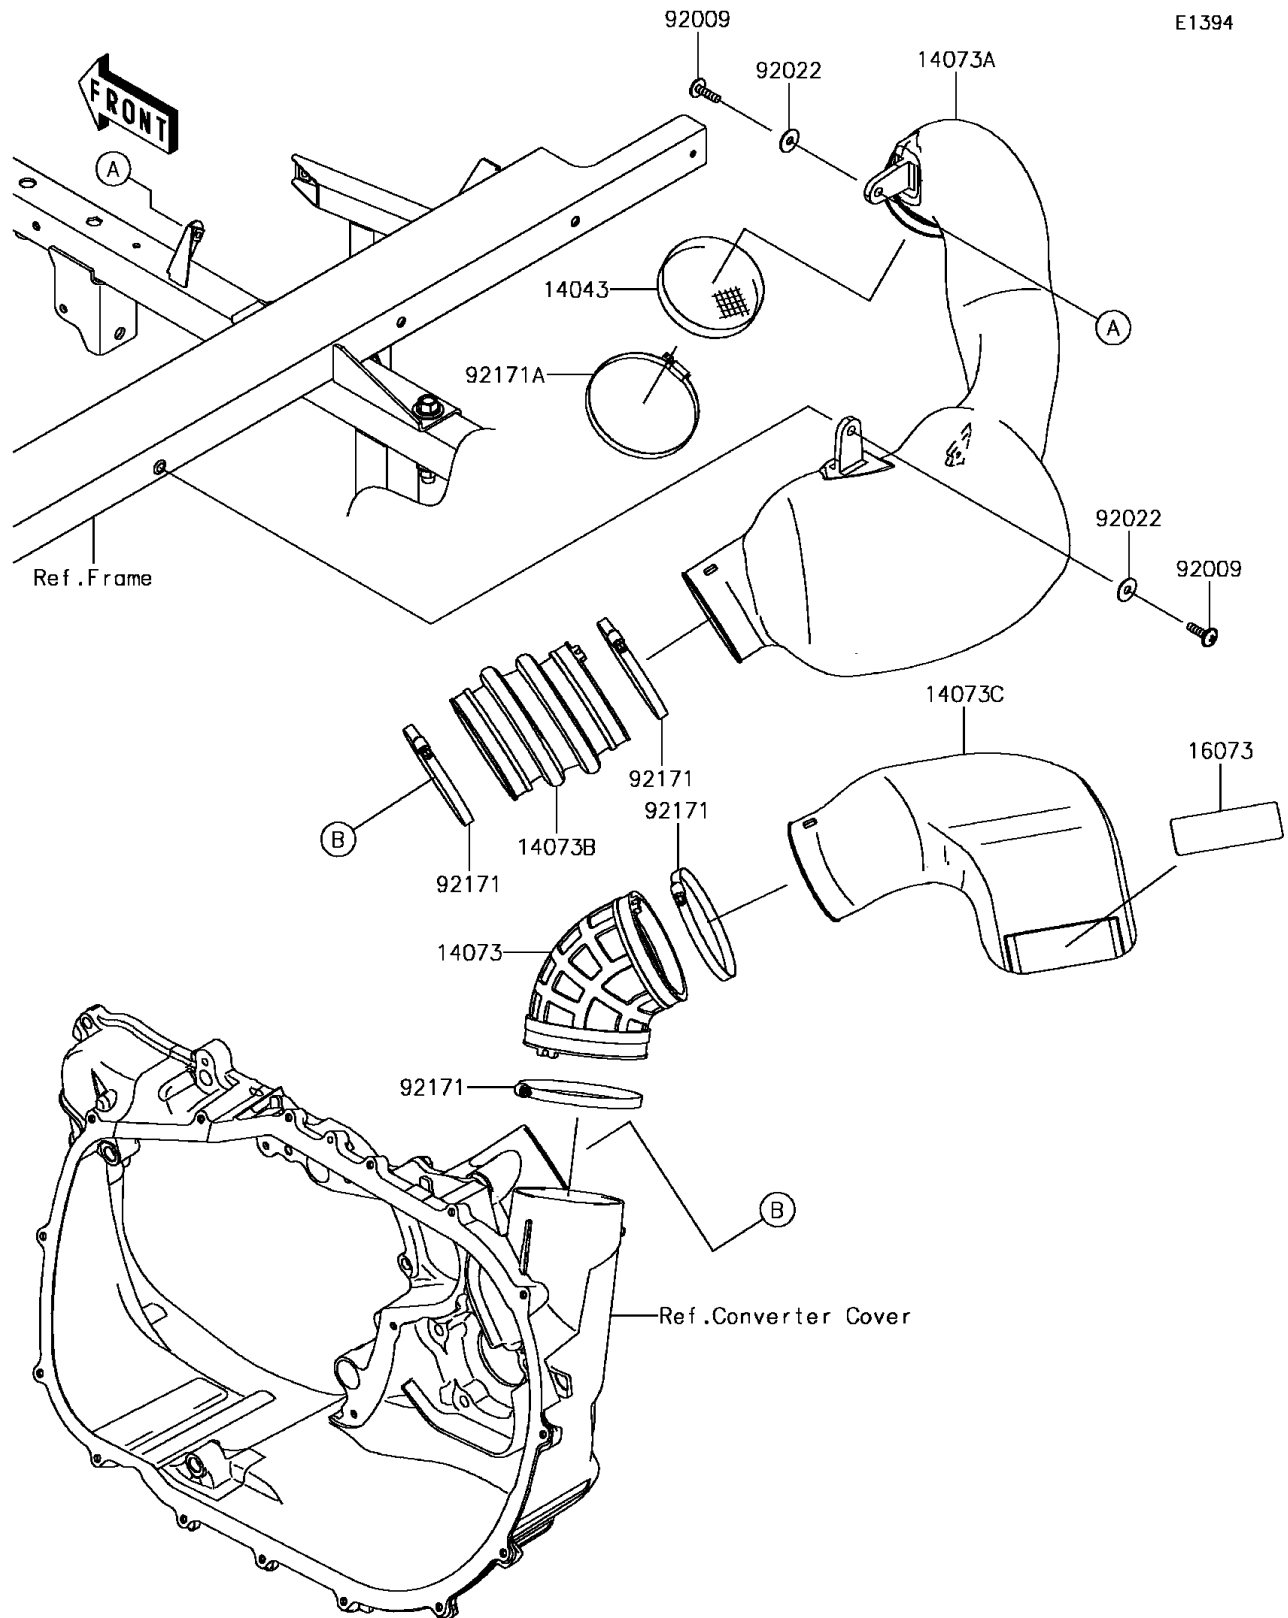

2017 Mule PRO-FX EPS LE

PARTS DIAGRAM

Air Cleaner-Belt Converter

2017 Mule PRO-FX EPS LE

PARTS LIST

Air Cleaner-Belt Converter

ITEM NAME

PART NUMBER

QUANTITY
