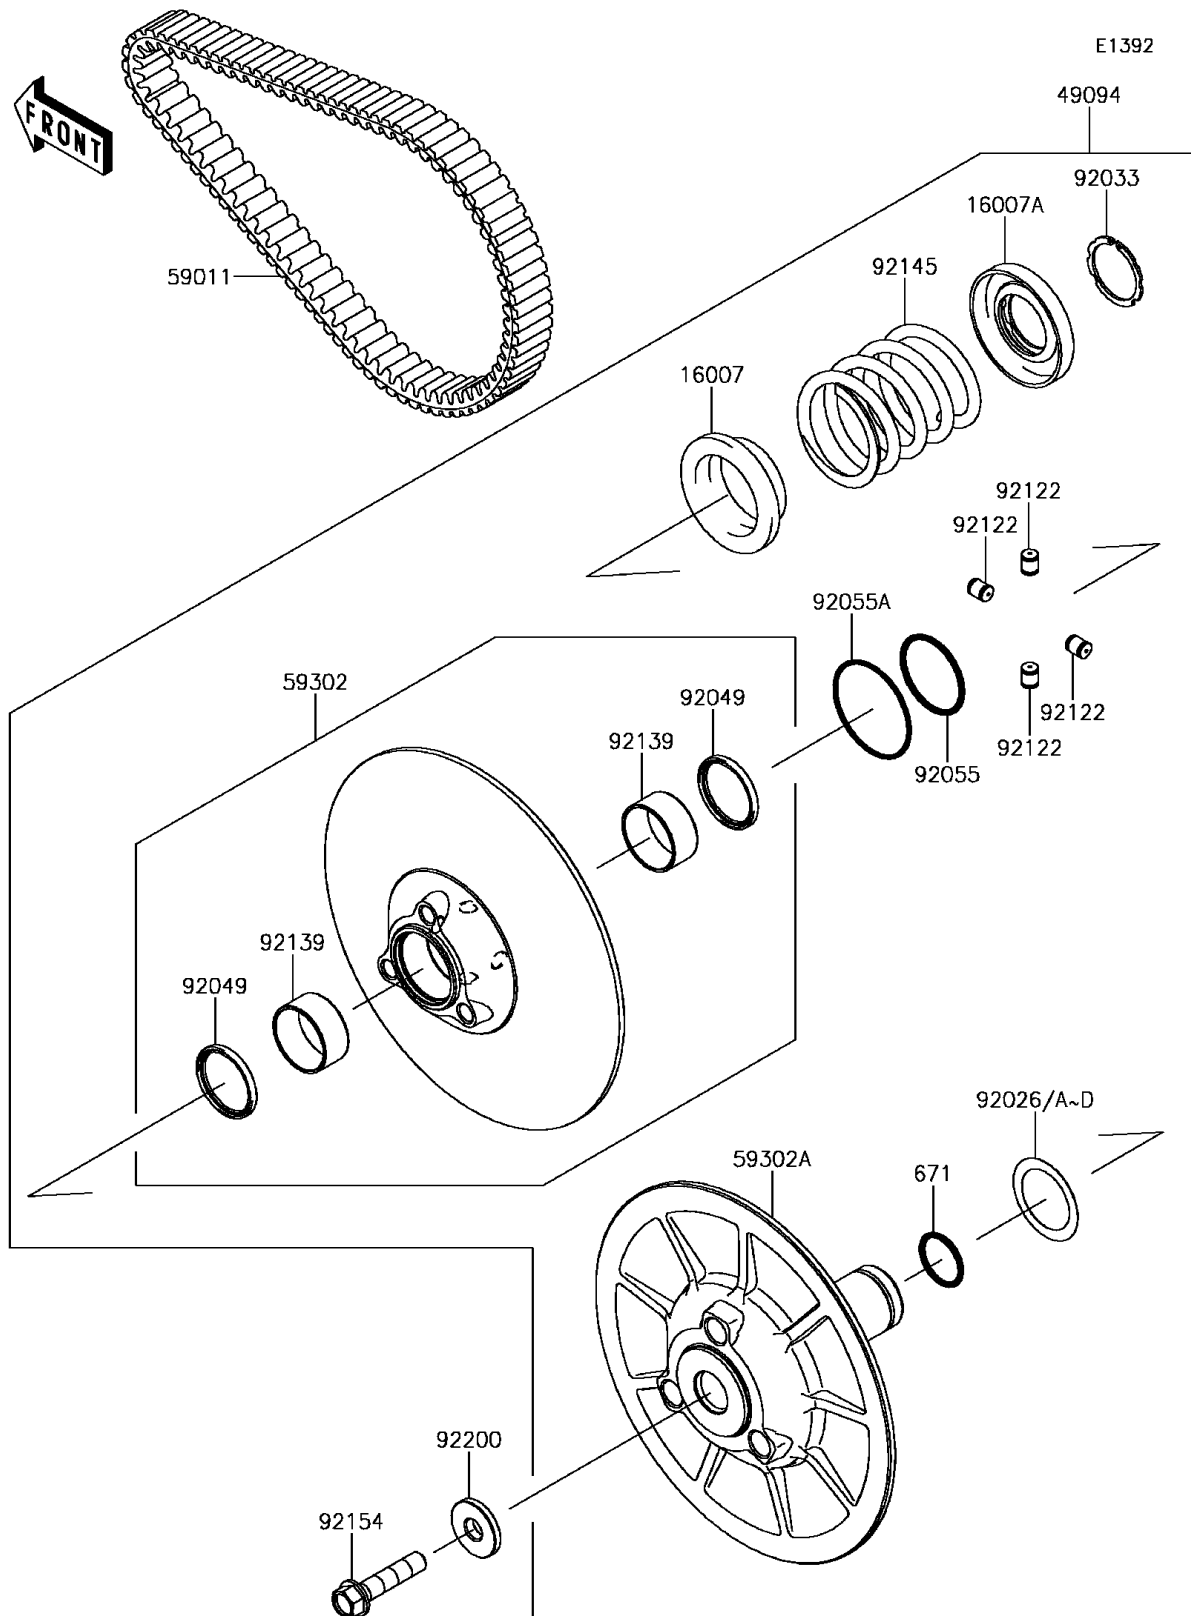

2017 Mule PRO-FX EPS LE

PARTS DIAGRAM

Driven Converter/Drive Belt

2017 Mule PRO-FX EPS LE

PARTS LIST

Driven Converter/Drive Belt

ITEM NAME

PART NUMBER

QUANTITY
