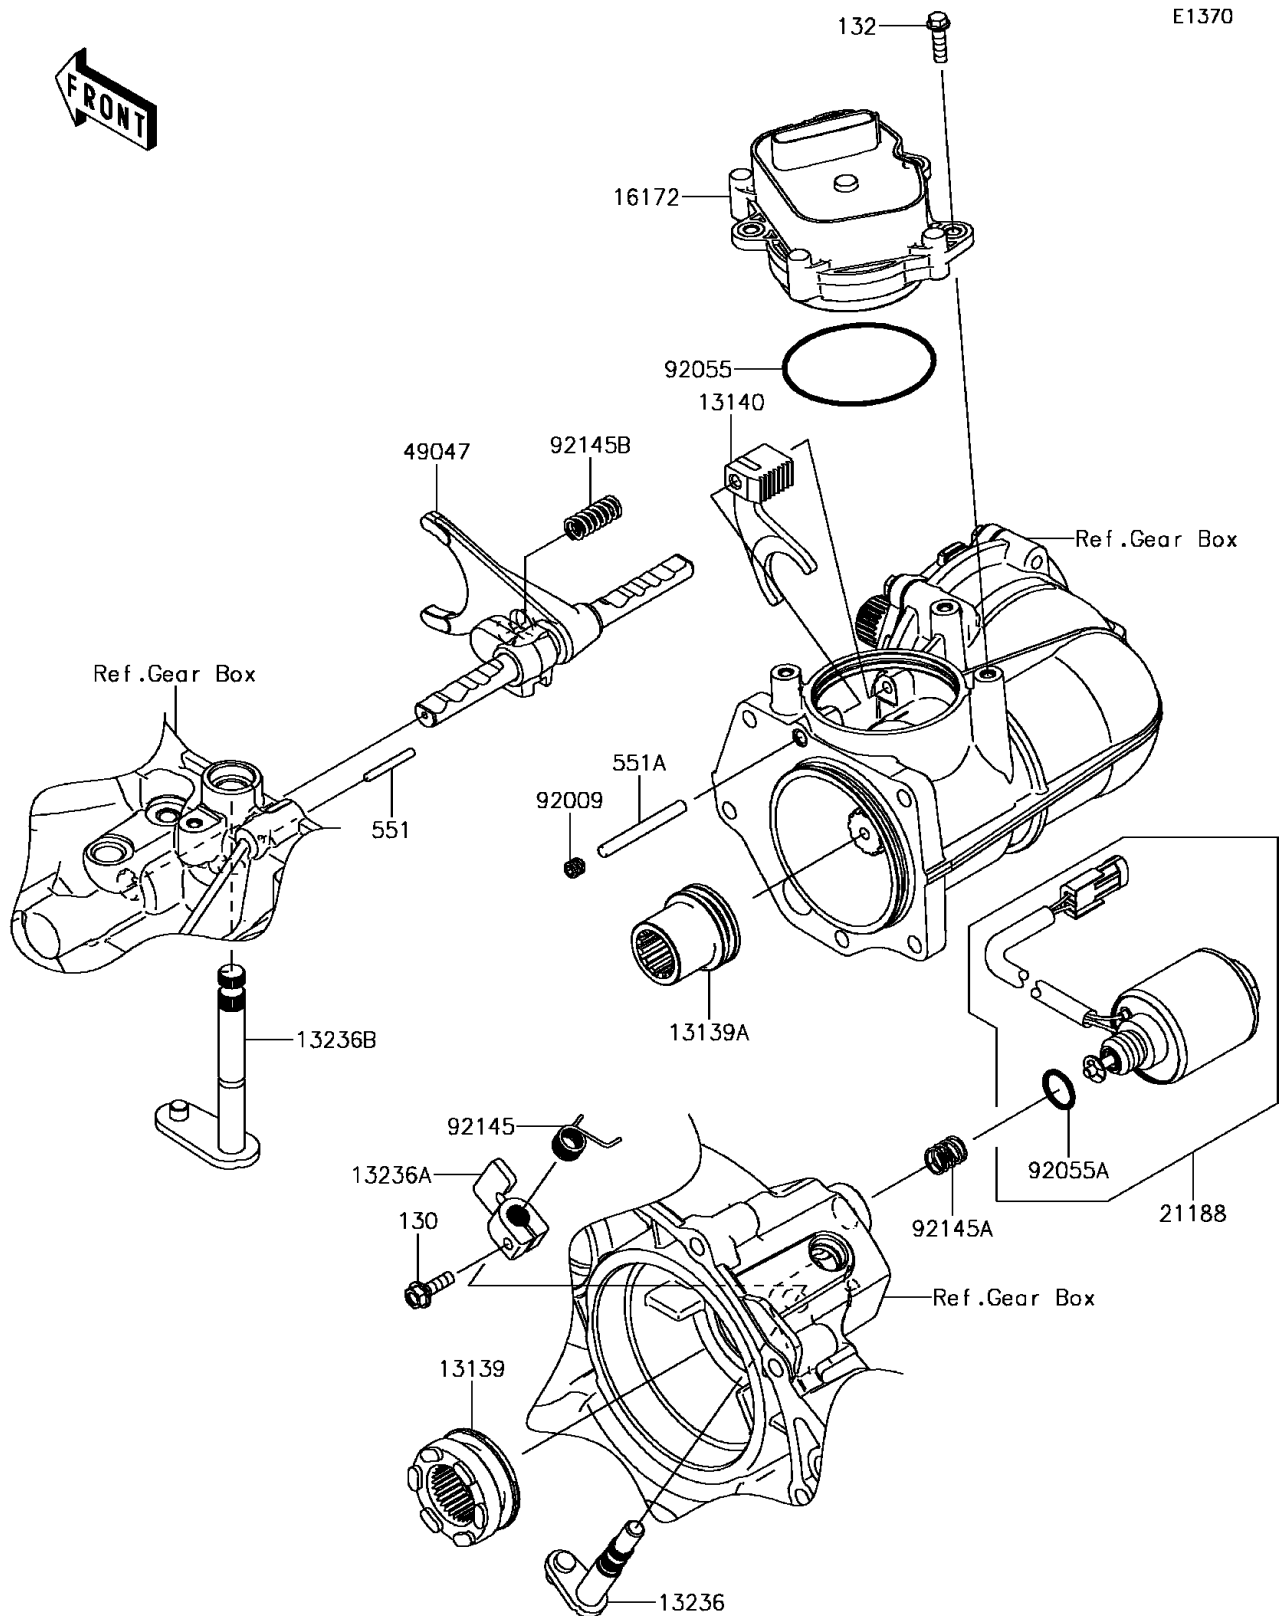

2017 Mule PRO-FX EPS LE

PARTS DIAGRAM

Gear Change Mechanism

E1370

2017 Mule PRO-FX EPS LE

PARTS LIST

Gear Change Mechanism

ITEM NAME

PART NUMBER

QUANTITY
