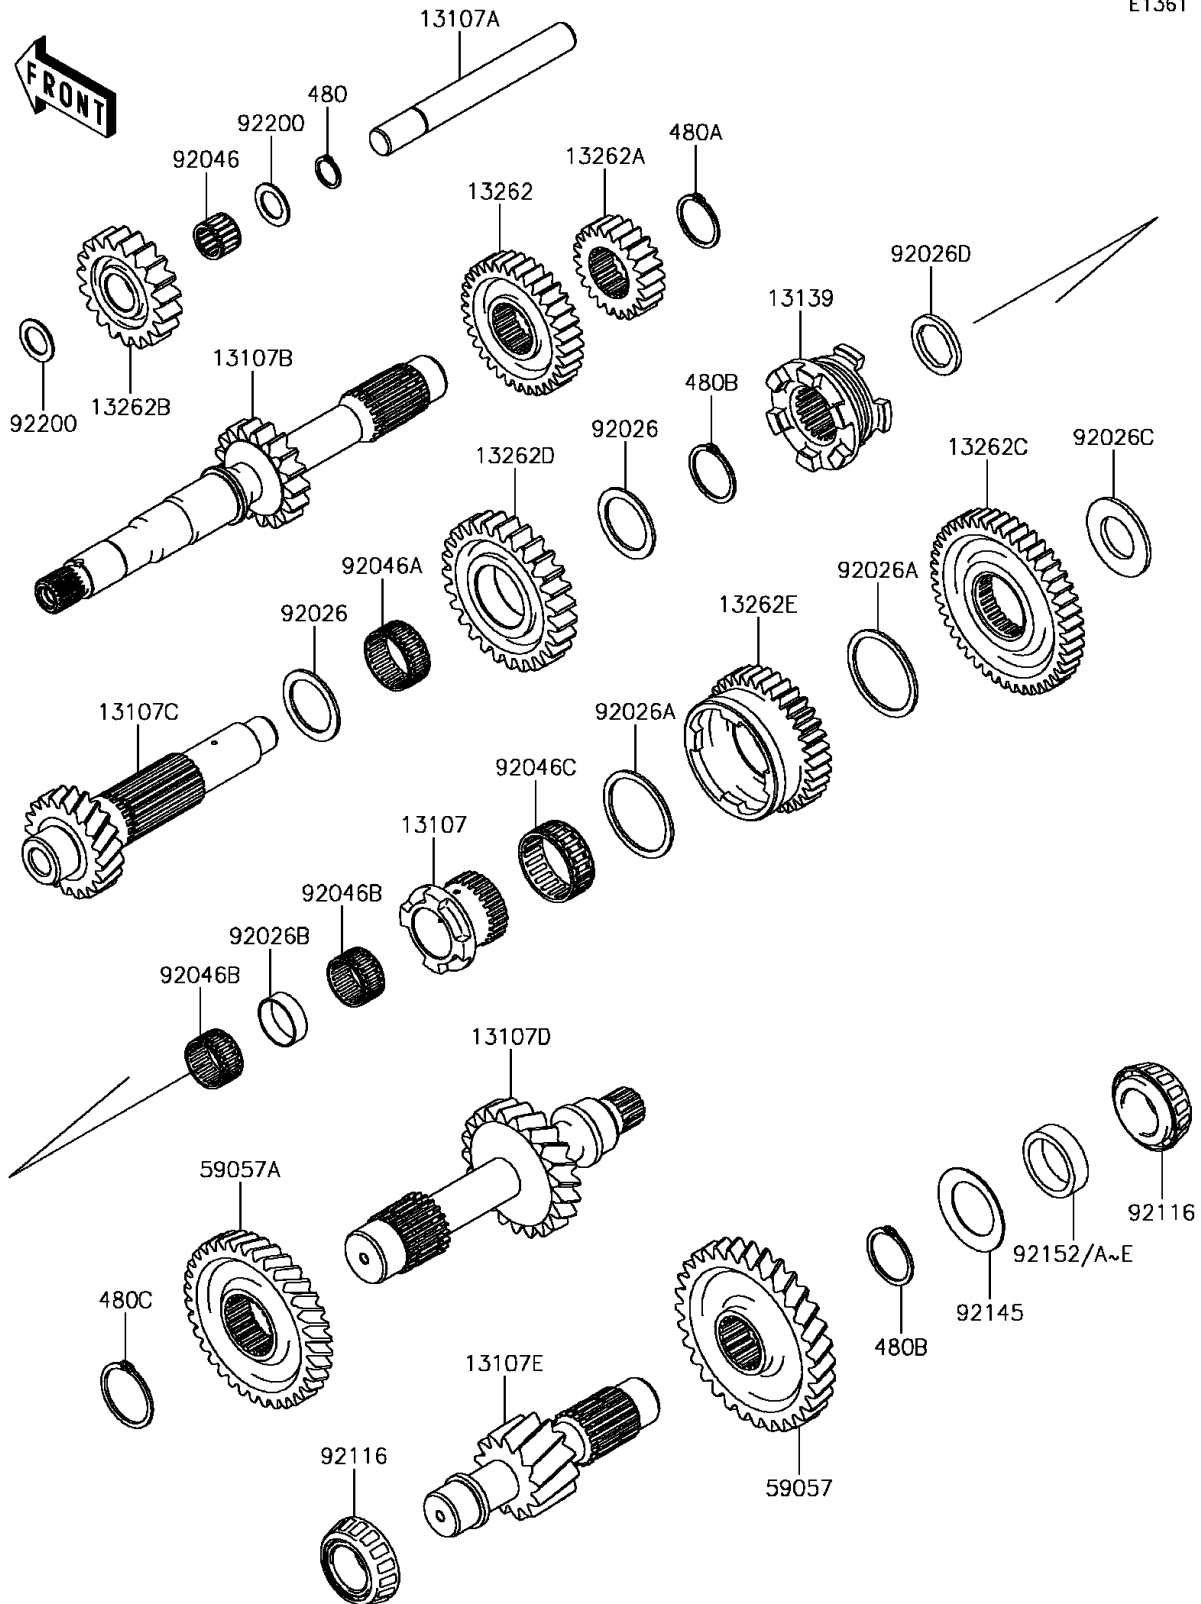

2017 Mule PRO-FX EPS LE

PARTS DIAGRAM

Transmission

E1361

2017 Mule PRO-FX EPS LE

PARTS LIST

Transmission

ITEM NAME

PART NUMBER

QUANTITY
