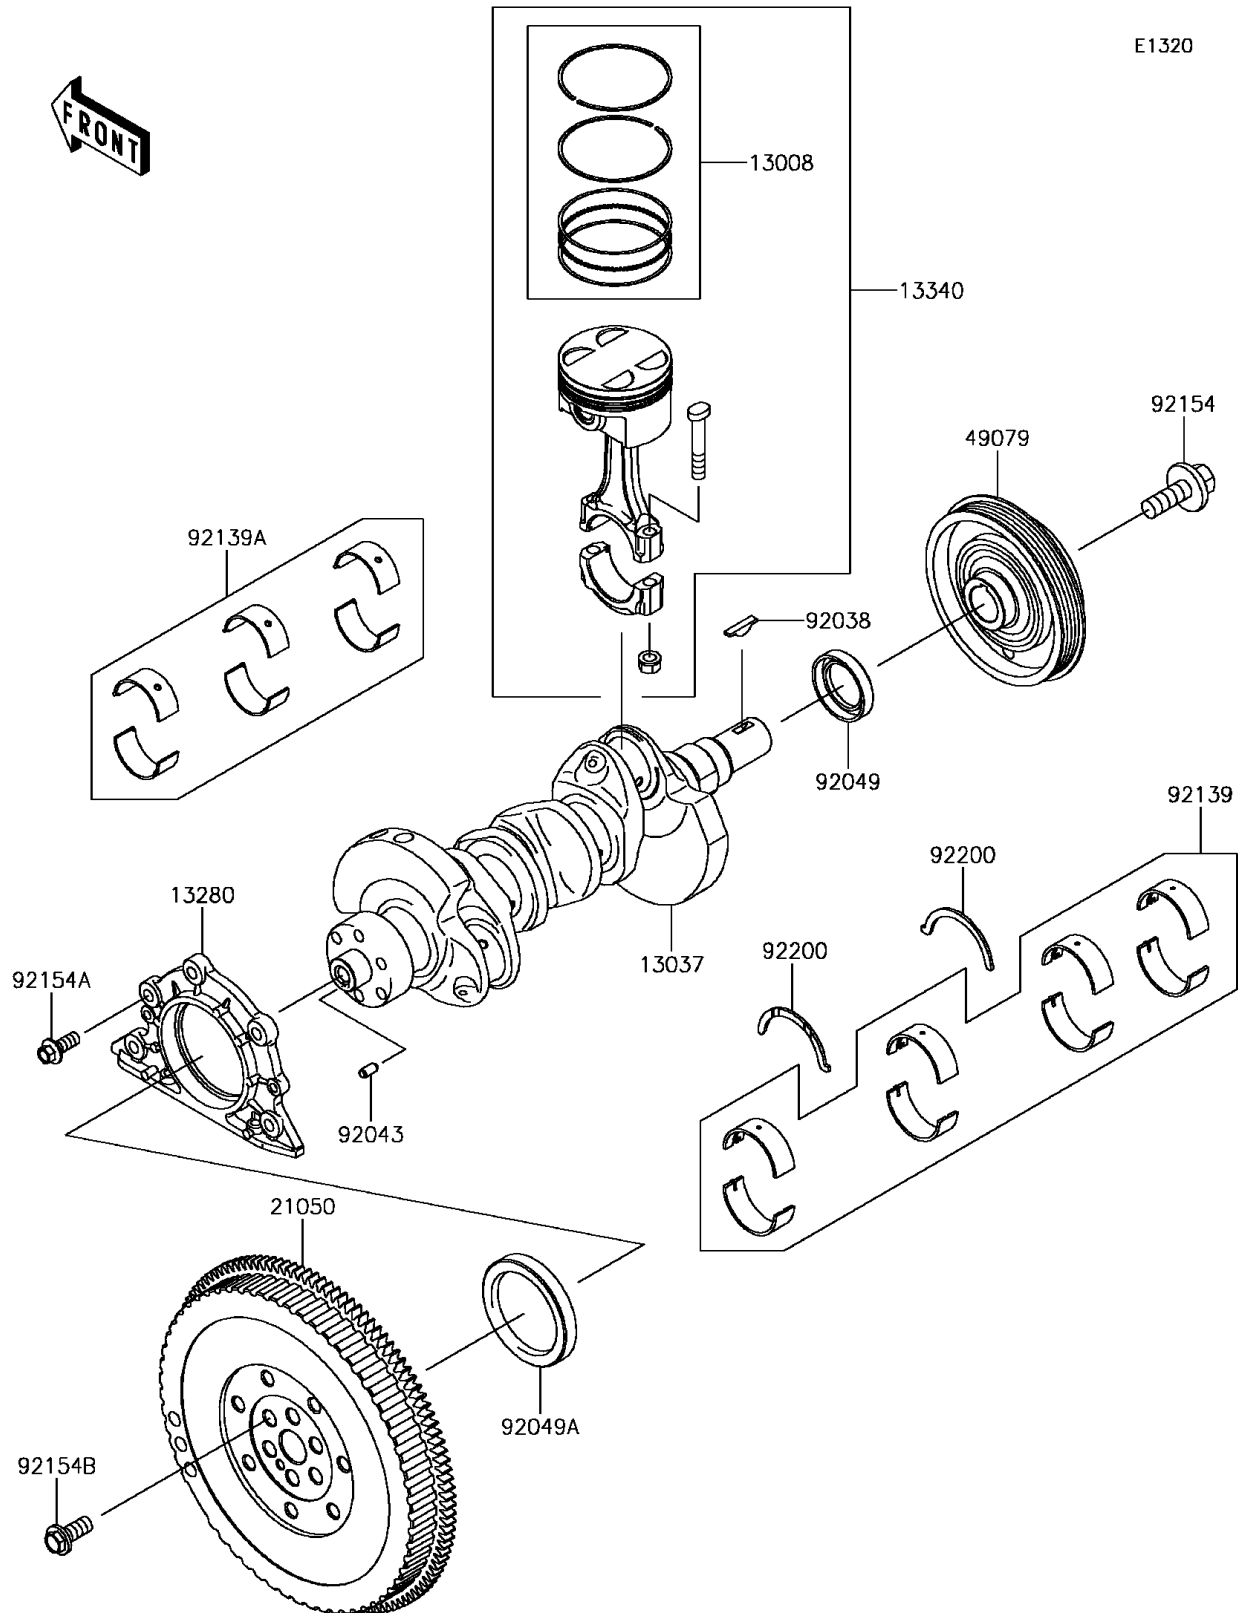

2017 Mule PRO-FX EPS LE

PARTS DIAGRAM Crankshaft/Piston(s)

2017 Mule PRO-FX EPS LE

PARTS LIST

Crankshaft/Piston(s)

ITEM NAME

PART NUMBER

QUANTITY
