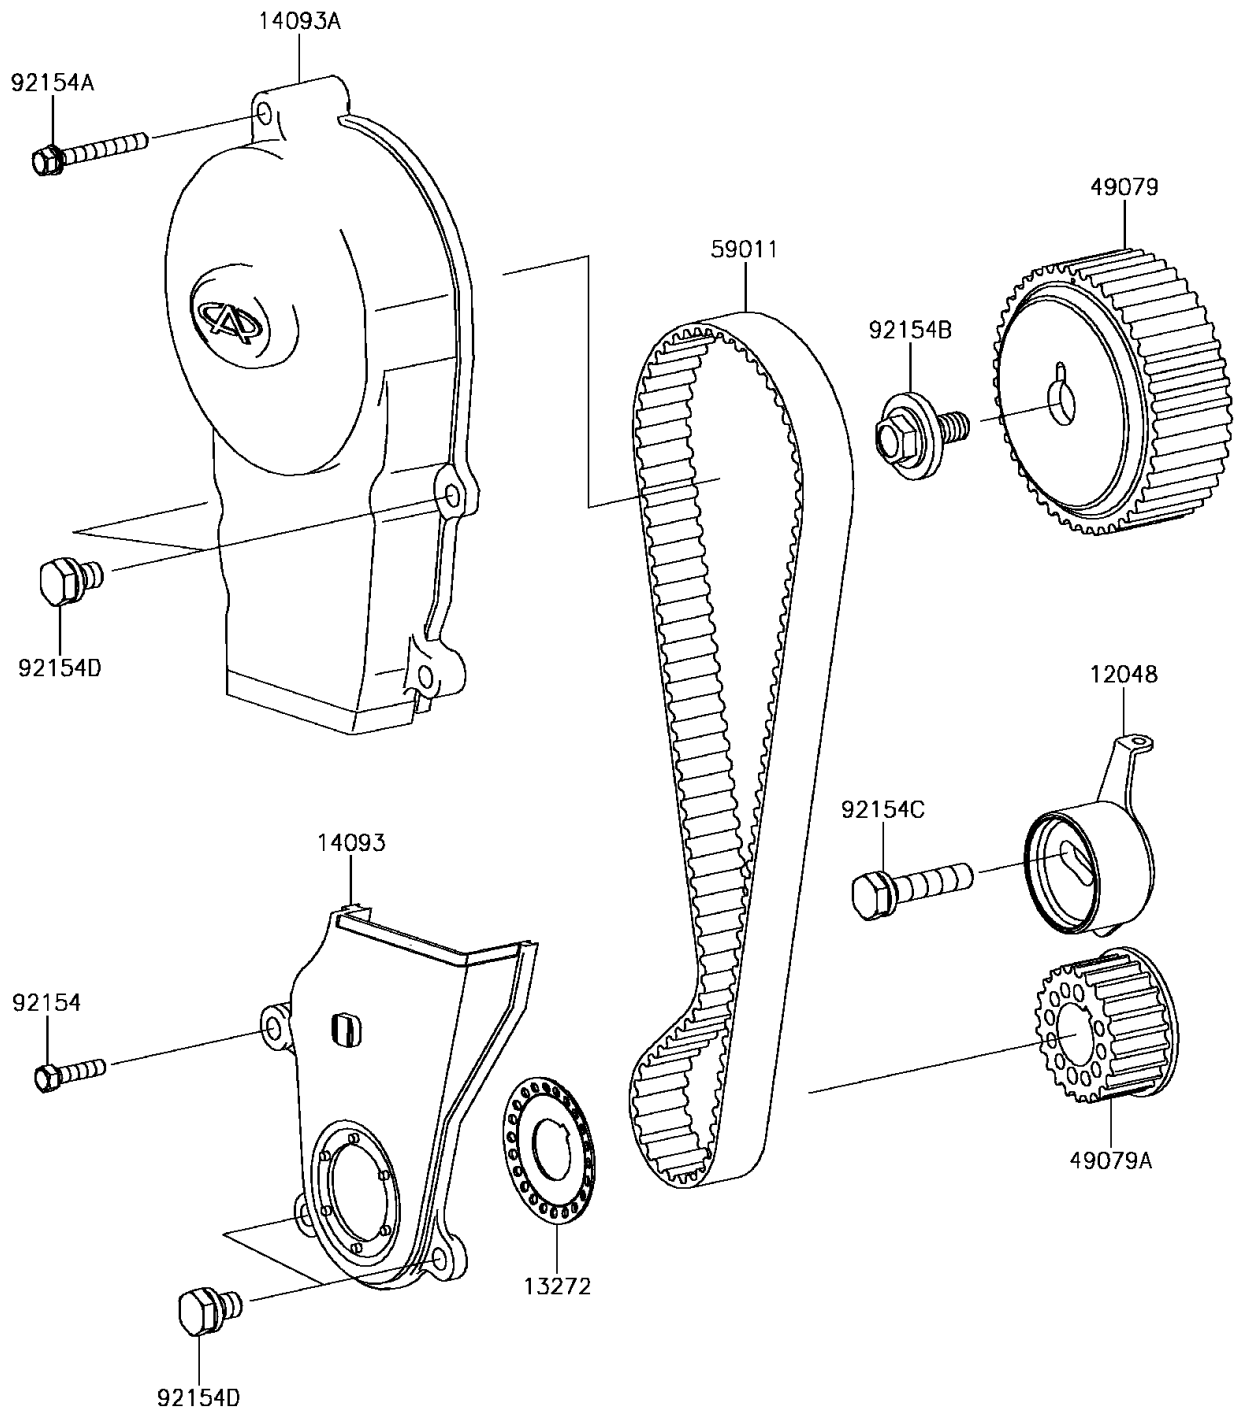

2017 Mule PRO-FX EPS LE

PARTS DIAGRAM

Timing Belt

E1215

2017 Mule PRO-FX EPS LE

PARTS LIST

Timing Belt

ITEM NAME

PART NUMBER

QUANTITY
