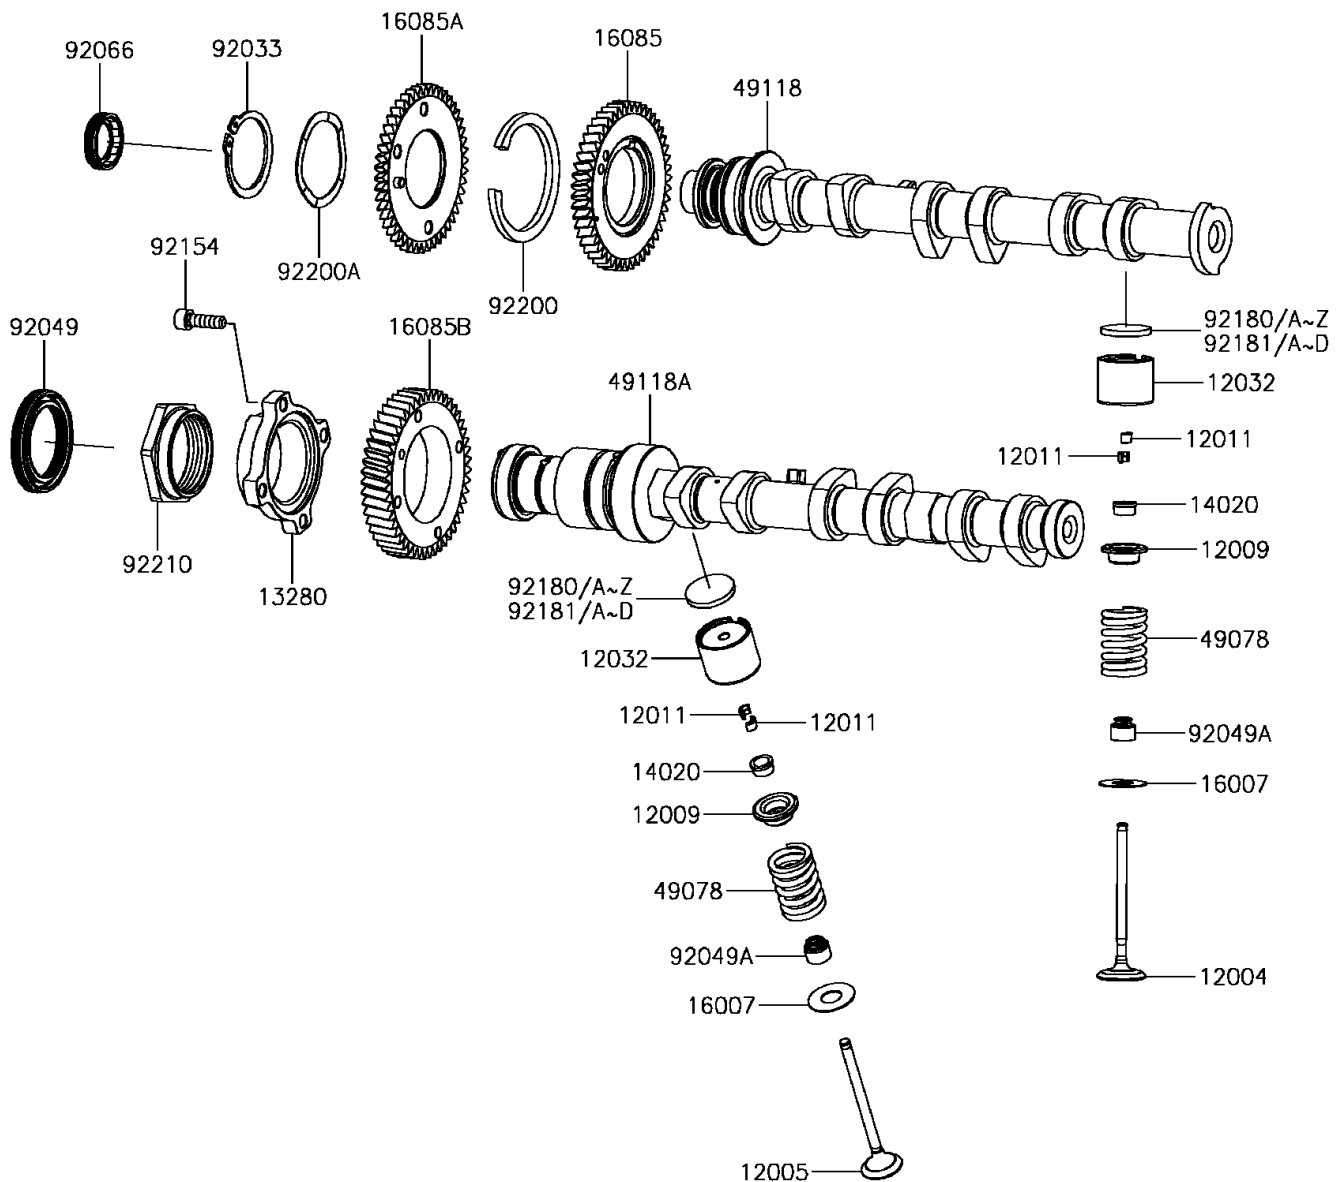

2017 Mule PRO-FX EPS LE

PARTS DIAGRAM

Valve(s)/Camshaft(s)

E1211

2017 Mule PRO-FX EPS LE

PARTS LIST

Valve(s)/Camshaft(s)

ITEM NAME

PART NUMBER

QUANTITY
