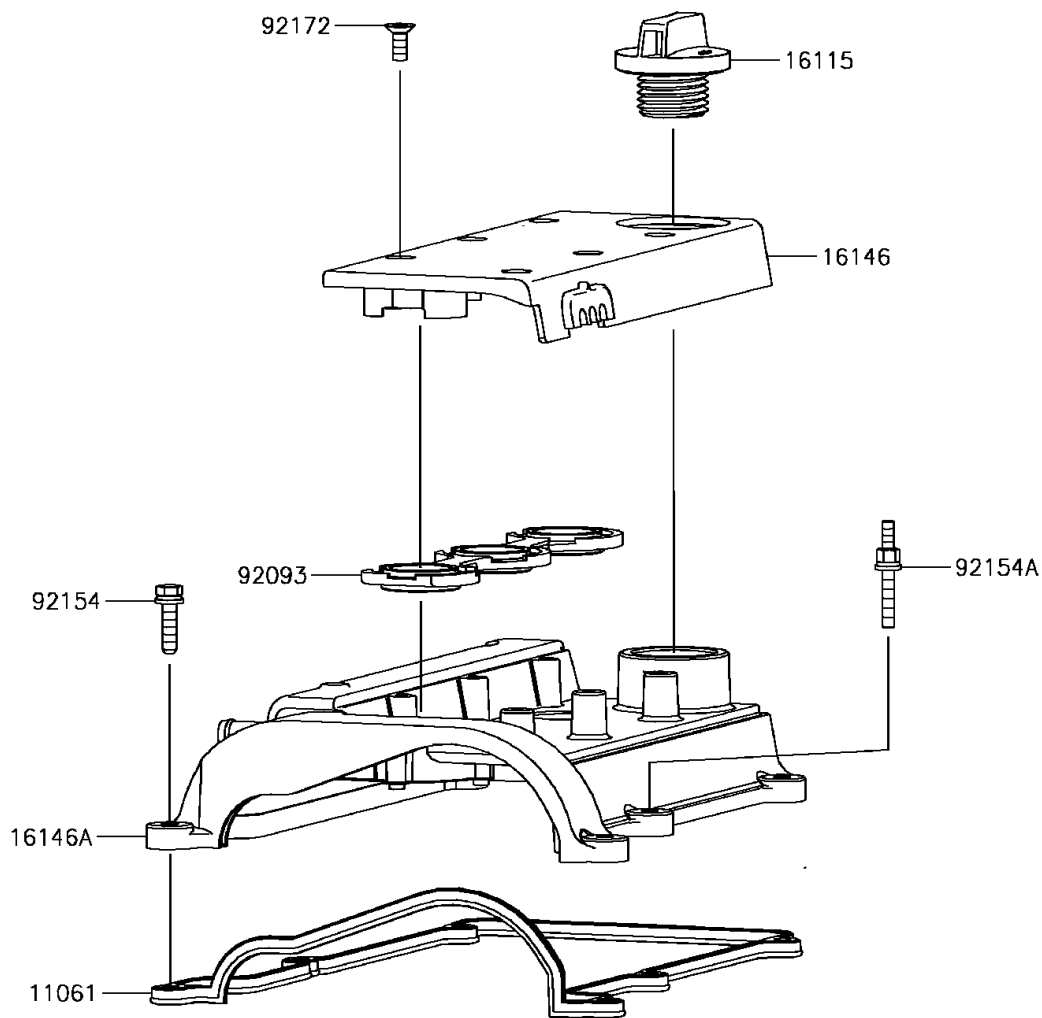

2017 Mule PRO-FX EPS LE

PARTS DIAGRAM

Cylinder Head Cover

E1112

2017 Mule PRO-FX EPS LE

PARTS LIST

Cylinder Head Cover

ITEM NAME

PART NUMBER

QUANTITY
