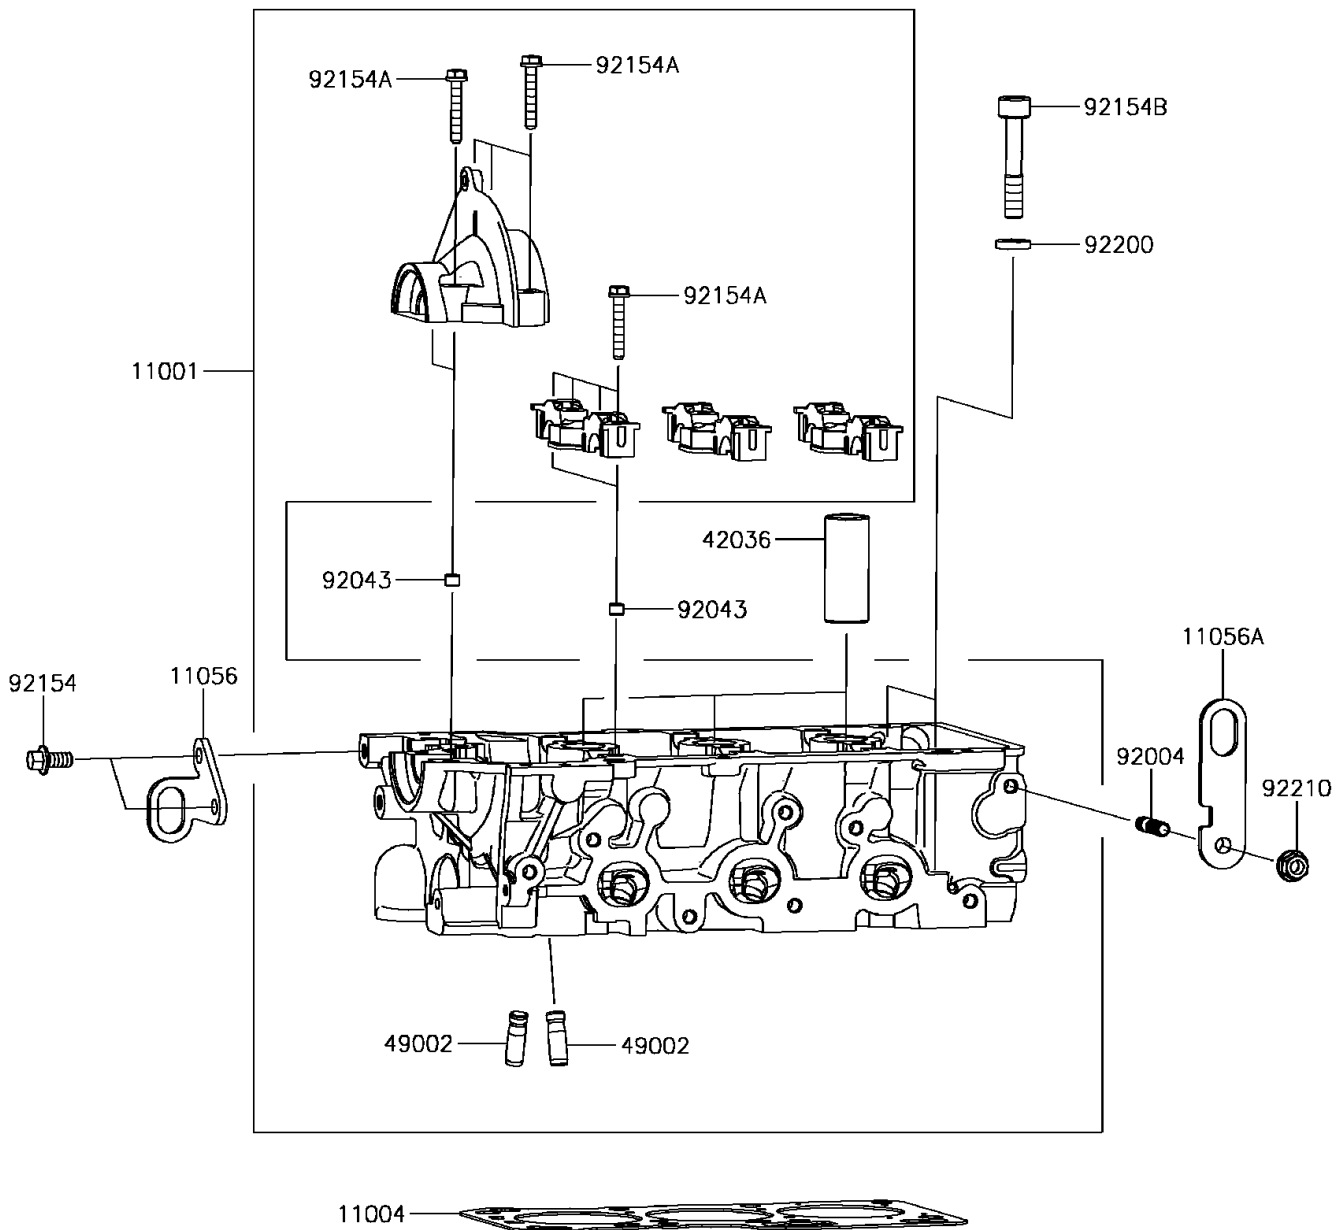

2017 Mule PRO-FX EPS LE

PARTS DIAGRAM

Cylinder Head

E1111

2017 Mule PRO-FX EPS LE

PARTS LIST

Cylinder Head

ITEM NAME

PART NUMBER

QUANTITY
