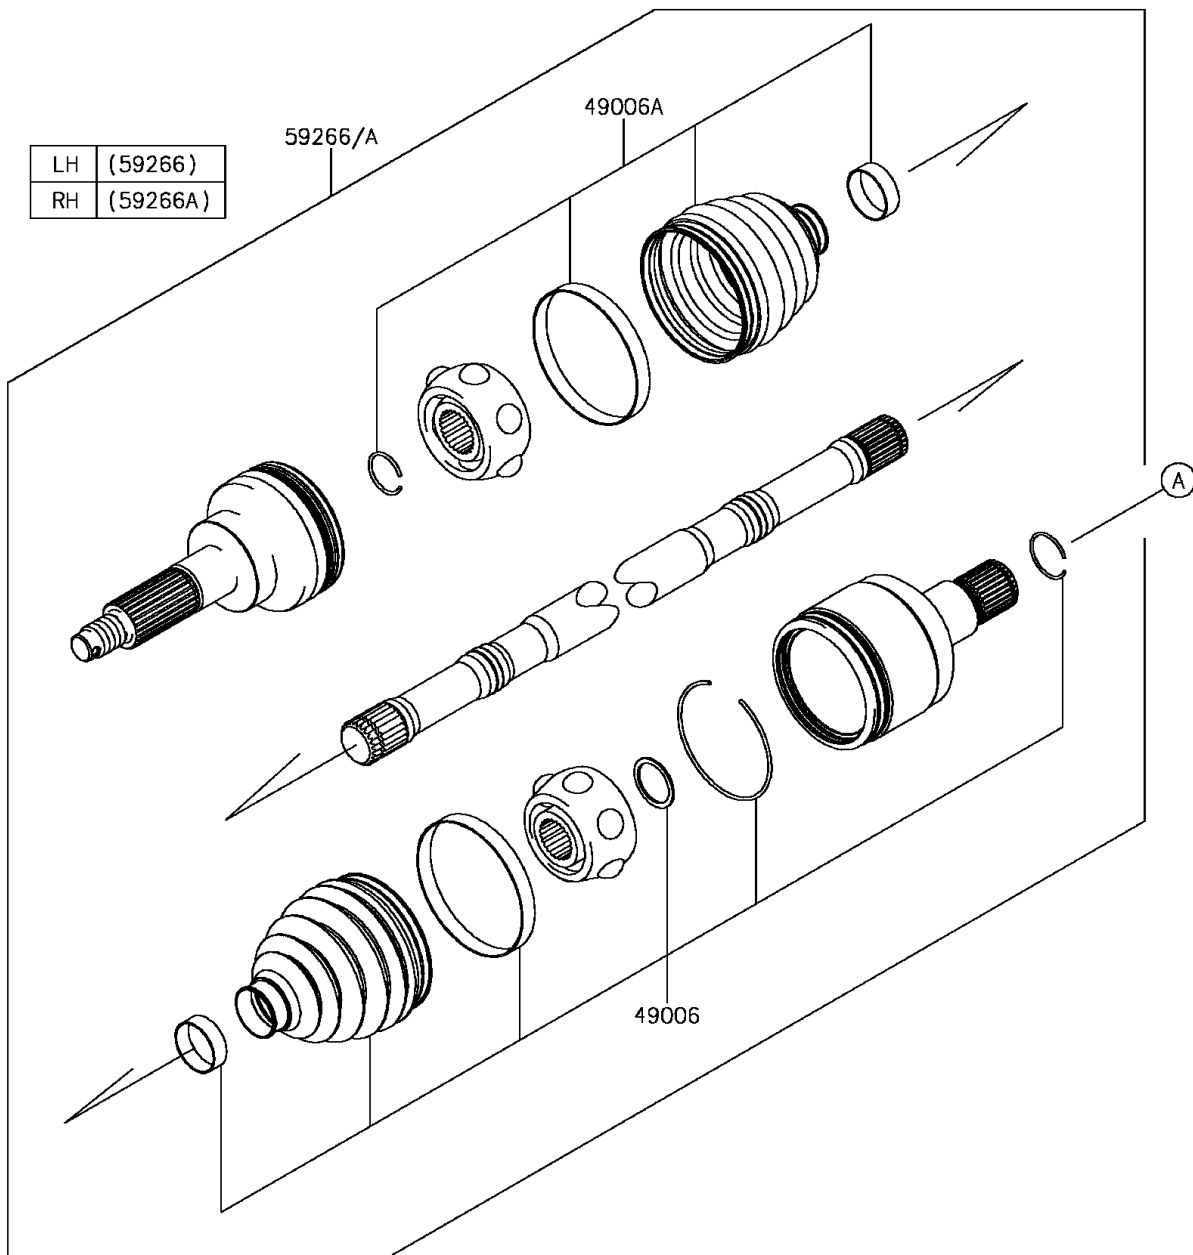

2017 Mule PRO-FX EPS

PARTS DIAGRAM

Drive Shaft-Rear

2017 Mule PRO-FX EPS

PARTS LIST

Drive Shaft-Rear

ITEM NAME

PART NUMBER

QUANTITY
