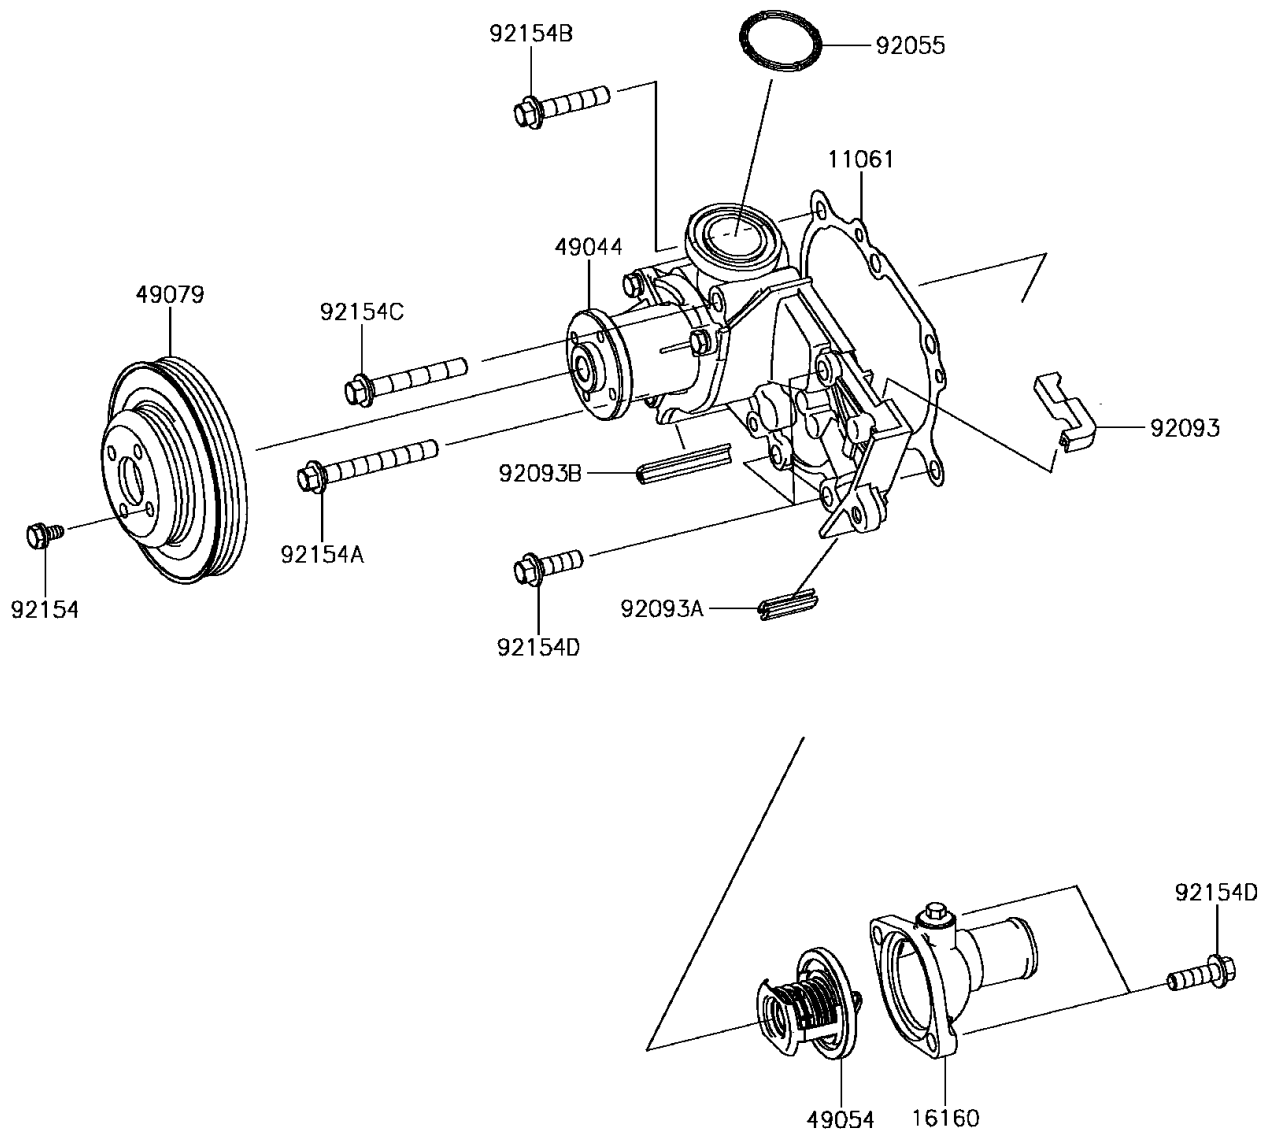

2017 Mule PRO-FX EPS

PARTS DIAGRAM

Water Pump

E3031

2017 Mule PRO-FX EPS

PARTS LIST

Water Pump

ITEM NAME

PART NUMBER

QUANTITY
