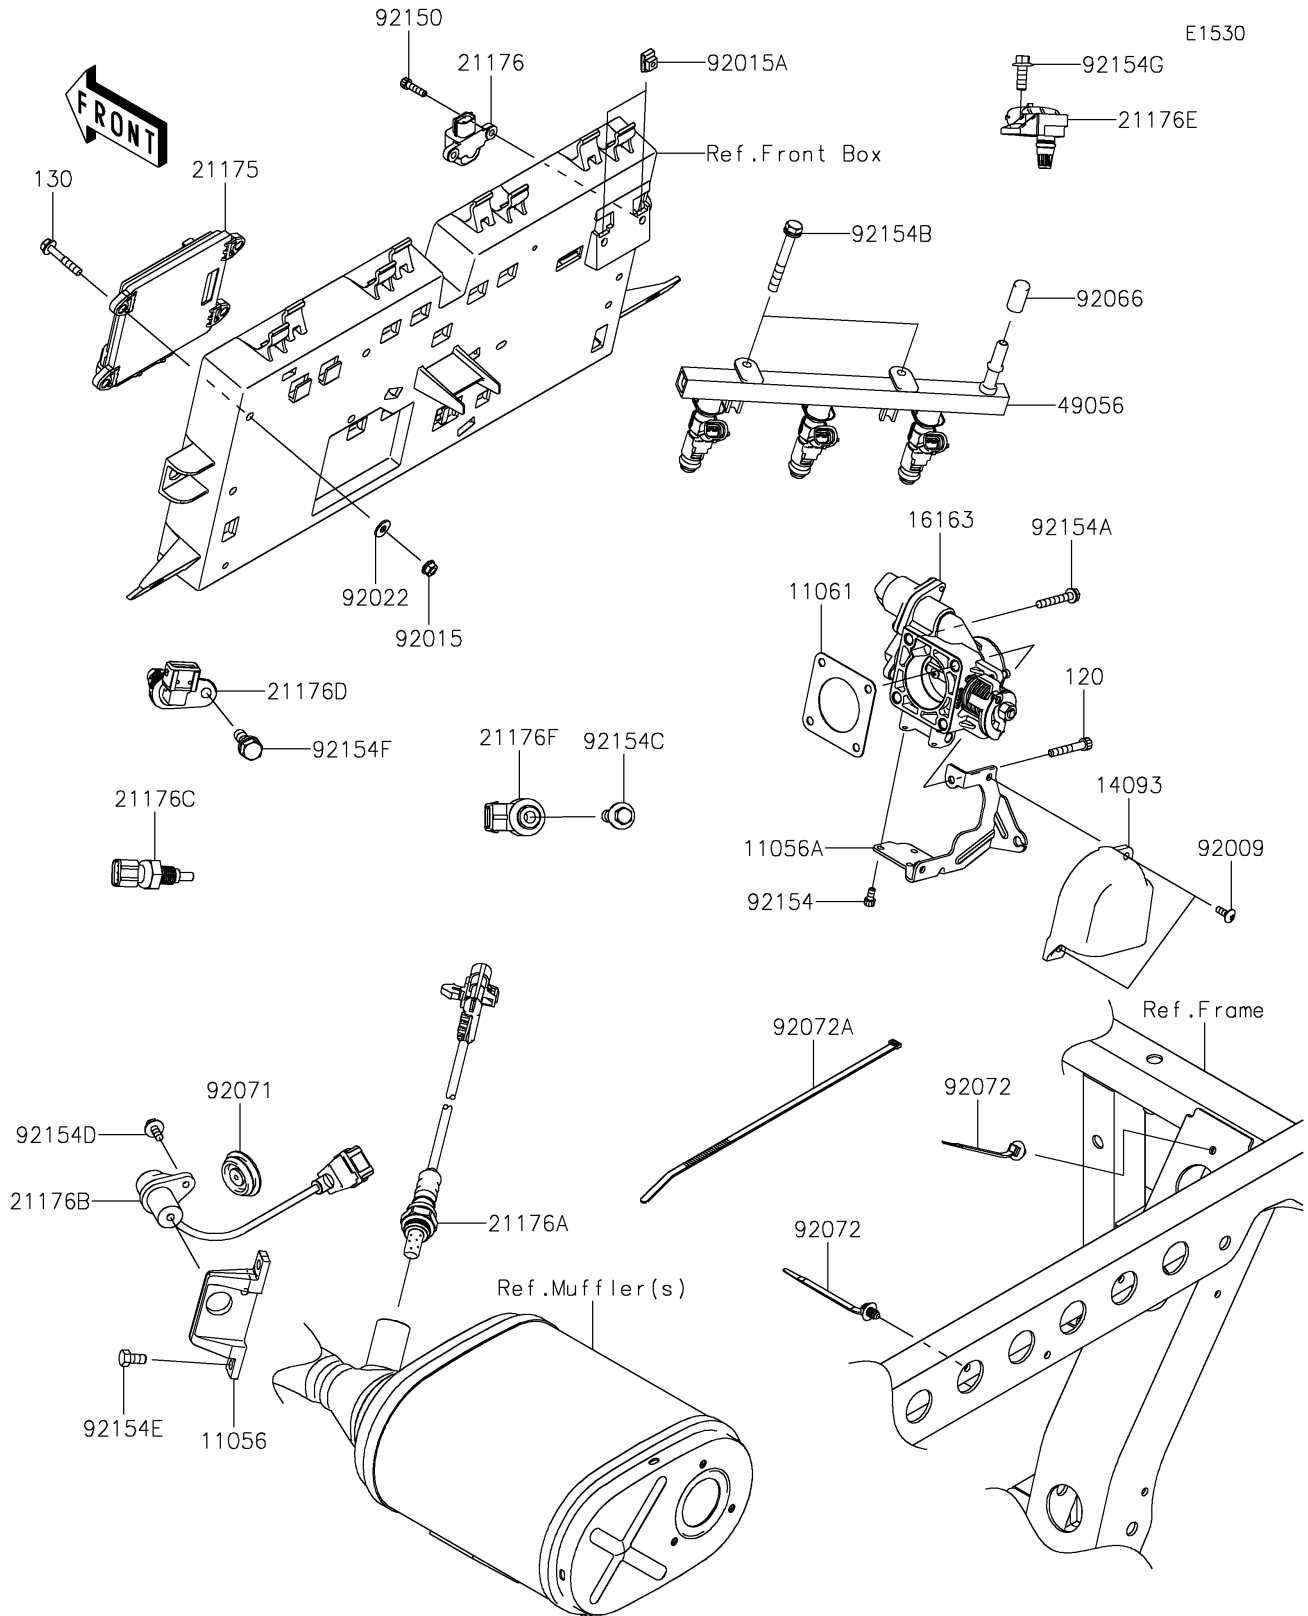

2017 Mule PRO-FX EPS

PARTS DIAGRAM

Fuel Injection

2017 Mule PRO-FX EPS

PARTS LIST

Fuel Injection

ITEM NAME

PART NUMBER

QUANTITY
