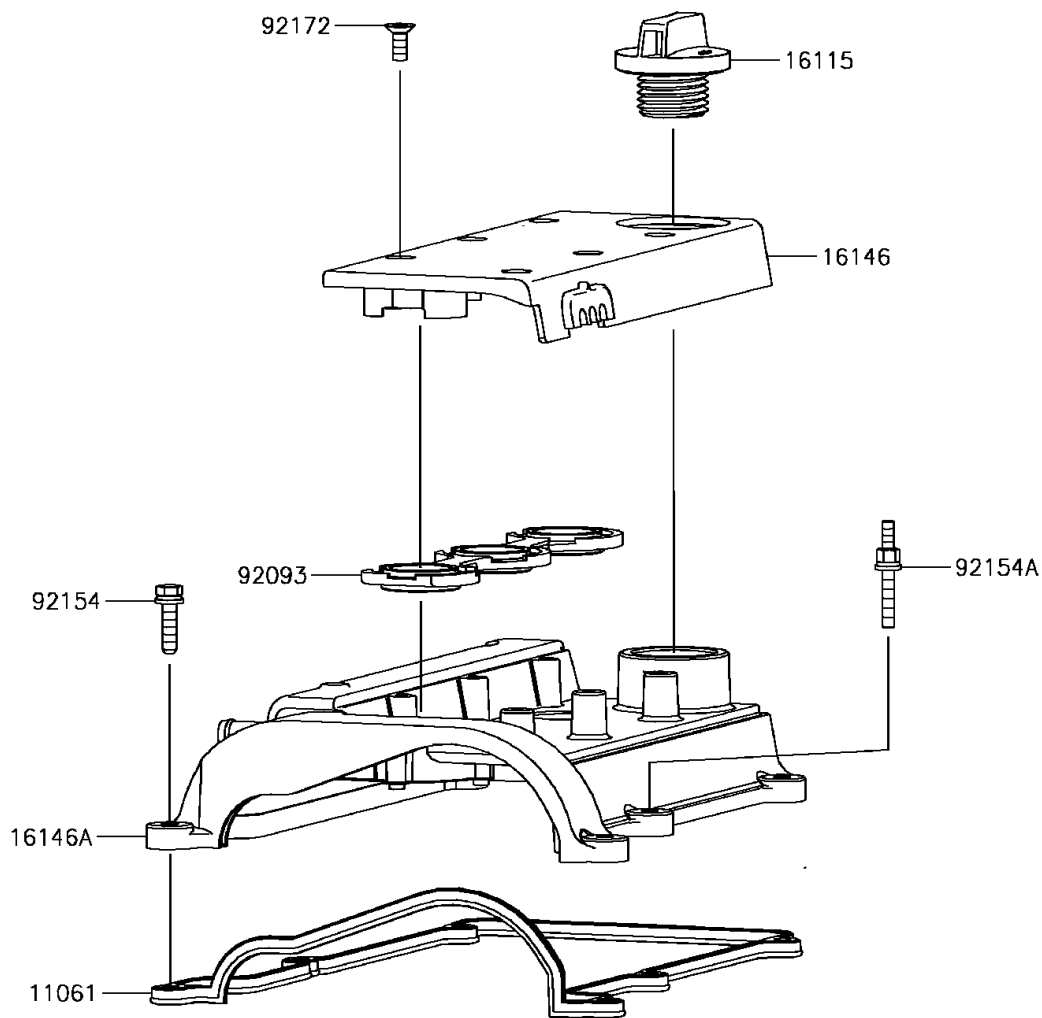

2017 Mule PRO-FX EPS

PARTS DIAGRAM

Cylinder Head Cover

E1112

2017 Mule PRO-FX EPS

PARTS LIST

Cylinder Head Cover

ITEM NAME

PART NUMBER

QUANTITY
