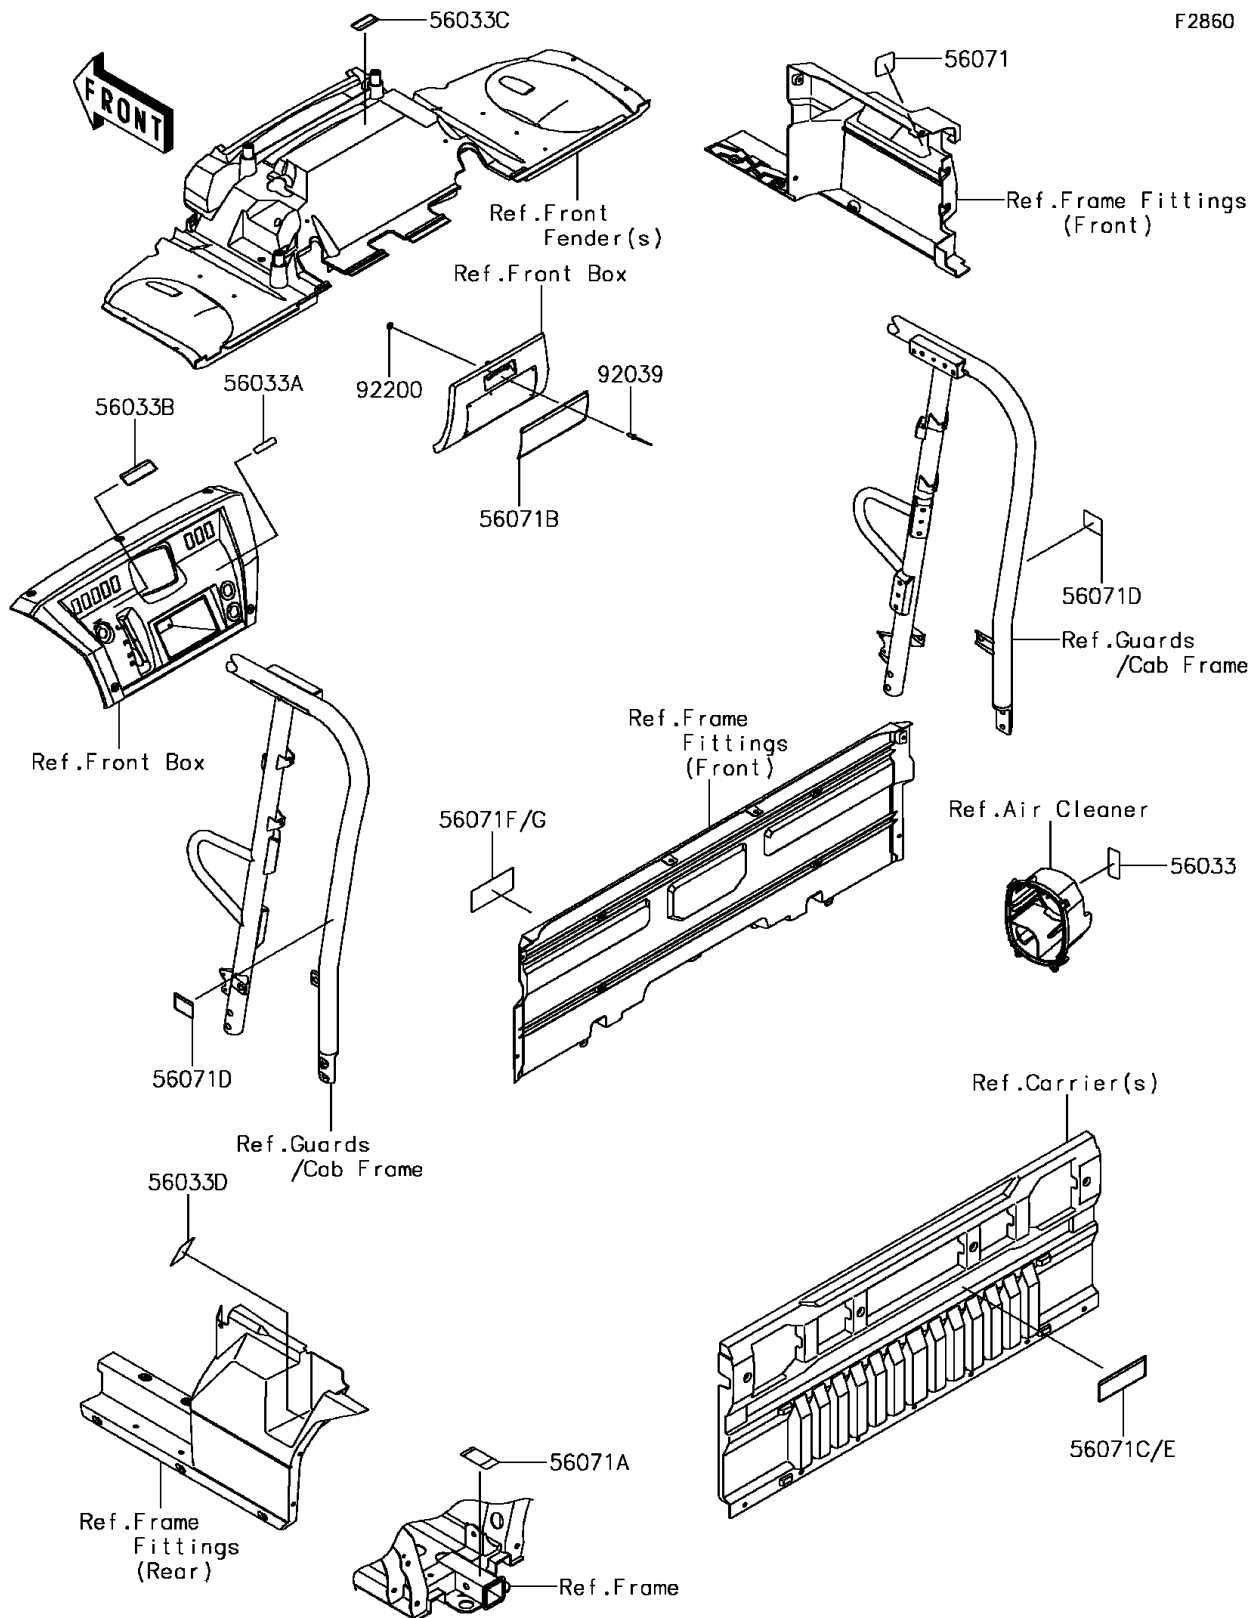

2017 Mule PRO-FX

PARTS DIAGRAM

Labels

2017 Mule PRO-FX

PARTS LIST

Labels

ITEM NAME

PART NUMBER

QUANTITY
