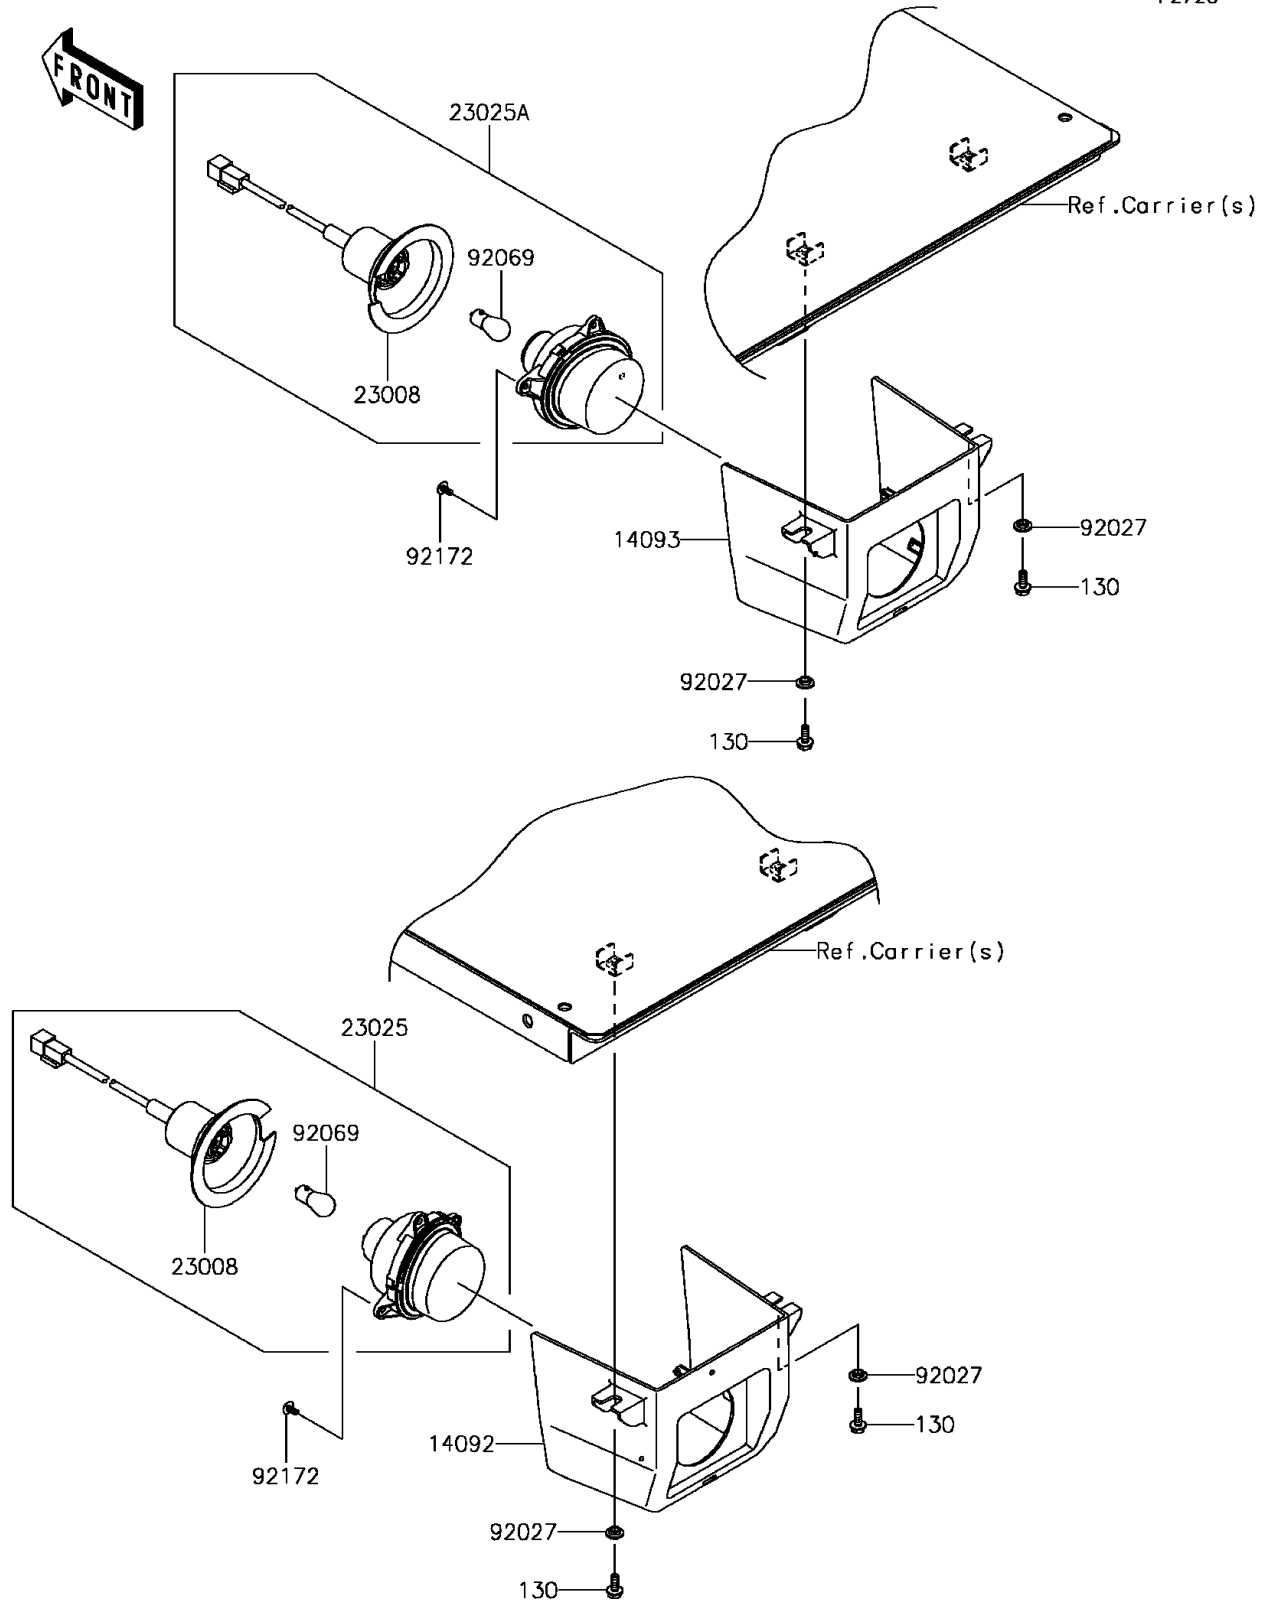

2017 Mule PRO-FX

PARTS DIAGRAM

Taillight(s)

F2720

2017 Mule PRO-FX

PARTS LIST

Taillight(s)

ITEM NAME	PART NUMBER	QUANTITY
BOLT-FLANGED,6X16 (Ref # 130)	130CA0616	4
COVER,TAIL LAMP,LH (Ref # 14092)	14092-1183	1
COVER,TAIL LAMP,RH (Ref # 14093)	14093-0091	1
SOCKET-ASSY (Ref # 23008)	23008-0162	2
LAMP-TAIL,LH (Ref # 23025)	23025-0334	1
LAMP-TAIL,RH (Ref # 23025A)	23025-0341	1
COLLAR,L=4.6 (Ref # 92027)	92027-1168	4
BULB,12V 21/5W (Ref # 92069)	92069-0072	2
SCREW,TAPPING,5X10 (Ref # 92172)	92172-0262	6