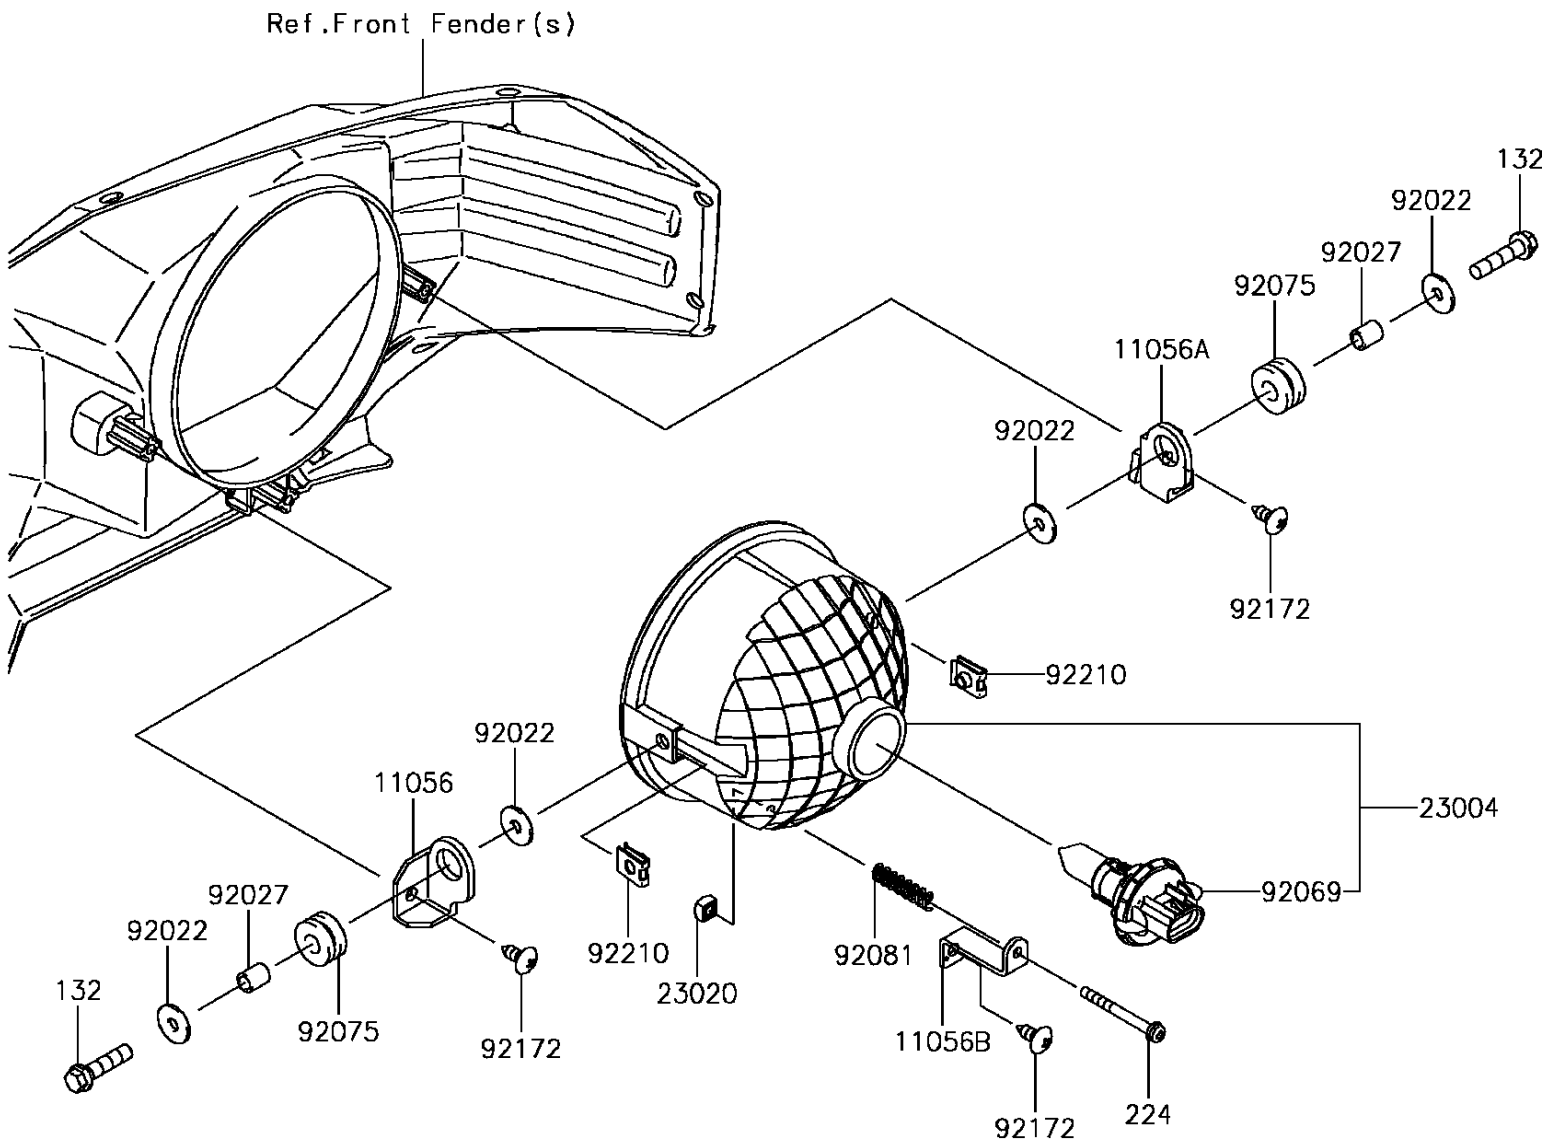

2017 Mule PRO-FX

PARTS DIAGRAM

Headlight(s)

F2710

2017 Mule PRO-FX

PARTS LIST

Headlight(s)

ITEM NAME	PART NUMBER	QUANTITY
BRACKET,LH (Ref # 11056)	11056-2931	2
BRACKET,RH (Ref # 11056A)	11056-2932	2
BRACKET (Ref # 11056B)	11056-2933	2
BOLT-FLANGED-SMALL,6X25 (Ref # 132)	132BA0625	4
SCREW-PAN-WP-CROS (Ref # 224)	224AA0440	2
LAMP-HEAD (Ref # 23004)	23004-0339	2
NUT,4MM,FOCUS ADJUST (Ref # 23020)	23020-018	2
WASHER,6.5X20X1.6 (Ref # 92022)	92022-125	8
COLLAR,6.8X10X12 (Ref # 92027)	92027-162	4
BULB,H13-12-8V (Ref # 92069)	92069-0082	2
DAMPER,10X24X12 (Ref # 92075)	92075-1690	4
SPRING,FOCUS ADJUST (Ref # 92081)	92081-1896	2
SCREW,6X16 (Ref # 92172)	92172-0284	6
NUT (Ref # 92210)	92210-1125	4