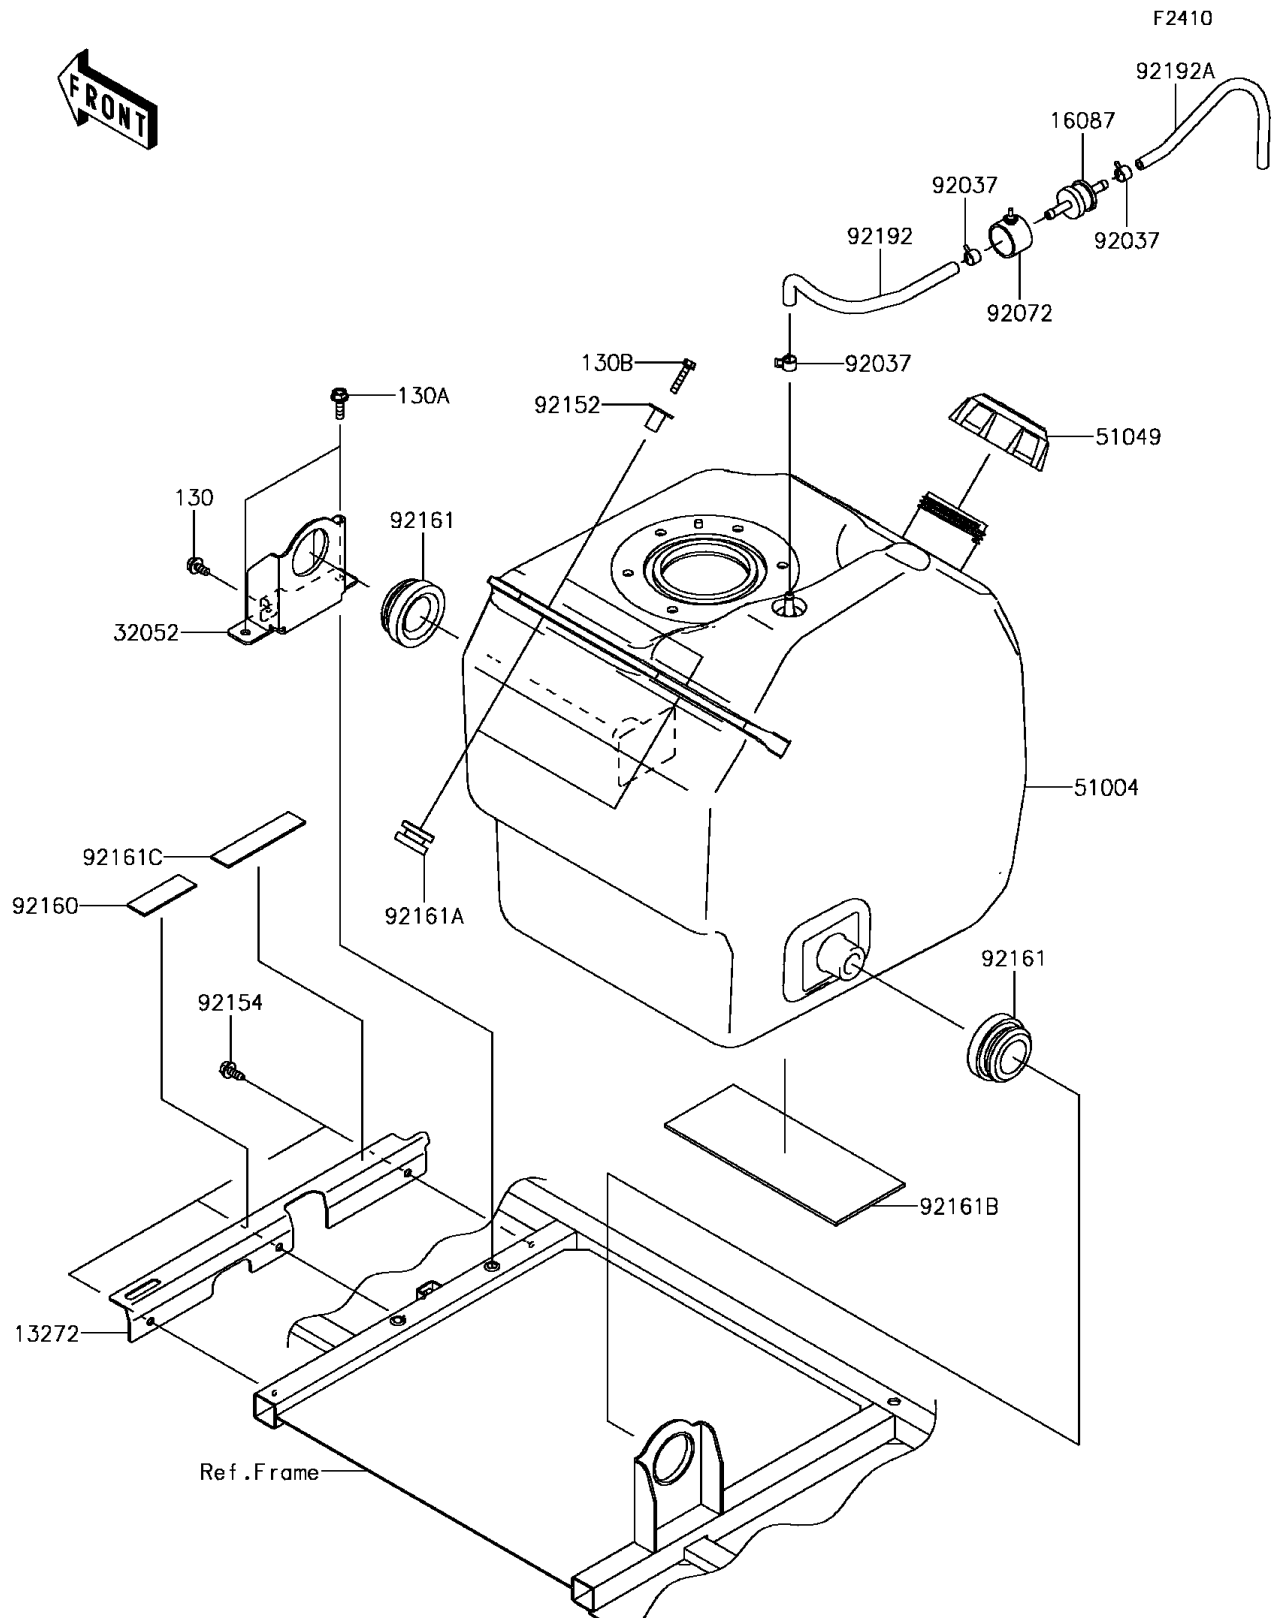

2017 Mule PRO-FX

PARTS DIAGRAM

Fuel Tank

2017 Mule PRO-FX

PARTS LIST

Fuel Tank

ITEM NAME

PART NUMBER

QUANTITY
