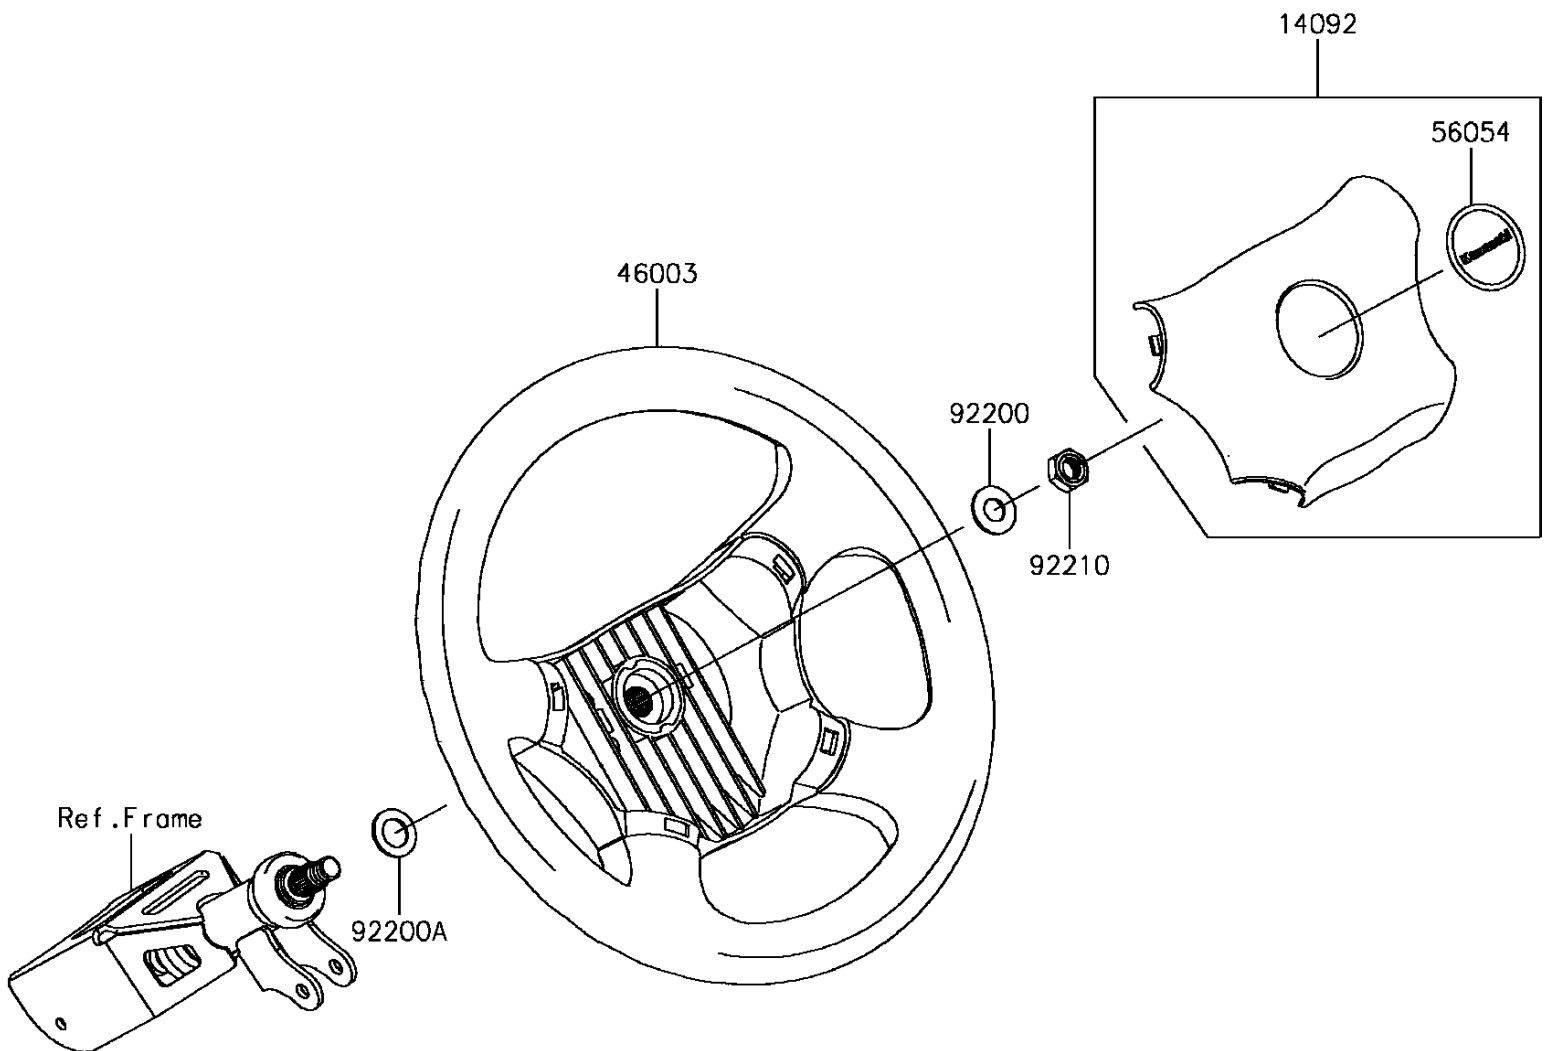

2017 Mule PRO-FX

PARTS DIAGRAM

Steering Wheel

F2311

2017 Mule PRO-FX

PARTS LIST

Steering Wheel

ITEM NAME	PART NUMBER	QUANTITY
COVER,HORN SWITCH (Ref # 14092)	14092-1029	1
HANDLE (Ref # 46003)	46003-0595	1
MARK,CENTER LOGO,KAWASAKI (Ref # 56054)	56054-1188	1
WASHER,12.1X25X1.6 (Ref # 92200)	92200-0455	1
WASHER,15X25X1.6 (Ref # 92200A)	92200-0460	1
NUT,LOCK,12MM (Ref # 92210)	92210-1249	1