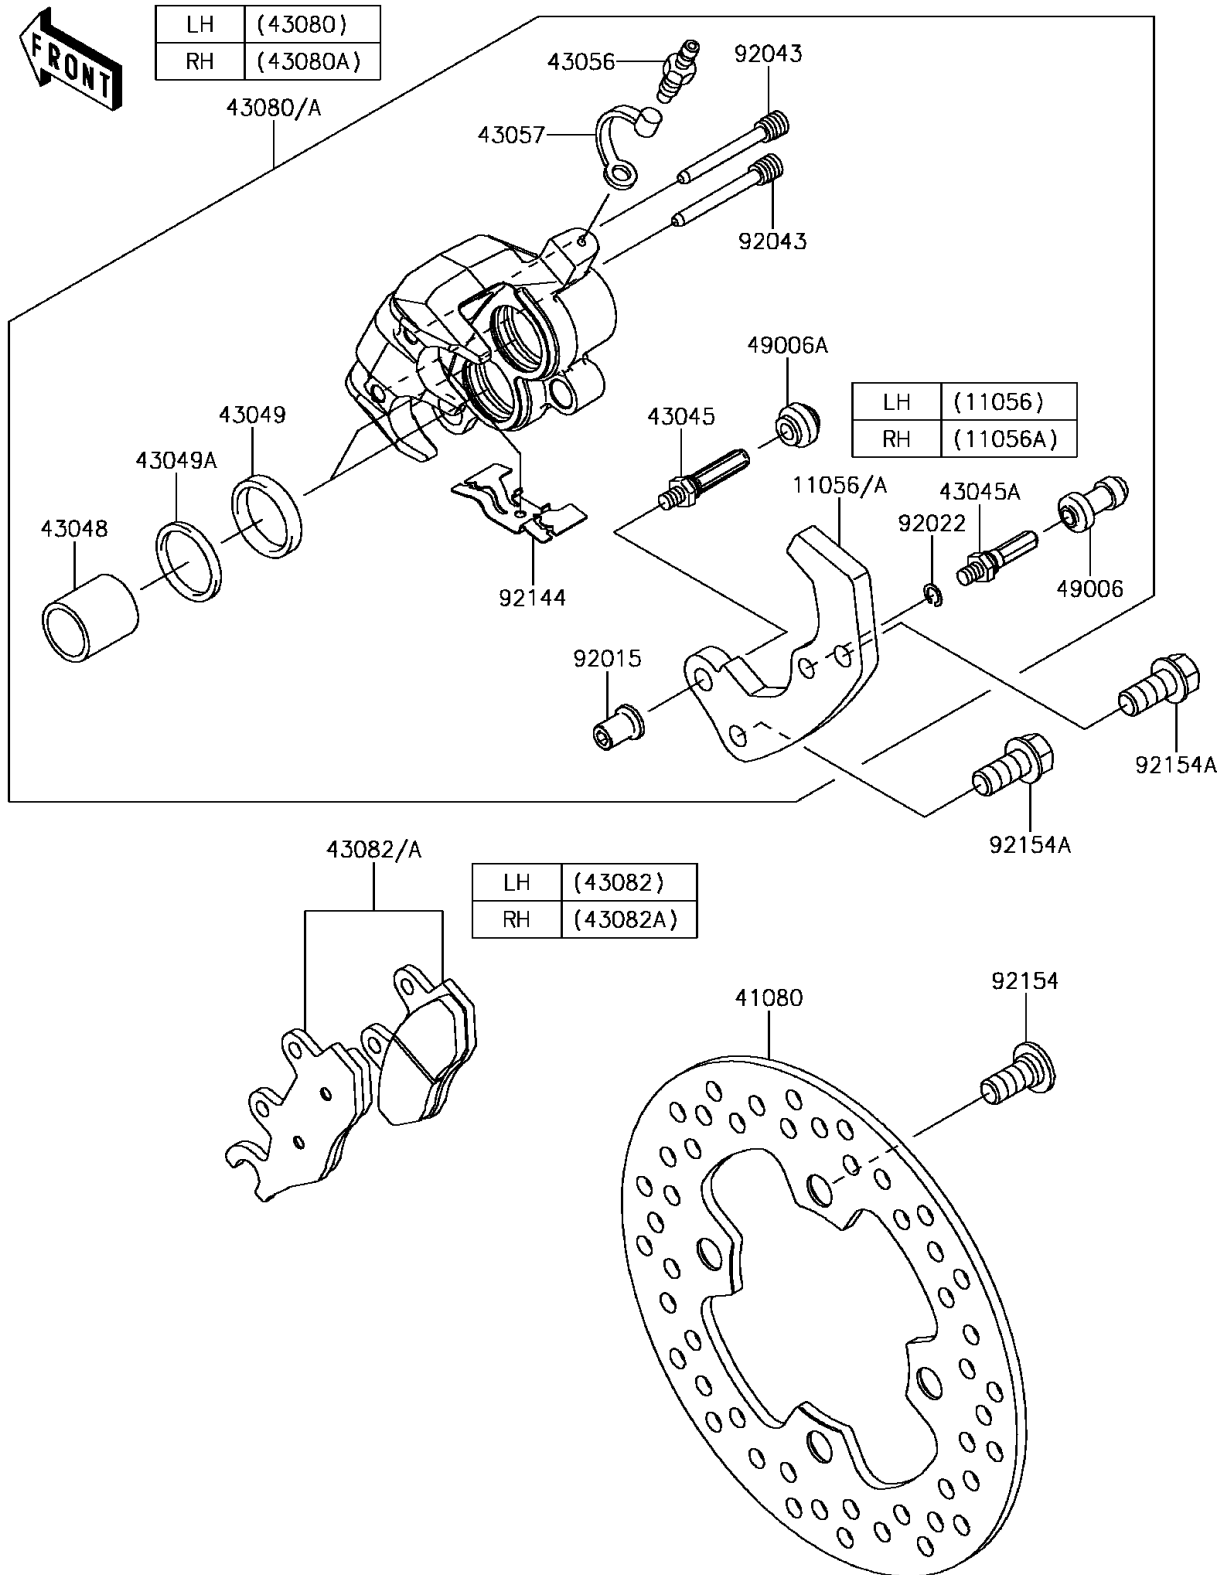

2017 Mule PRO-FX

PARTS DIAGRAM

Front Brake

F2292

2017 Mule PRO-FX

PARTS LIST

Front Brake

ITEM NAME

PART NUMBER

QUANTITY
