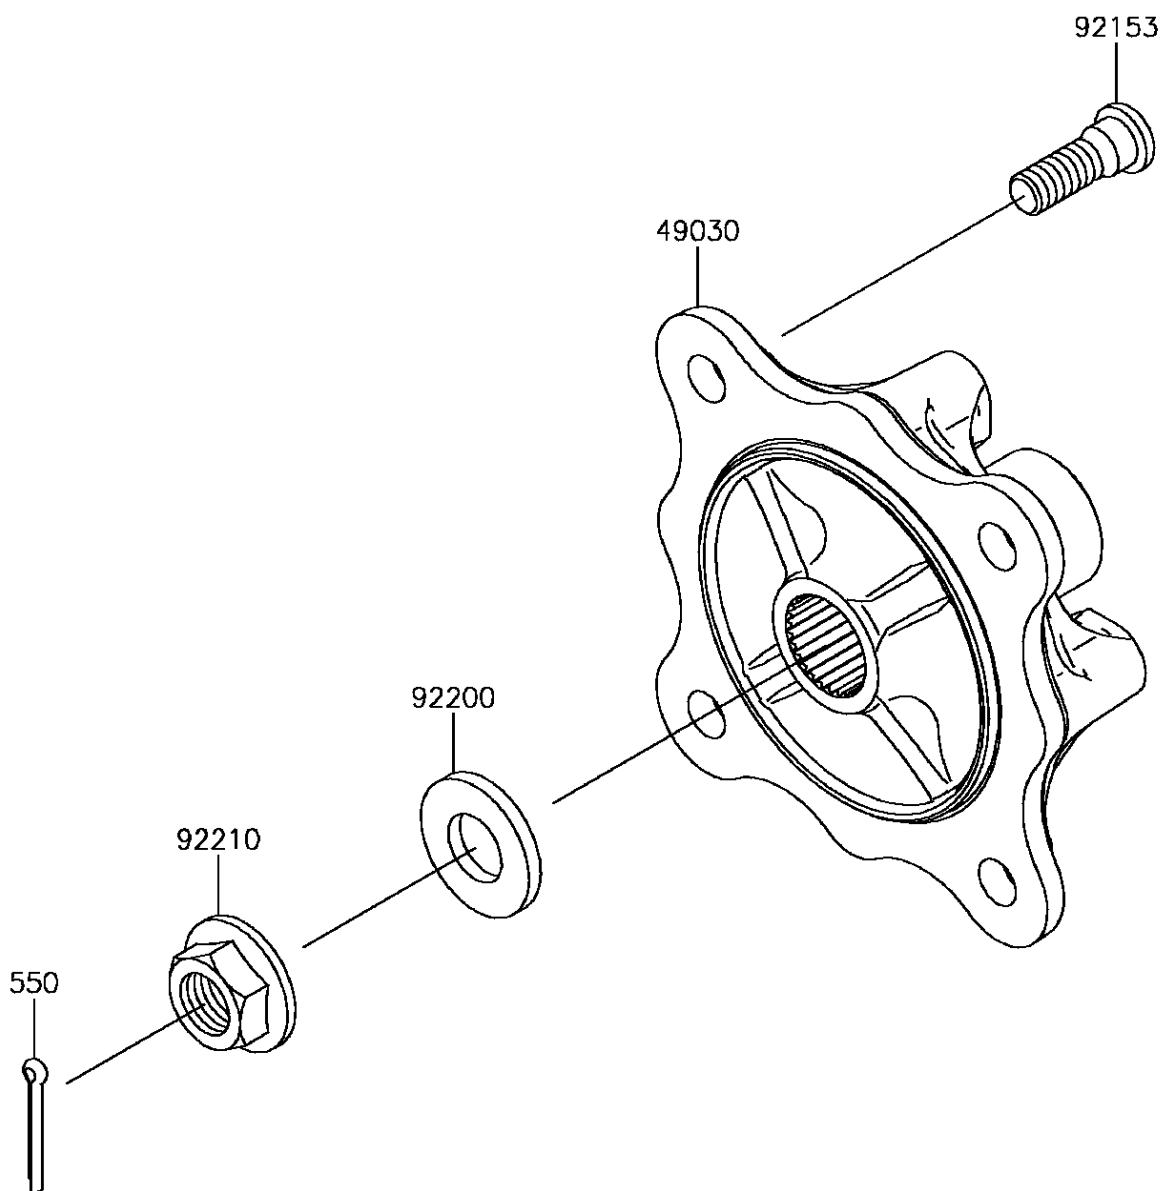

2017 Mule PRO-FX

PARTS DIAGRAM

Rear Hubs/Brakes

F2240

2017 Mule PRO-FX

PARTS LIST

Rear Hubs/Brakes

Kawasaki

Let the Good Times Roll®

ITEM NAME

PART NUMBER

QUANTITY
