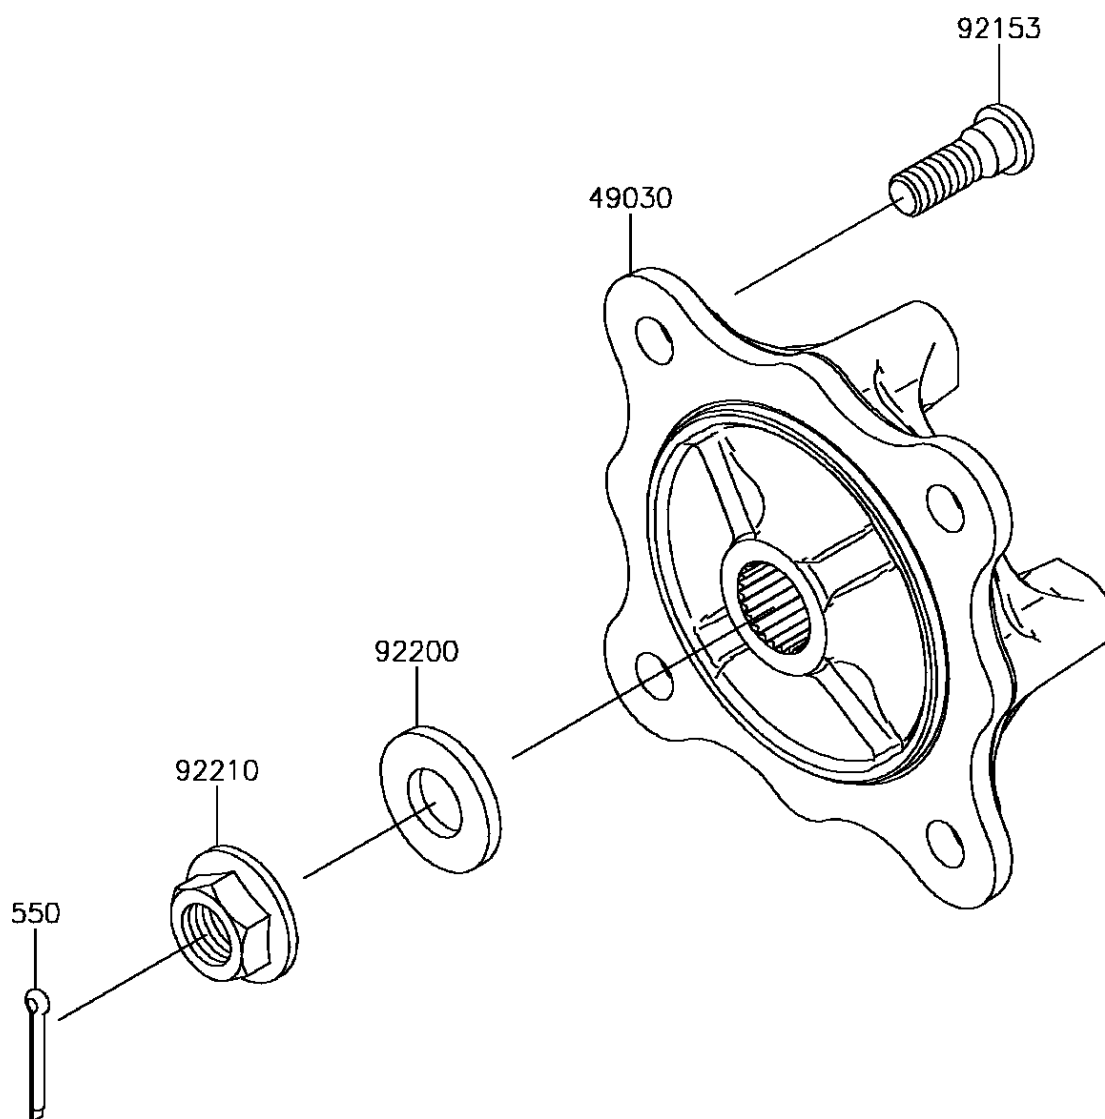

2017 Mule PRO-FX

PARTS DIAGRAM

Front Hubs/Brakes

Kawasaki

Let the Good Times Roll®

F2230