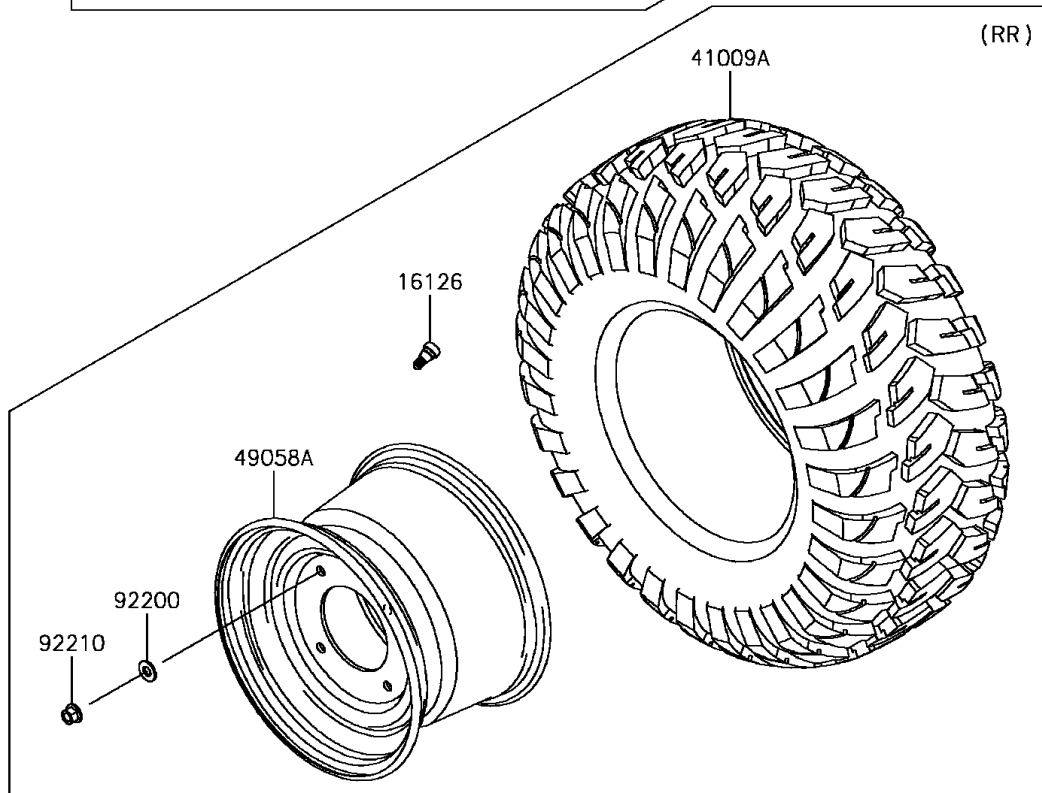

2017 Mule PRO-FX

PARTS DIAGRAM

Wheels/Tires

2017 Mule PRO-FX

PARTS LIST

Wheels/Tires

Kawasaki

Let the Good Times Roll®

ITEM NAME

PART NUMBER

QUANTITY
