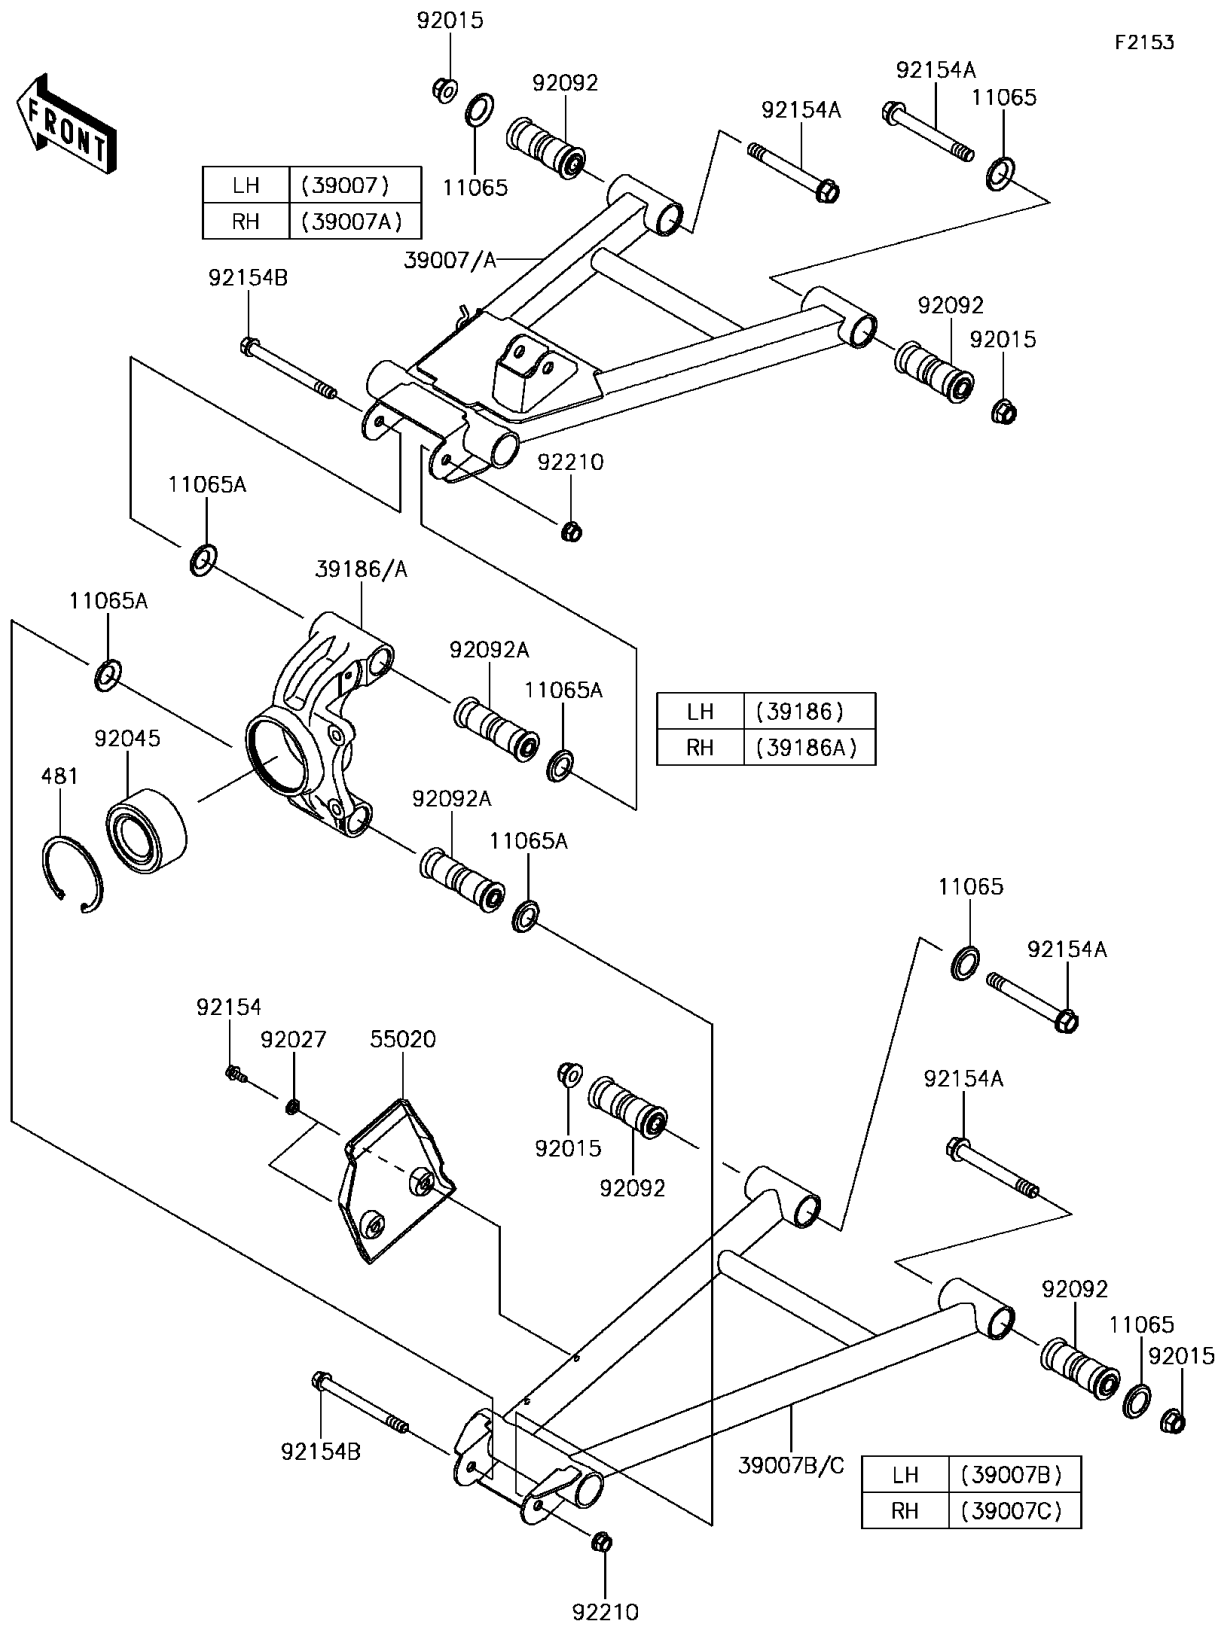

2017 Mule PRO-FX

PARTS DIAGRAM

Rear Suspension

2017 Mule PRO-FX

PARTS LIST

Rear Suspension

ITEM NAME

PART NUMBER

QUANTITY
