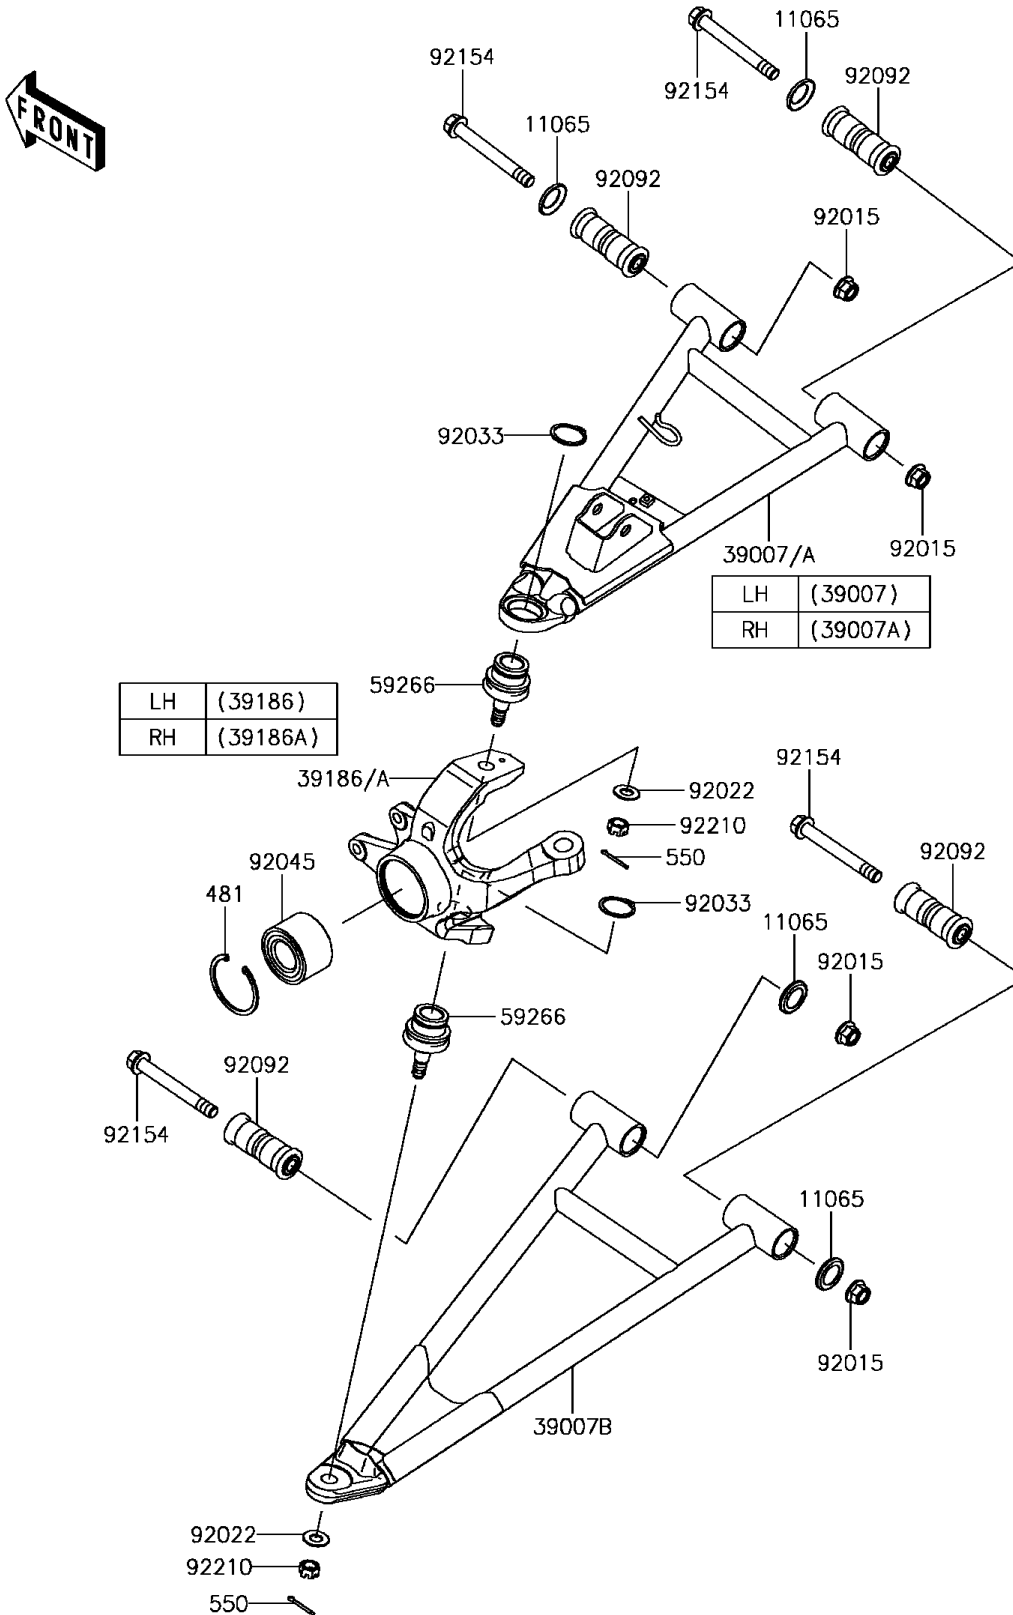

2017 Mule PRO-FX

PARTS DIAGRAM

Front Suspension

F2152

2017 Mule PRO-FX

PARTS LIST

Front Suspension

ITEM NAME

PART NUMBER

QUANTITY
