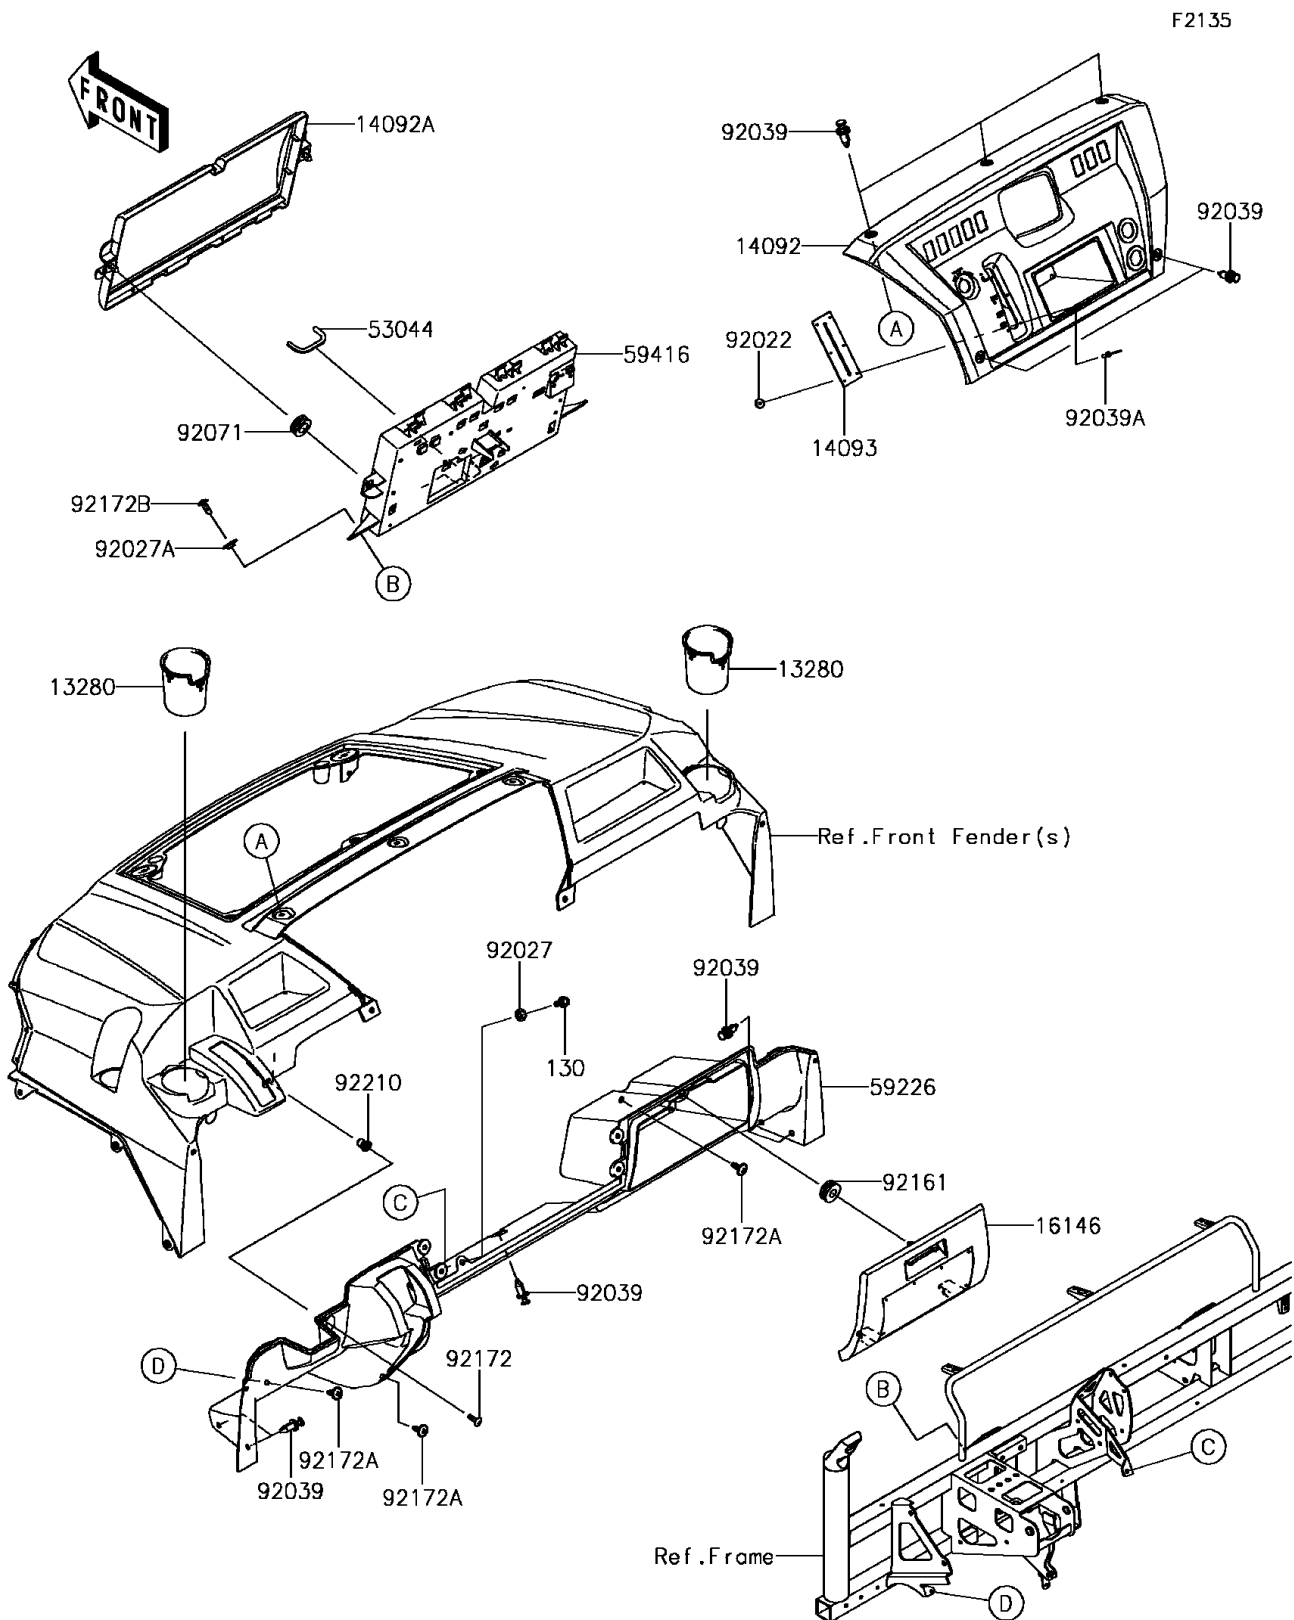

2017 Mule PRO-FX

PARTS DIAGRAM

Front Box

2017 Mule PRO-FX

PARTS LIST

Front Box

ITEM NAME

PART NUMBER

QUANTITY
