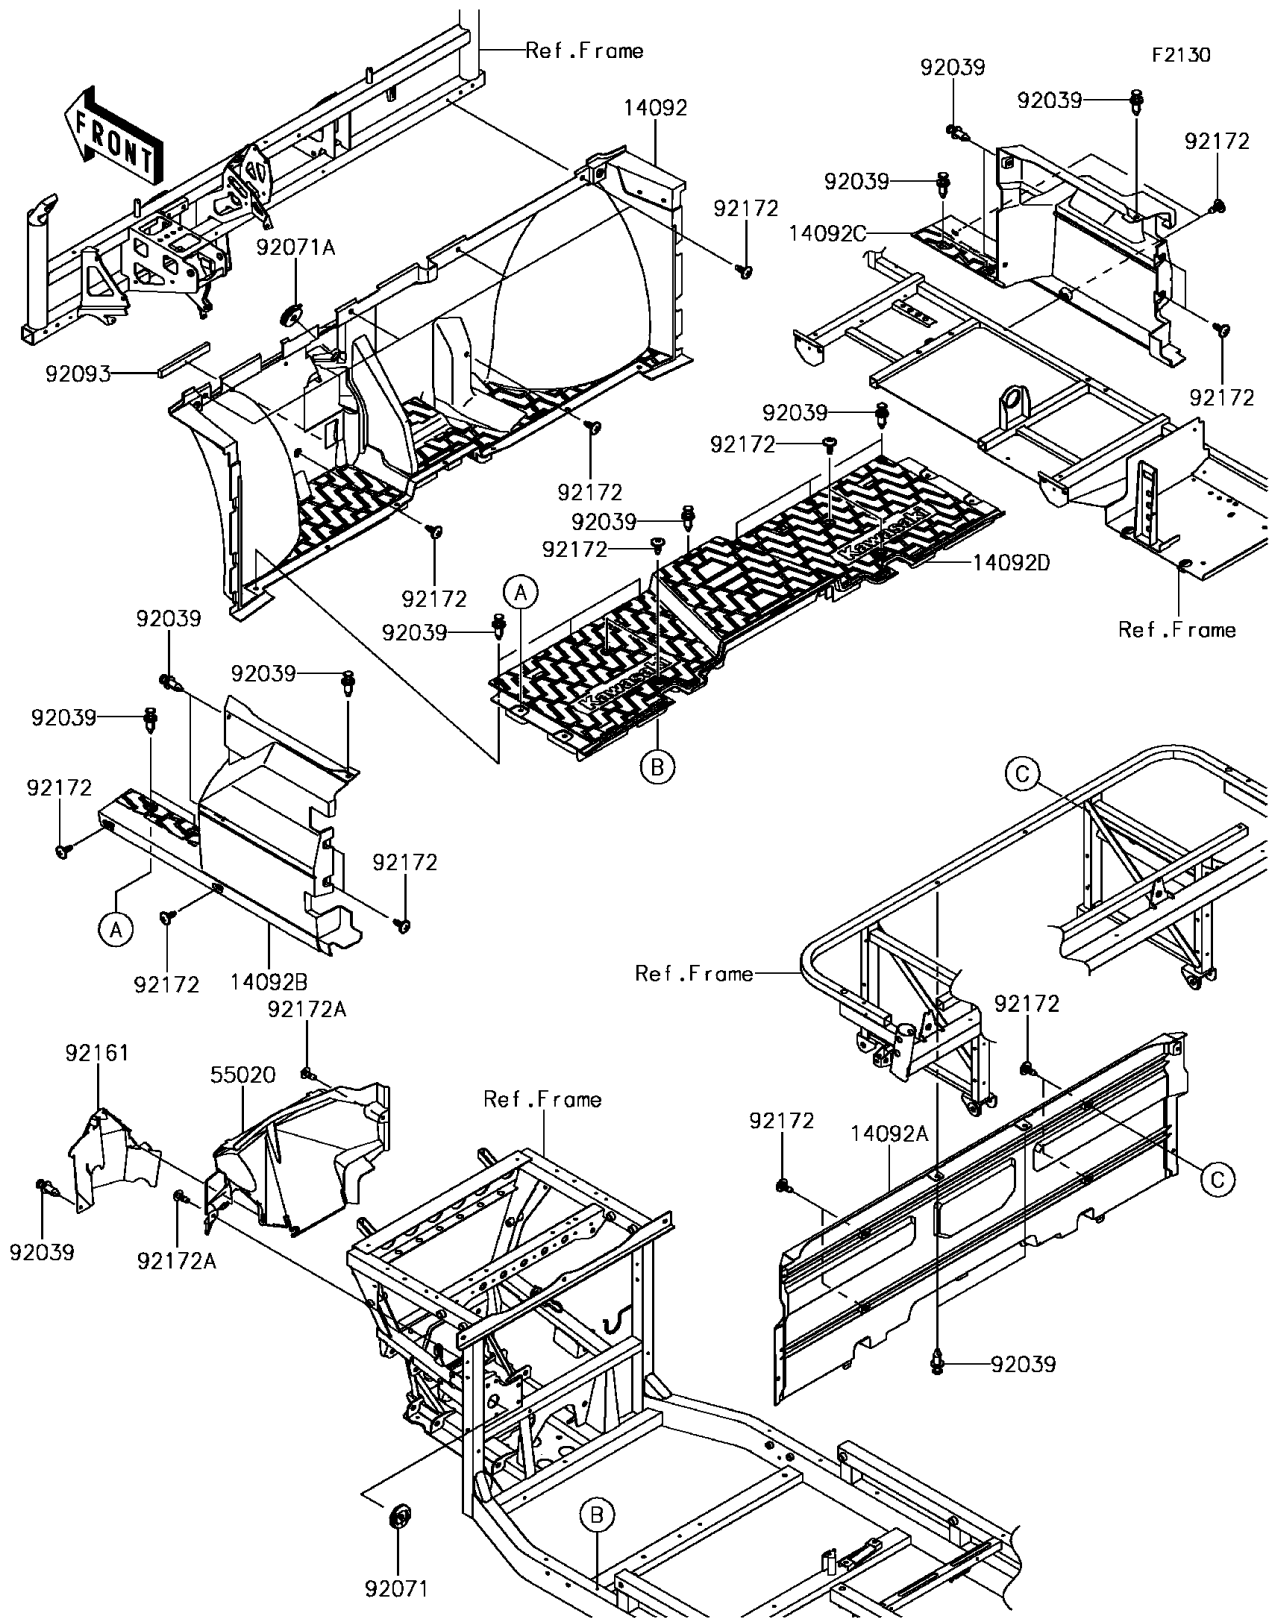

2017 Mule PRO-FX

PARTS DIAGRAM

Frame Fittings(Front)

2017 Mule PRO-FX

PARTS LIST

Frame Fittings(Front)

ITEM NAME

PART NUMBER

QUANTITY
