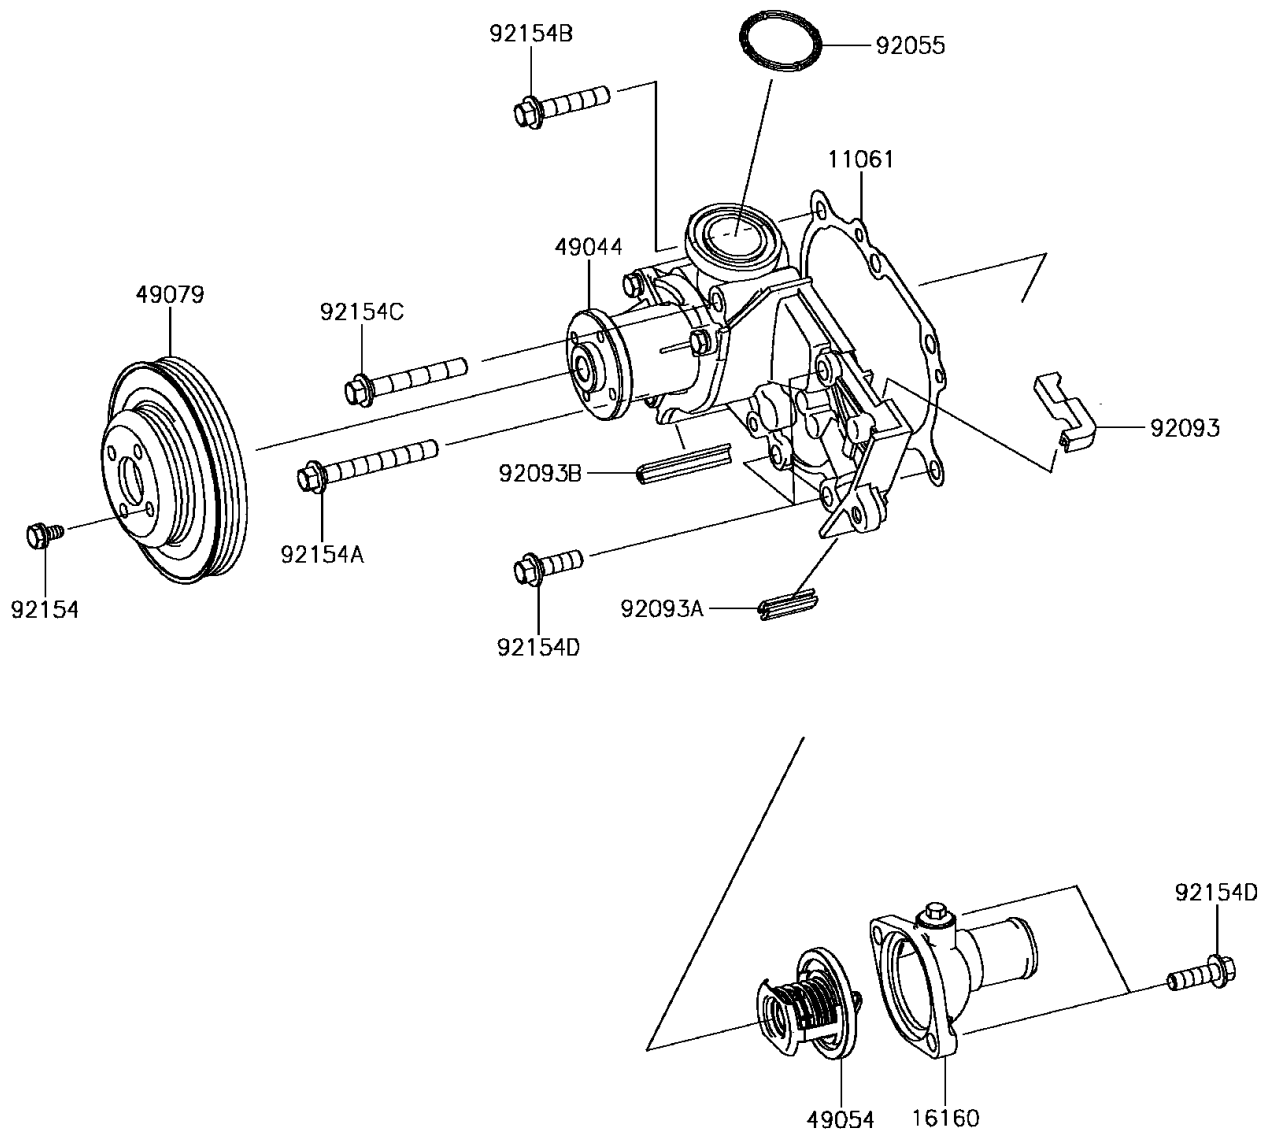

2017 Mule PRO-FX

PARTS DIAGRAM

Water Pump

E3031

2017 Mule PRO-FX

PARTS LIST

Water Pump

ITEM NAME

PART NUMBER

QUANTITY
