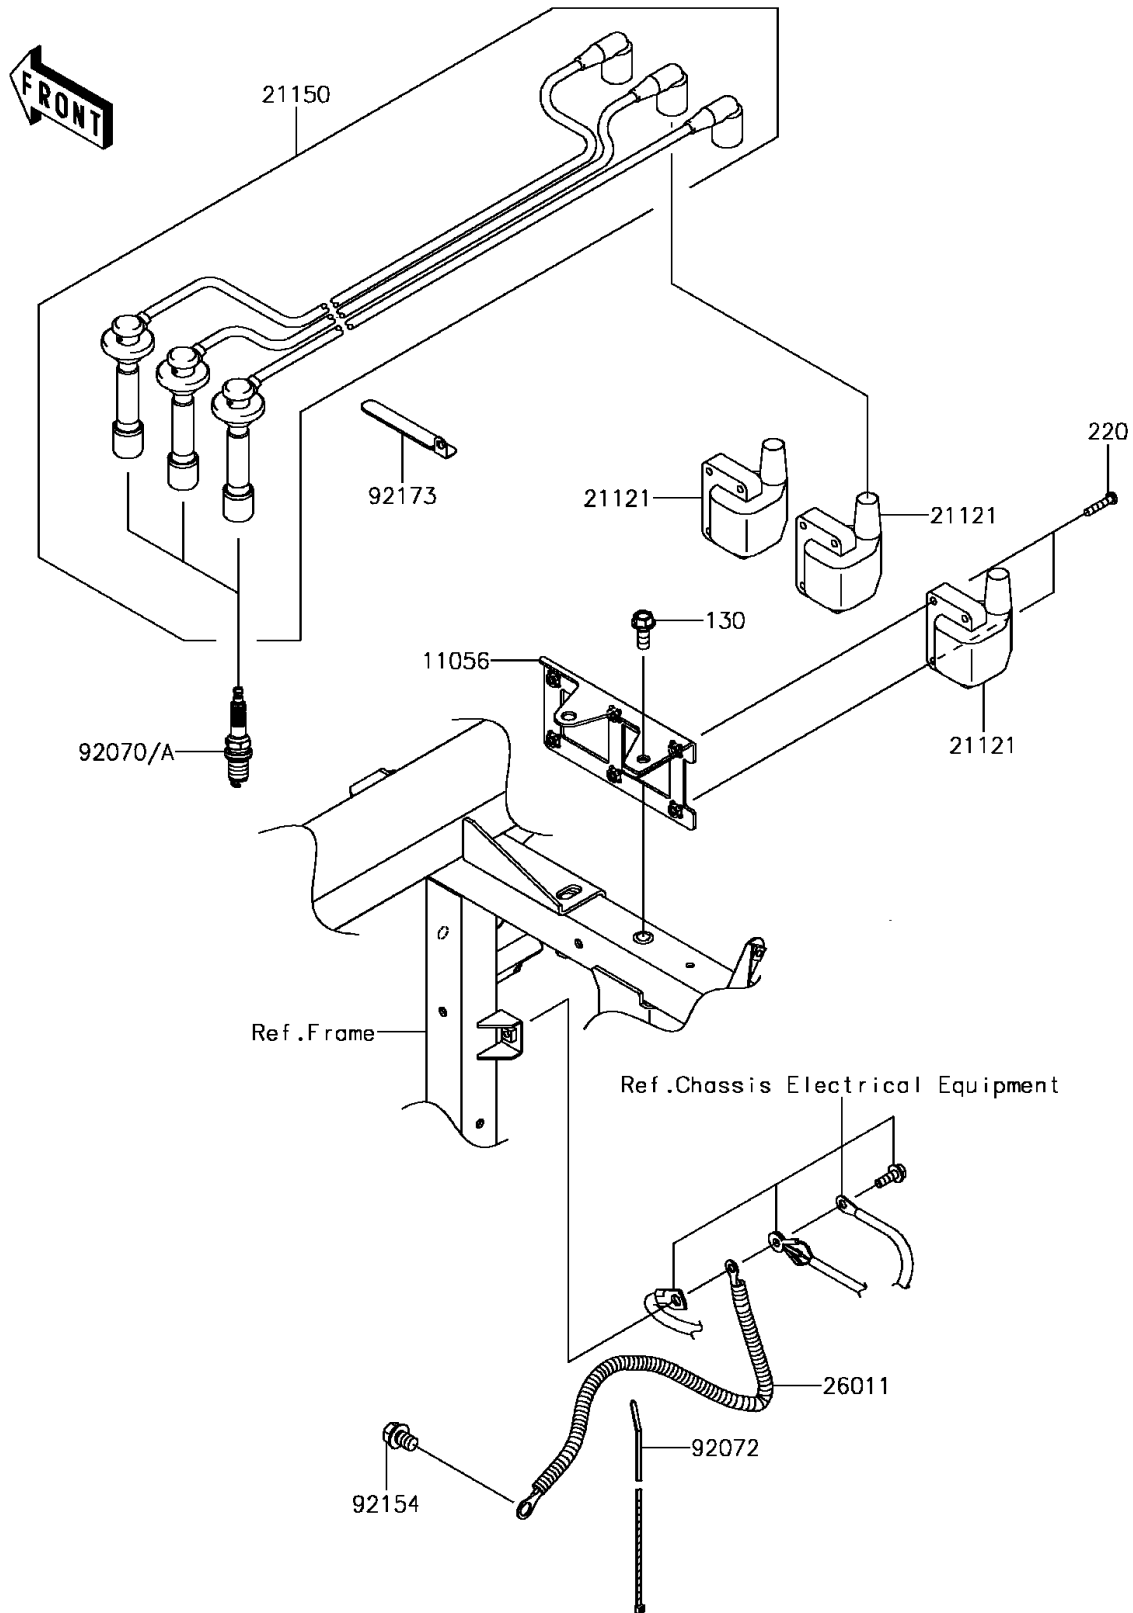

2017 Mule PRO-FX

PARTS DIAGRAM

Ignition System

E1830

2017 Mule PRO-FX

PARTS LIST

Ignition System

ITEM NAME	PART NUMBER	QUANTITY
-----------	-------------	----------
