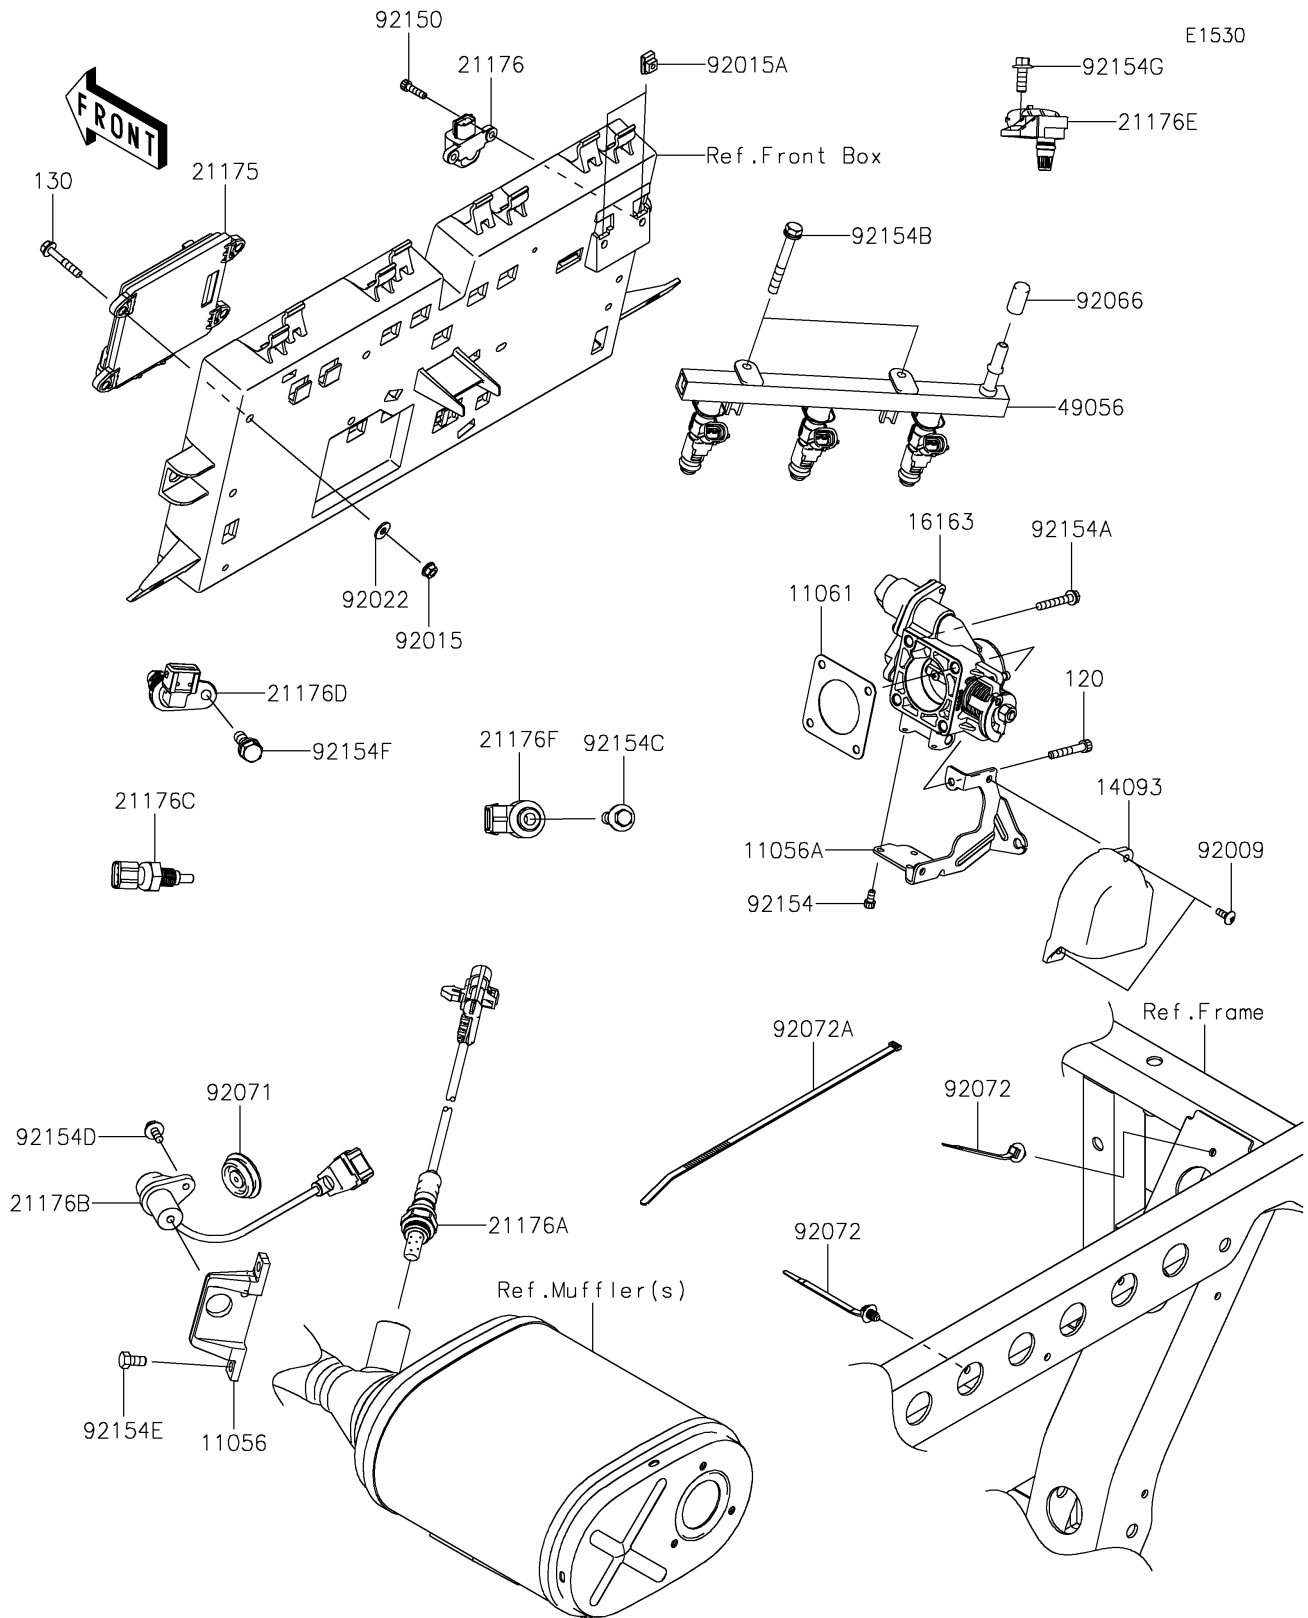

2017 Mule PRO-FX

PARTS DIAGRAM

Fuel Injection

2017 Mule PRO-FX

PARTS LIST

Fuel Injection

ITEM NAME	PART NUMBER	QUANTITY
BRACKET,CRANKSHAFT POSITION (Ref # 11056)	11056-2680	1
BRACKET,THROTTLE CABLE (Ref # 11056A)	11056-7495	1
GASKET,THROTTLE (Ref # 11061)	11061-0954	1
BOLT-SOCKET,6X40 (Ref # 120)	120CA0640	1
BOLT-FLANGED,6X35 (Ref # 130)	130BA0635	4
COVER,THROTTLE (Ref # 14093)	14093-0043	1
THROTTLE-ASSY (Ref # 16163)	16163-0816	1
CONTROL UNIT-ELECTRONIC,DFI (Ref # 21175)	21175-0893	1
SENSOR,VEHICLE-DOWN (Ref # 21176)	21176-0026	1
SENSOR,OXYGEN (Ref # 21176A)	21176-0773	1
SENSOR,CRANKSHAFT POSITION (Ref # 21176B)	21176-0795	1
SENSOR,WATER TEMP (Ref # 21176C)	21176-0796	1
SENSOR,CAMSHAFT POSITION (Ref # 21176D)	21176-0797	1
SENSOR,AIR INTAKE TEMP (Ref # 21176E)	21176-0798	1
SENSOR,EXPLOSION (Ref # 21176F)	21176-0799	1
PIPE-INJECTION (Ref # 49056)	49056-0038	1
SCREW,5X14,WHITE (Ref # 92009)	92009-1366	2
NUT,FLANGED,6MM (Ref # 92015)	92015-1367	4
NUT,5MM (Ref # 92015A)	92015-1627	2
WASHER (Ref # 92022)	92022-2247	4
PLUG (Ref # 92066)	92066-0810	1
GROMMET (Ref # 92071)	92071-0730	1
BAND (Ref # 92072)	92072-1414	2
BAND,L=292.1 (Ref # 92072A)	92072-3509	3
BOLT,SOCKET,5X20 (Ref # 92150)	92150-1019	2
BOLT,SOCKET,5X10 (Ref # 92154)	92154-1396	3
BOLT,6X38 (Ref # 92154A)	92154-1589	3
BOLT,6X50 (Ref # 92154B)	92154-1591	2
BOLT,FLANGED,8X30 (Ref # 92154C)	92154-1592	1

2017 Mule PRO-FX

PARTS LIST

Fuel Injection

ITEM NAME	PART NUMBER	QUANTITY
BOLT,FLANGED,6X12 (Ref # 92154D)	92154-1593	1
BOLT,6X12 (Ref # 92154E)	92154-1594	2
BOLT,8X16 (Ref # 92154F)	92154-1595	1
BOLT,FLANGED,6X16 (Ref # 92154G)	92154-1596	1