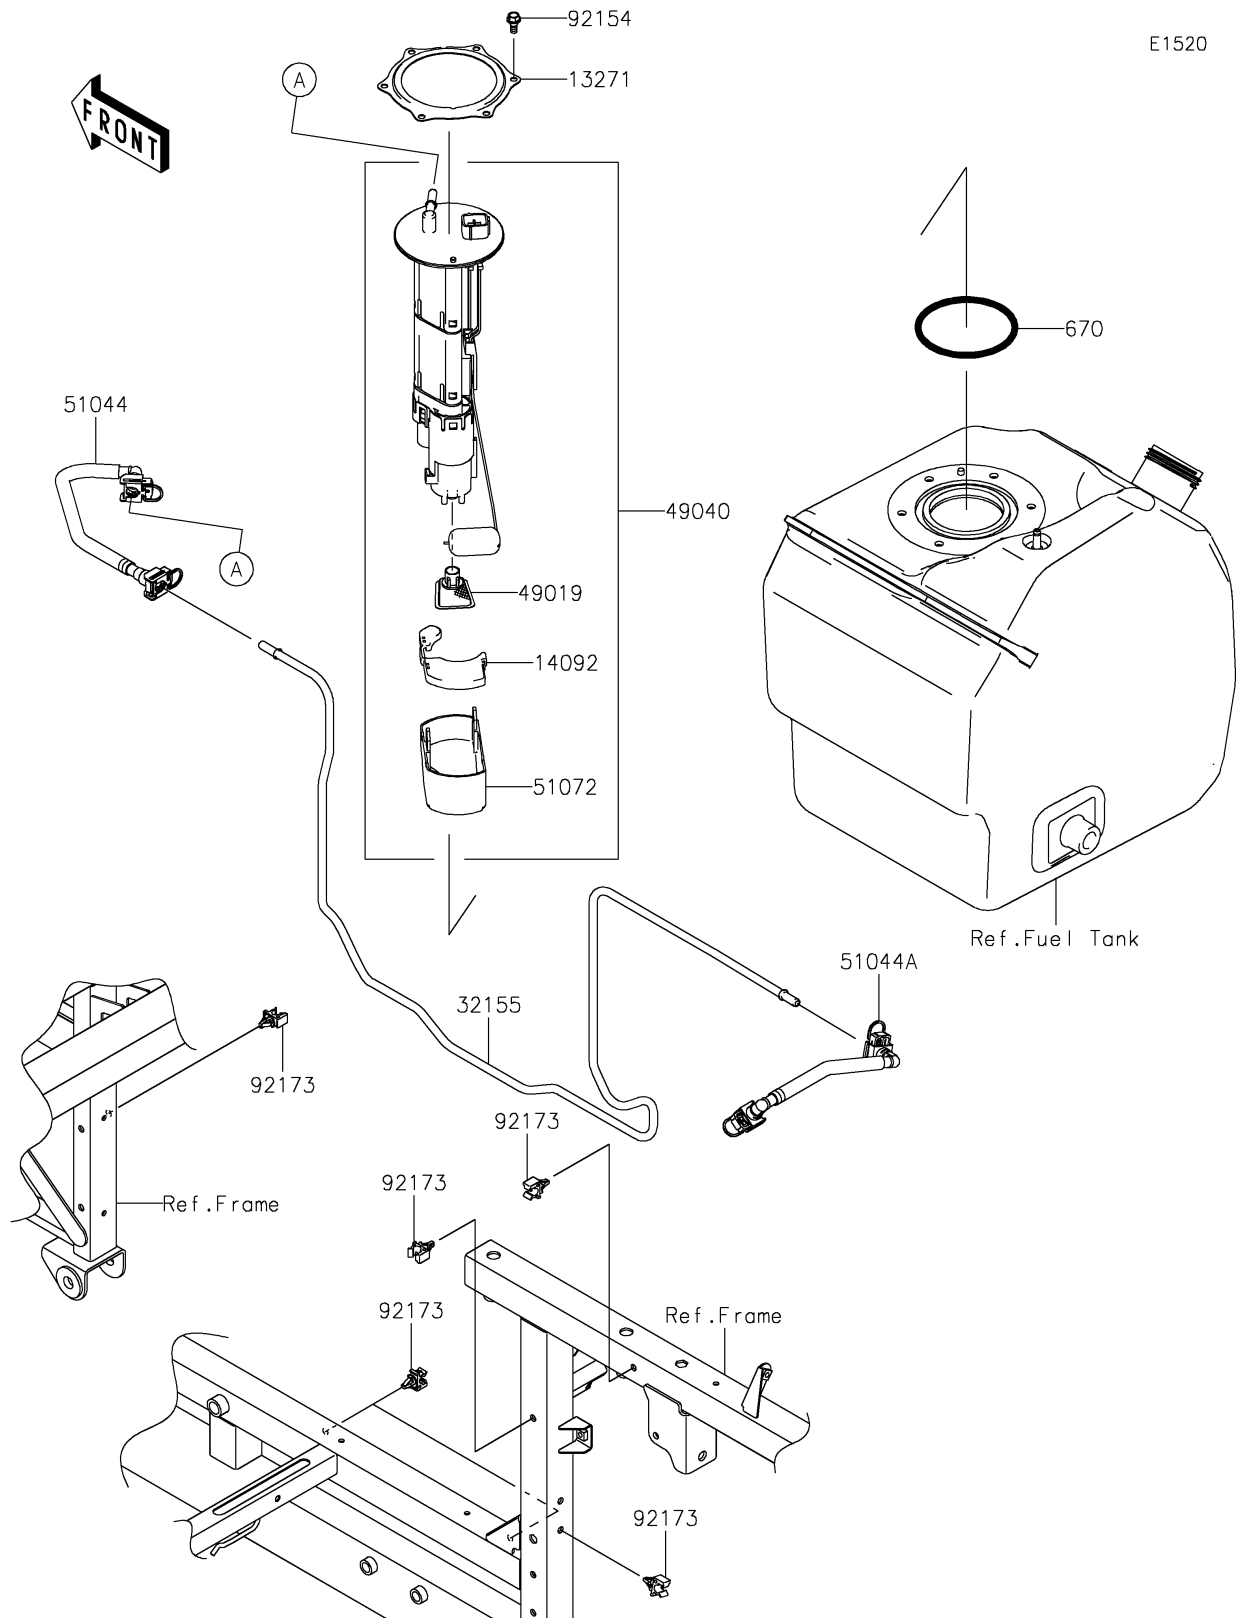

2017 Mule PRO-FX

PARTS DIAGRAM

Fuel Pump

2017 Mule PRO-FX

PARTS LIST

Fuel Pump

ITEM NAME

PART NUMBER

QUANTITY
