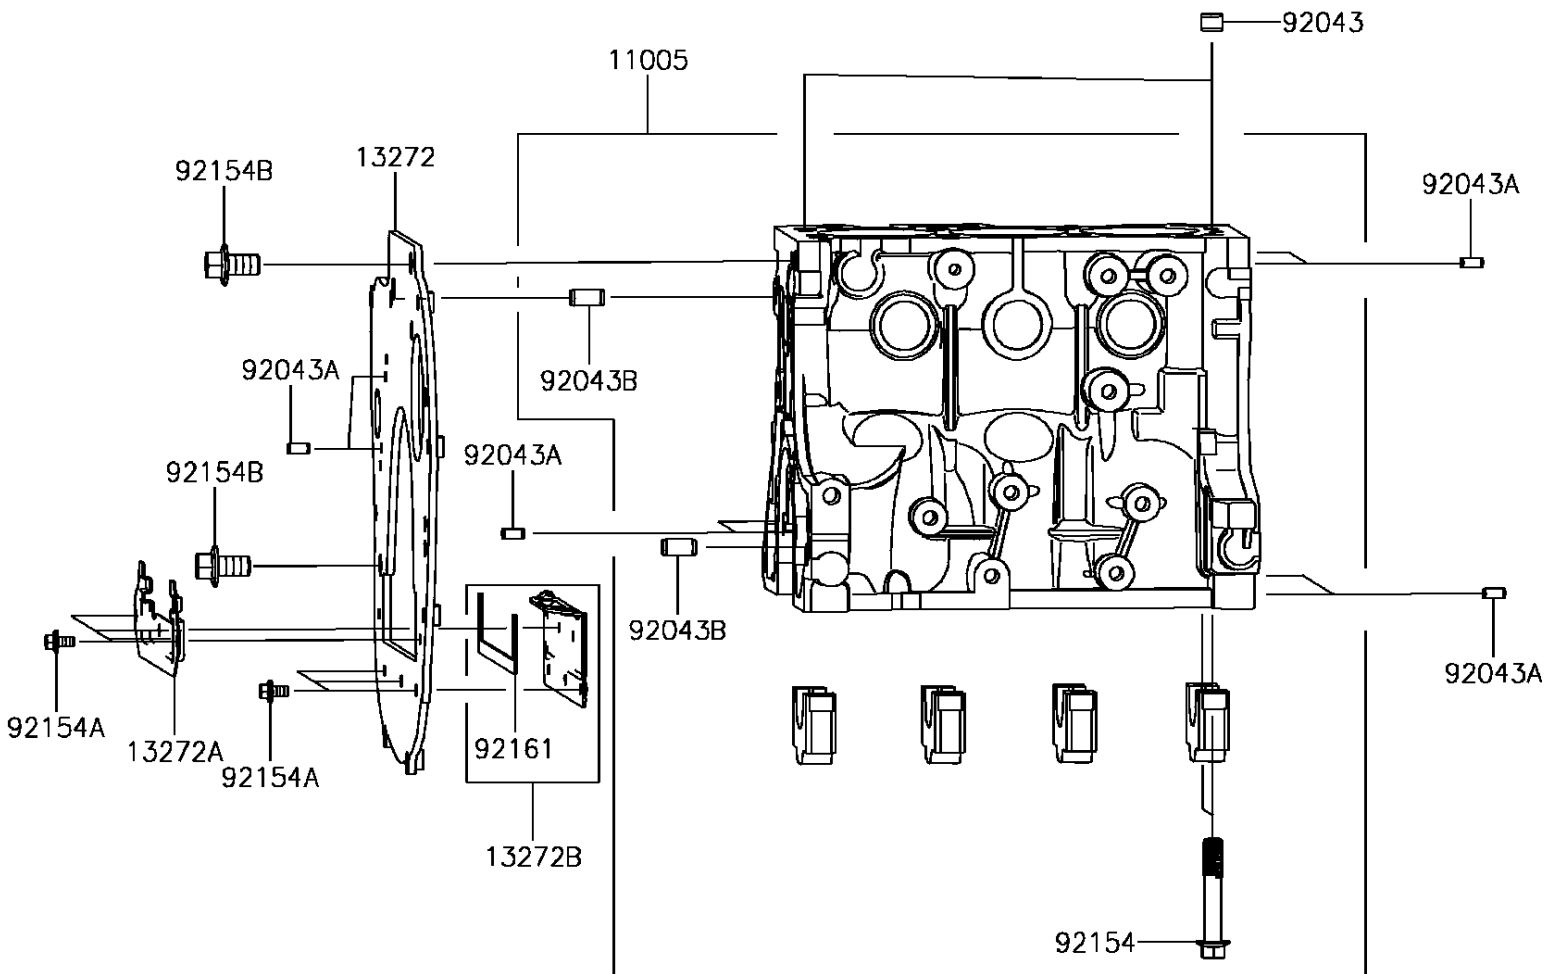

2017 Mule PRO-FX

PARTS DIAGRAM

Crankcase

E1411

2017 Mule PRO-FX

PARTS LIST

Crankcase

ITEM NAME

PART NUMBER

QUANTITY
