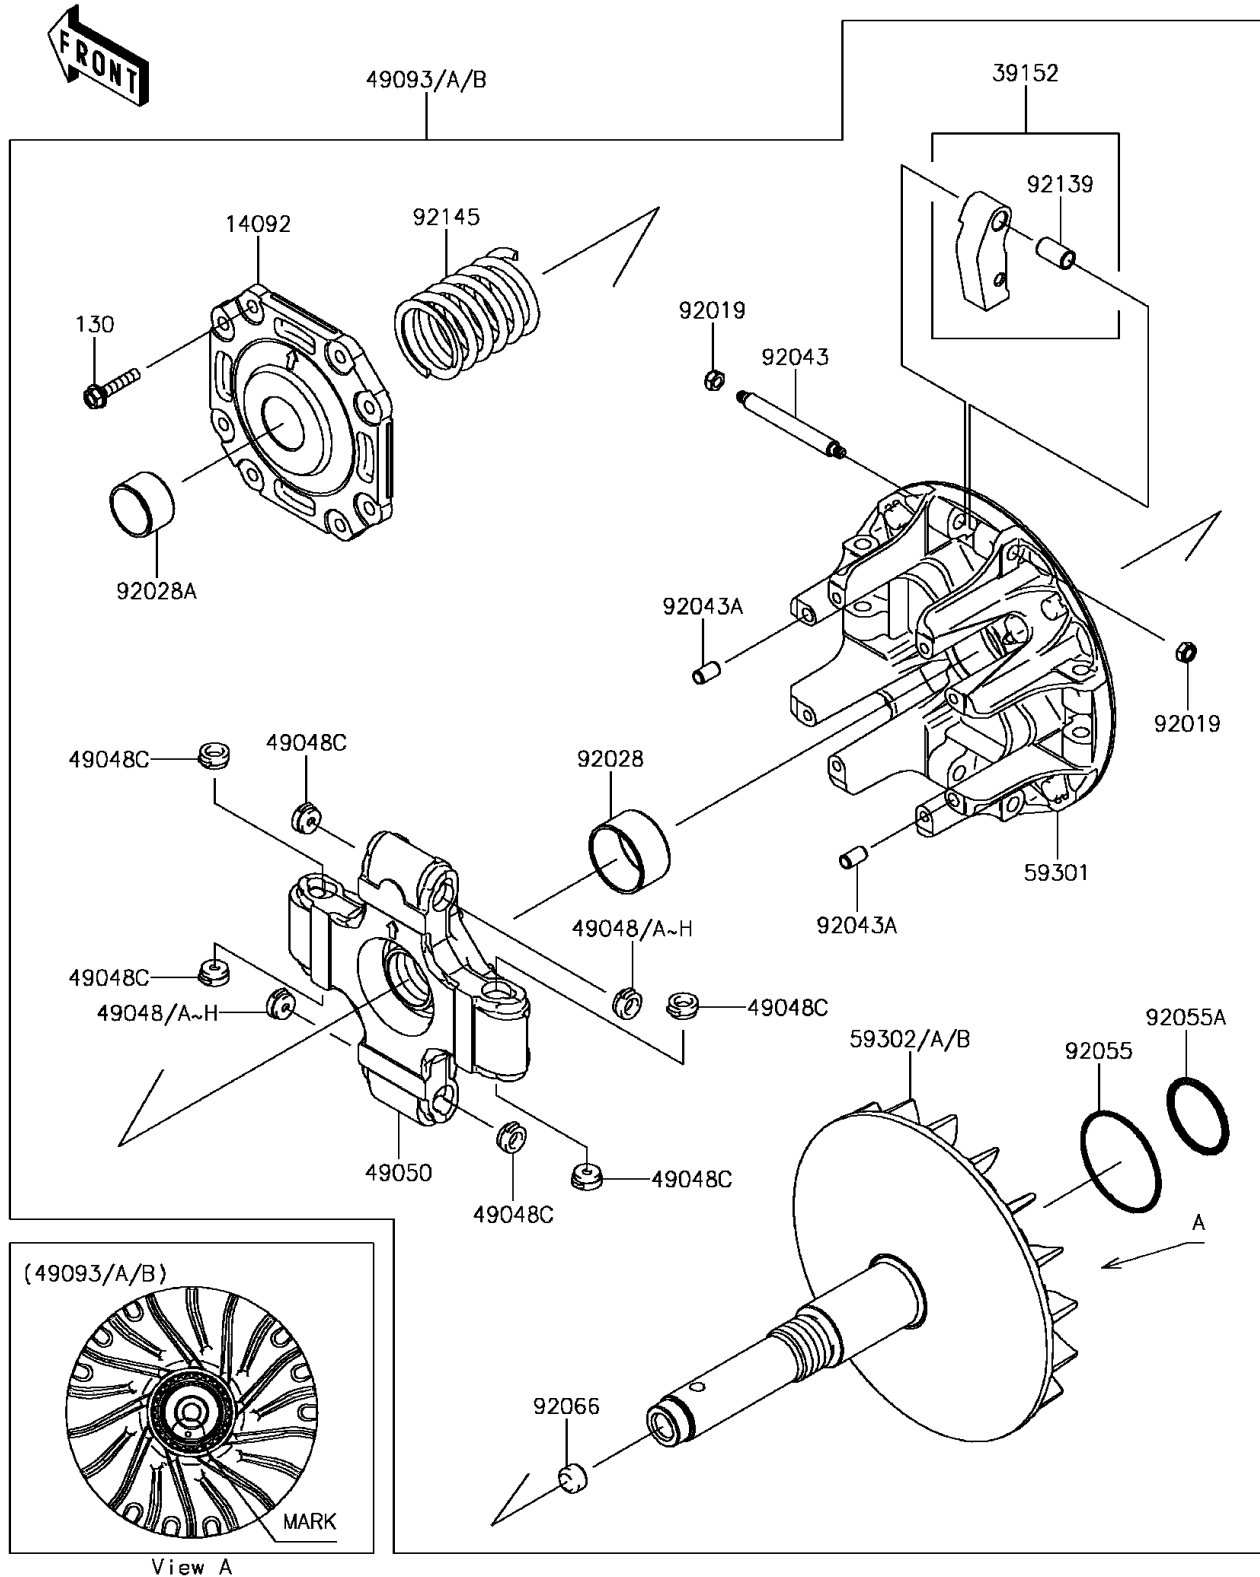

2017 Mule PRO-FX

PARTS DIAGRAM

Drive Converter

E1391