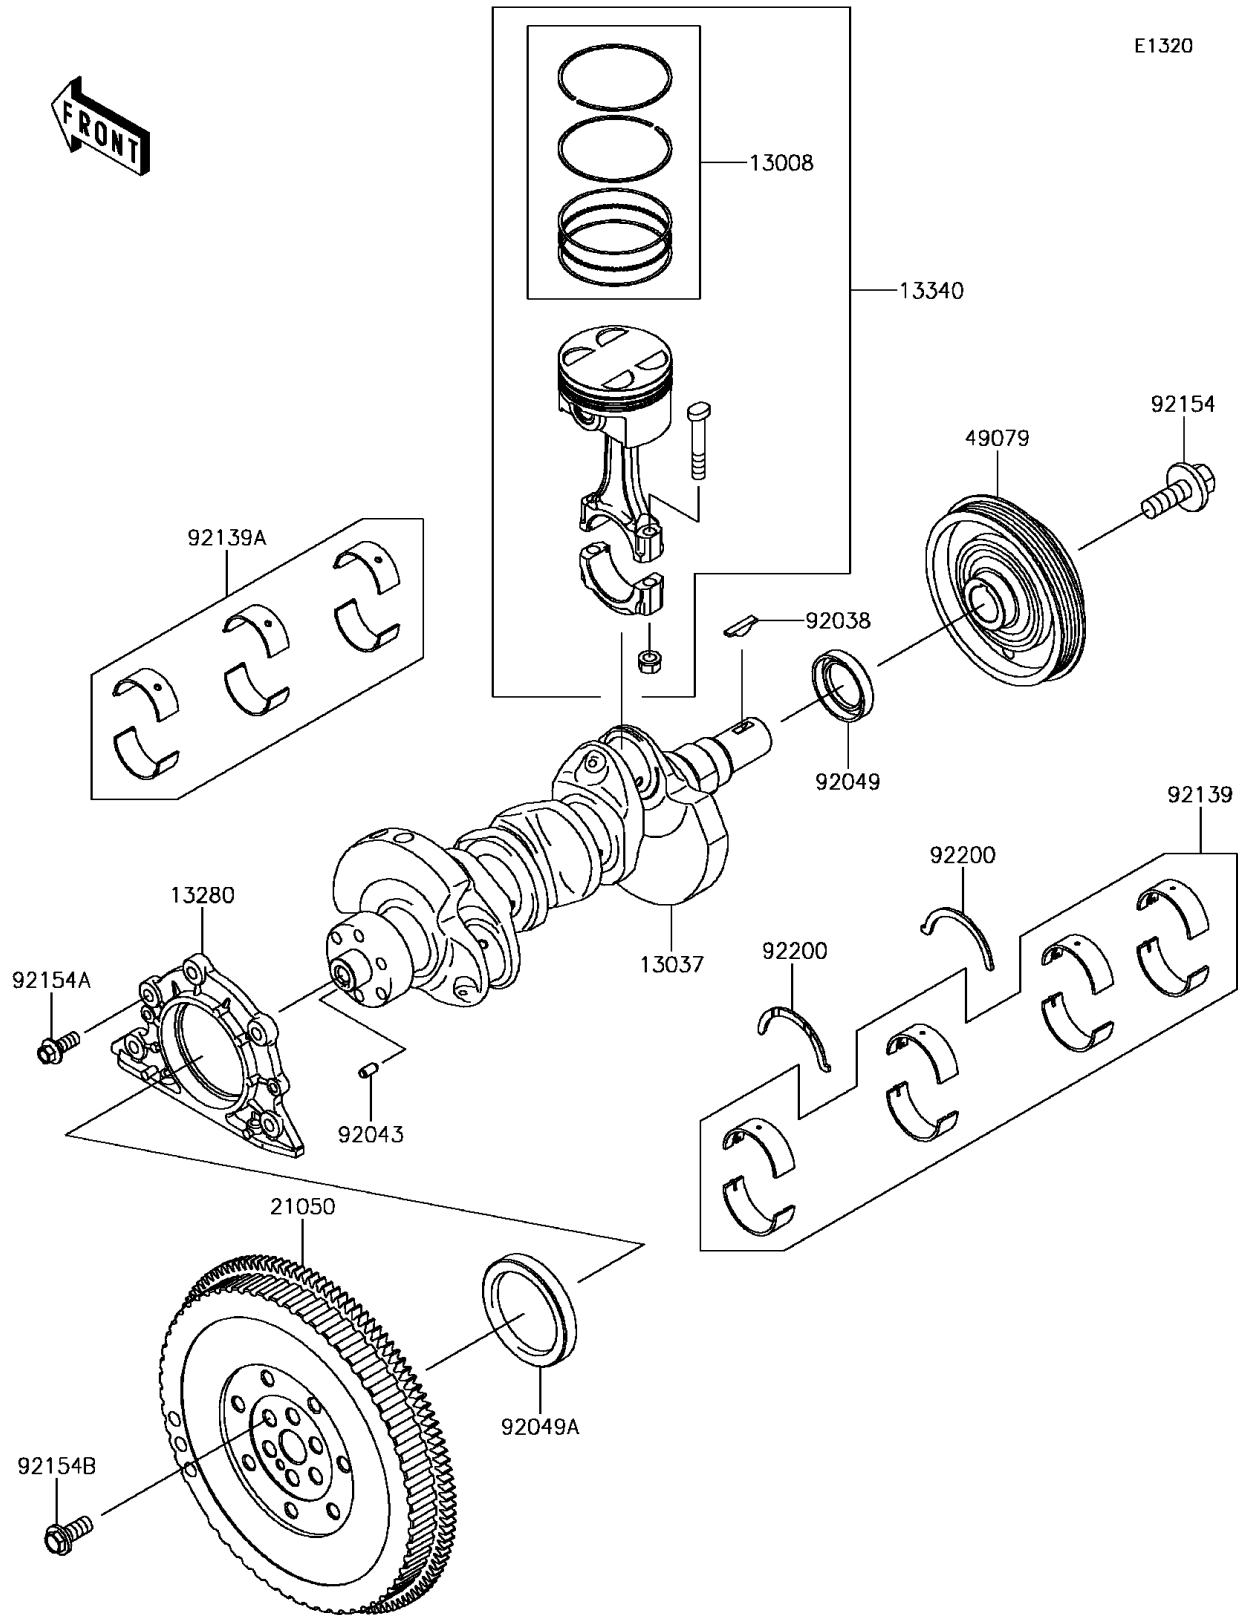

2017 Mule PRO-FX

PARTS DIAGRAM

Crankshaft/Piston(s)

2017 Mule PRO-FX

PARTS LIST

Crankshaft/Piston(s)

ITEM NAME

PART NUMBER

QUANTITY
