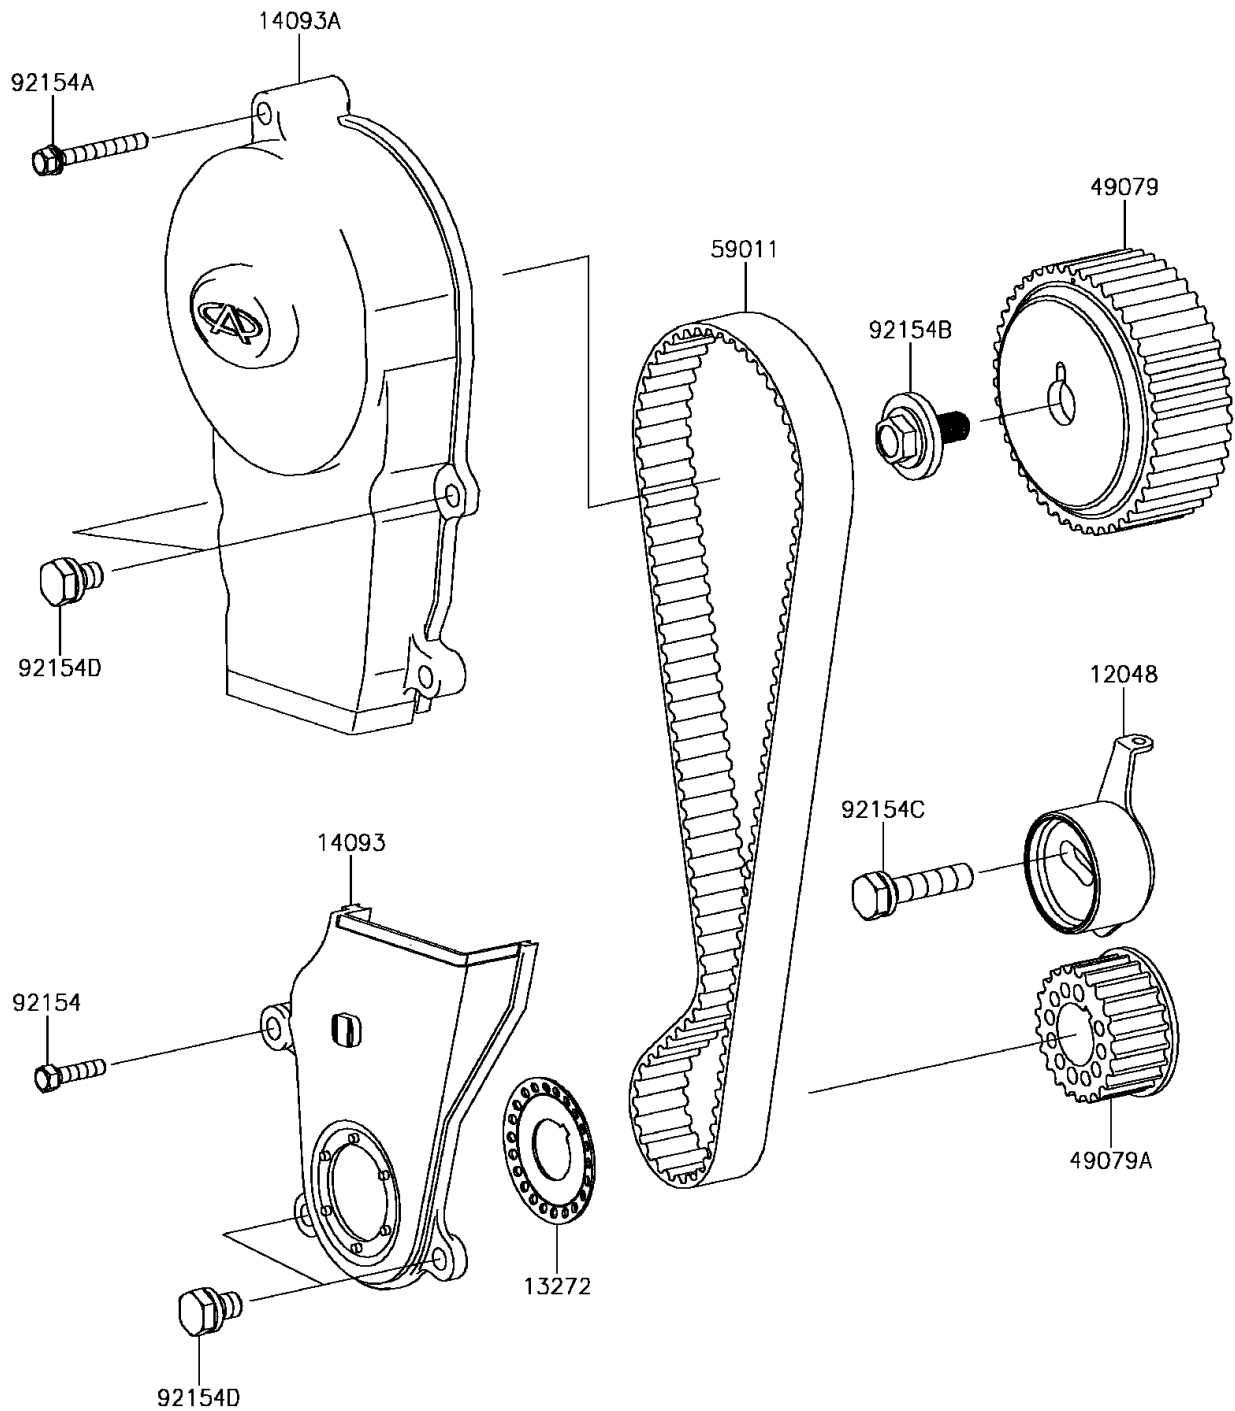

2017 Mule PRO-FX

PARTS DIAGRAM

Timing Belt

E1215

2017 Mule PRO-FX

PARTS LIST

Timing Belt

ITEM NAME

PART NUMBER

QUANTITY
