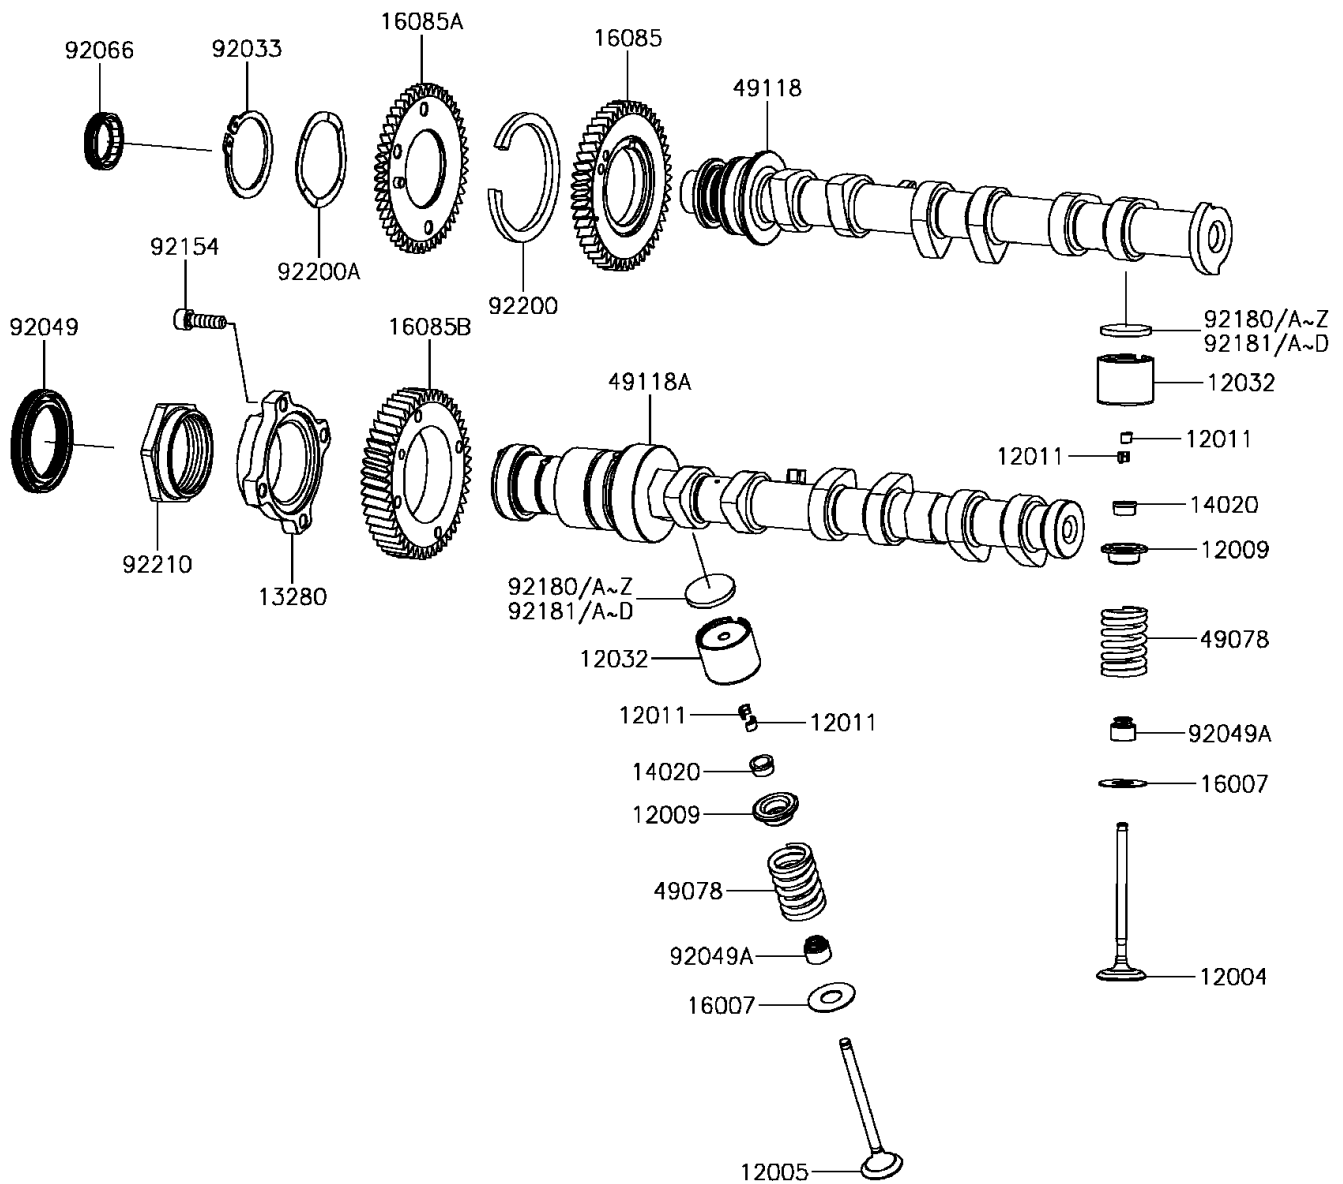

2017 Mule PRO-FX

PARTS DIAGRAM

Valve(s)/Camshaft(s)

E1211

2017 Mule PRO-FX

PARTS LIST

Valve(s)/Camshaft(s)

ITEM NAME

PART NUMBER

QUANTITY
