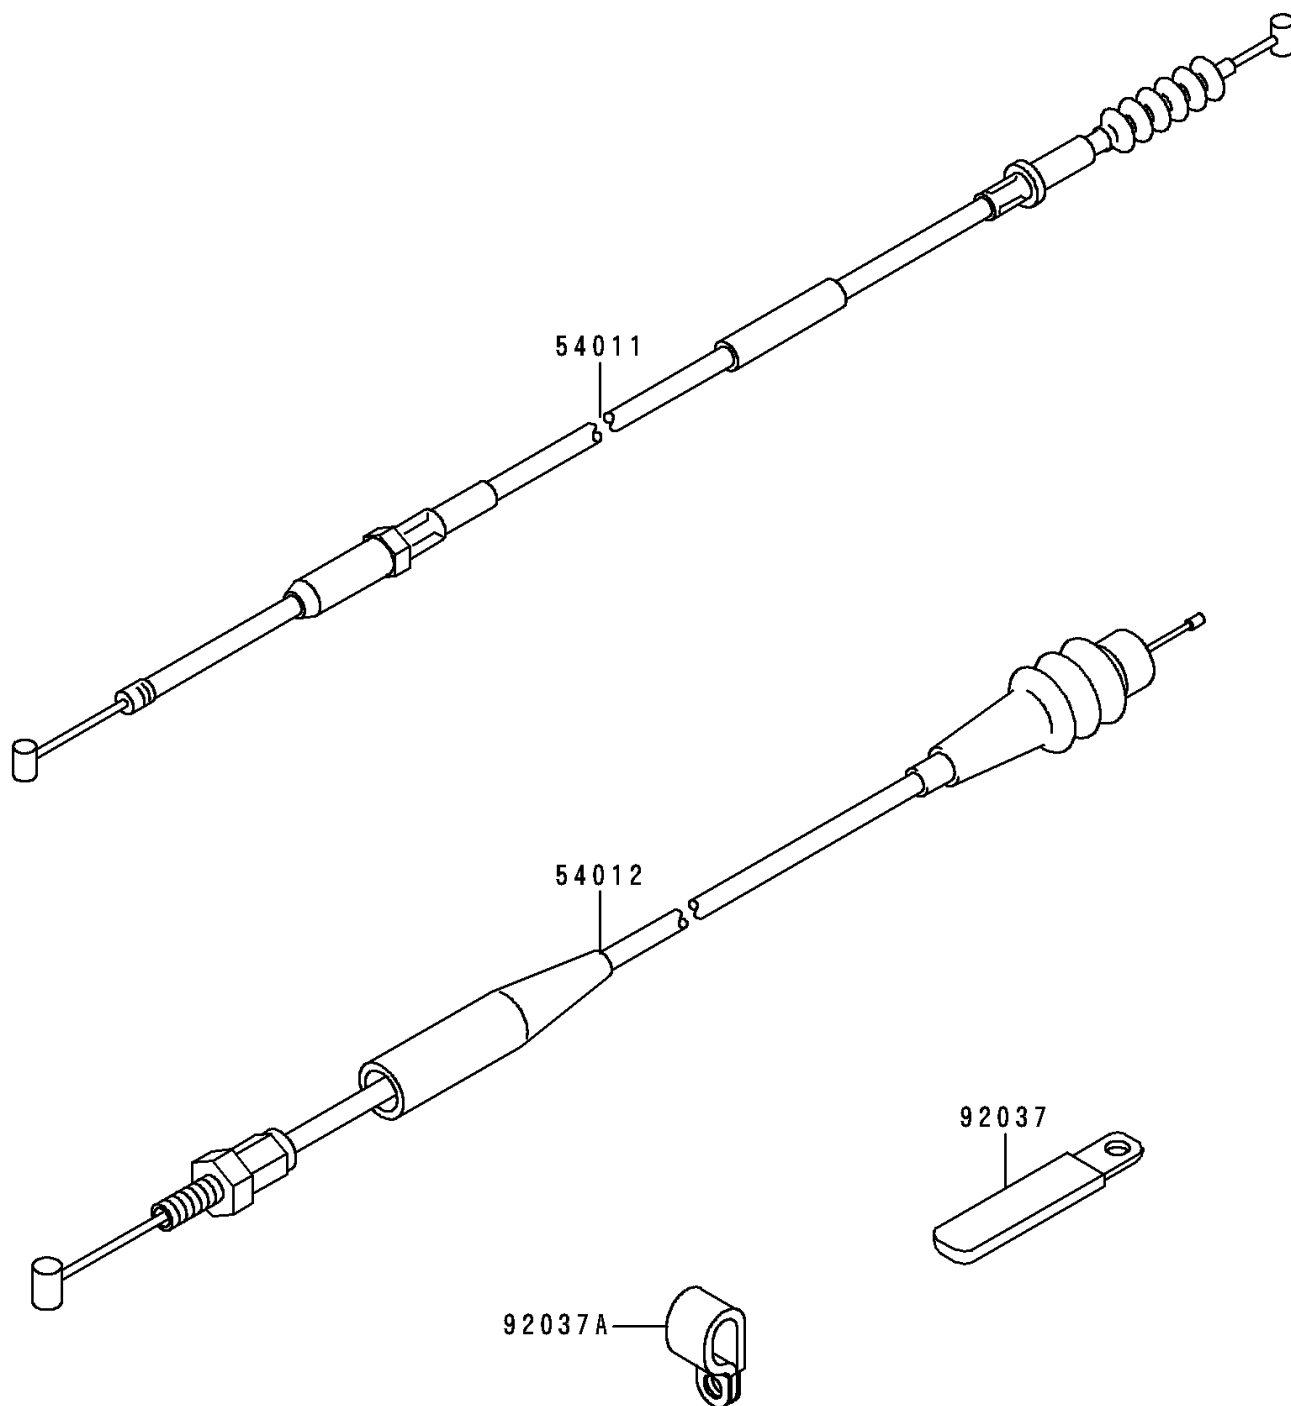

1995 KX125

PARTS DIAGRAM

Cables

F 2 5 4 0

1995 KX125

PARTS LIST

Cables

ITEM NAME

PART NUMBER

QUANTITY
