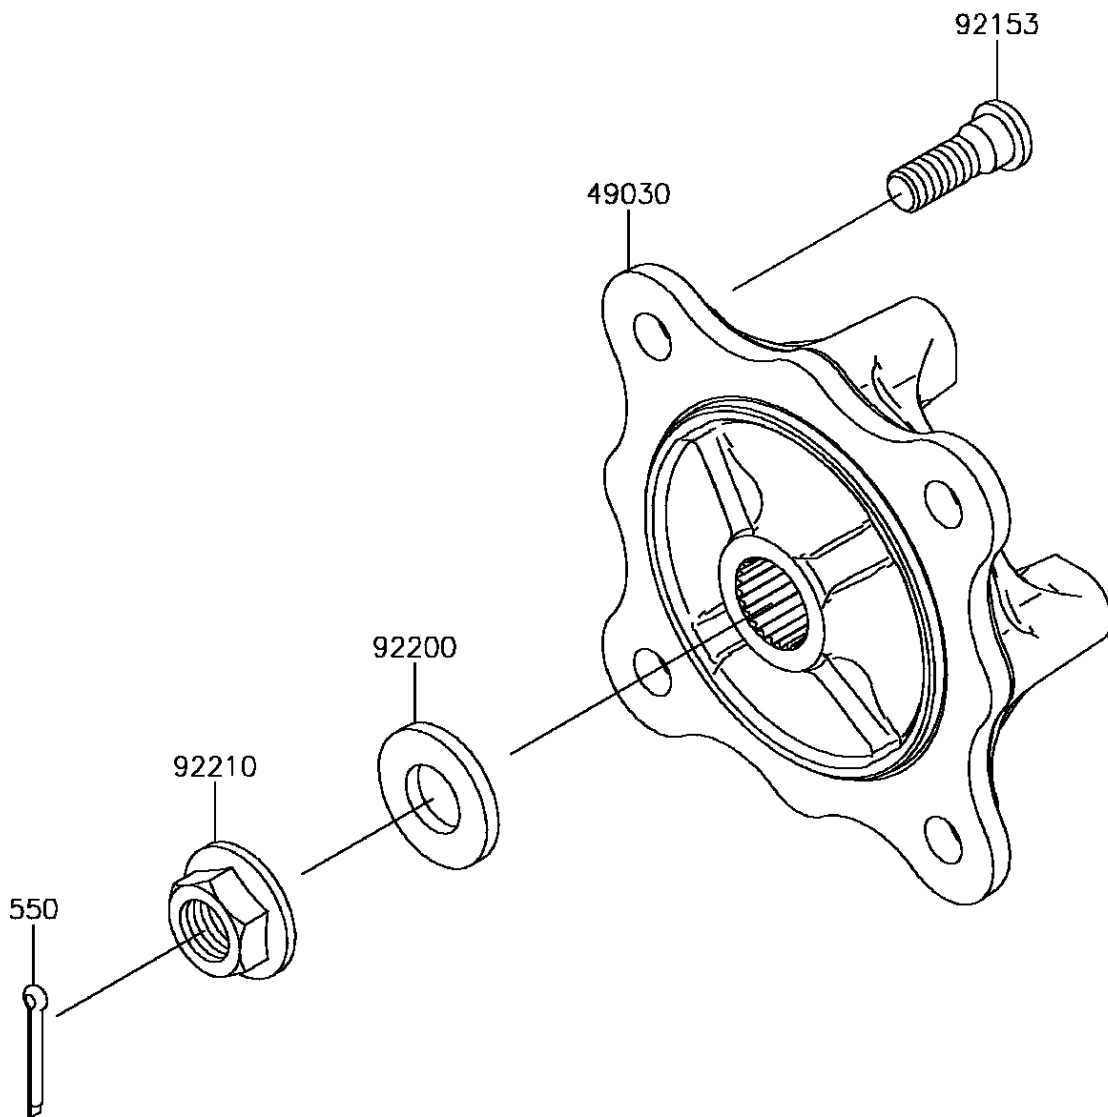

2017 Mule PRO-FXT EPS LE

PARTS DIAGRAM

Front Hubs/Brakes

F2230

2017 Mule PRO-FXT EPS LE

PARTS LIST

Front Hubs/Brakes

ITEM NAME

PART NUMBER

QUANTITY
