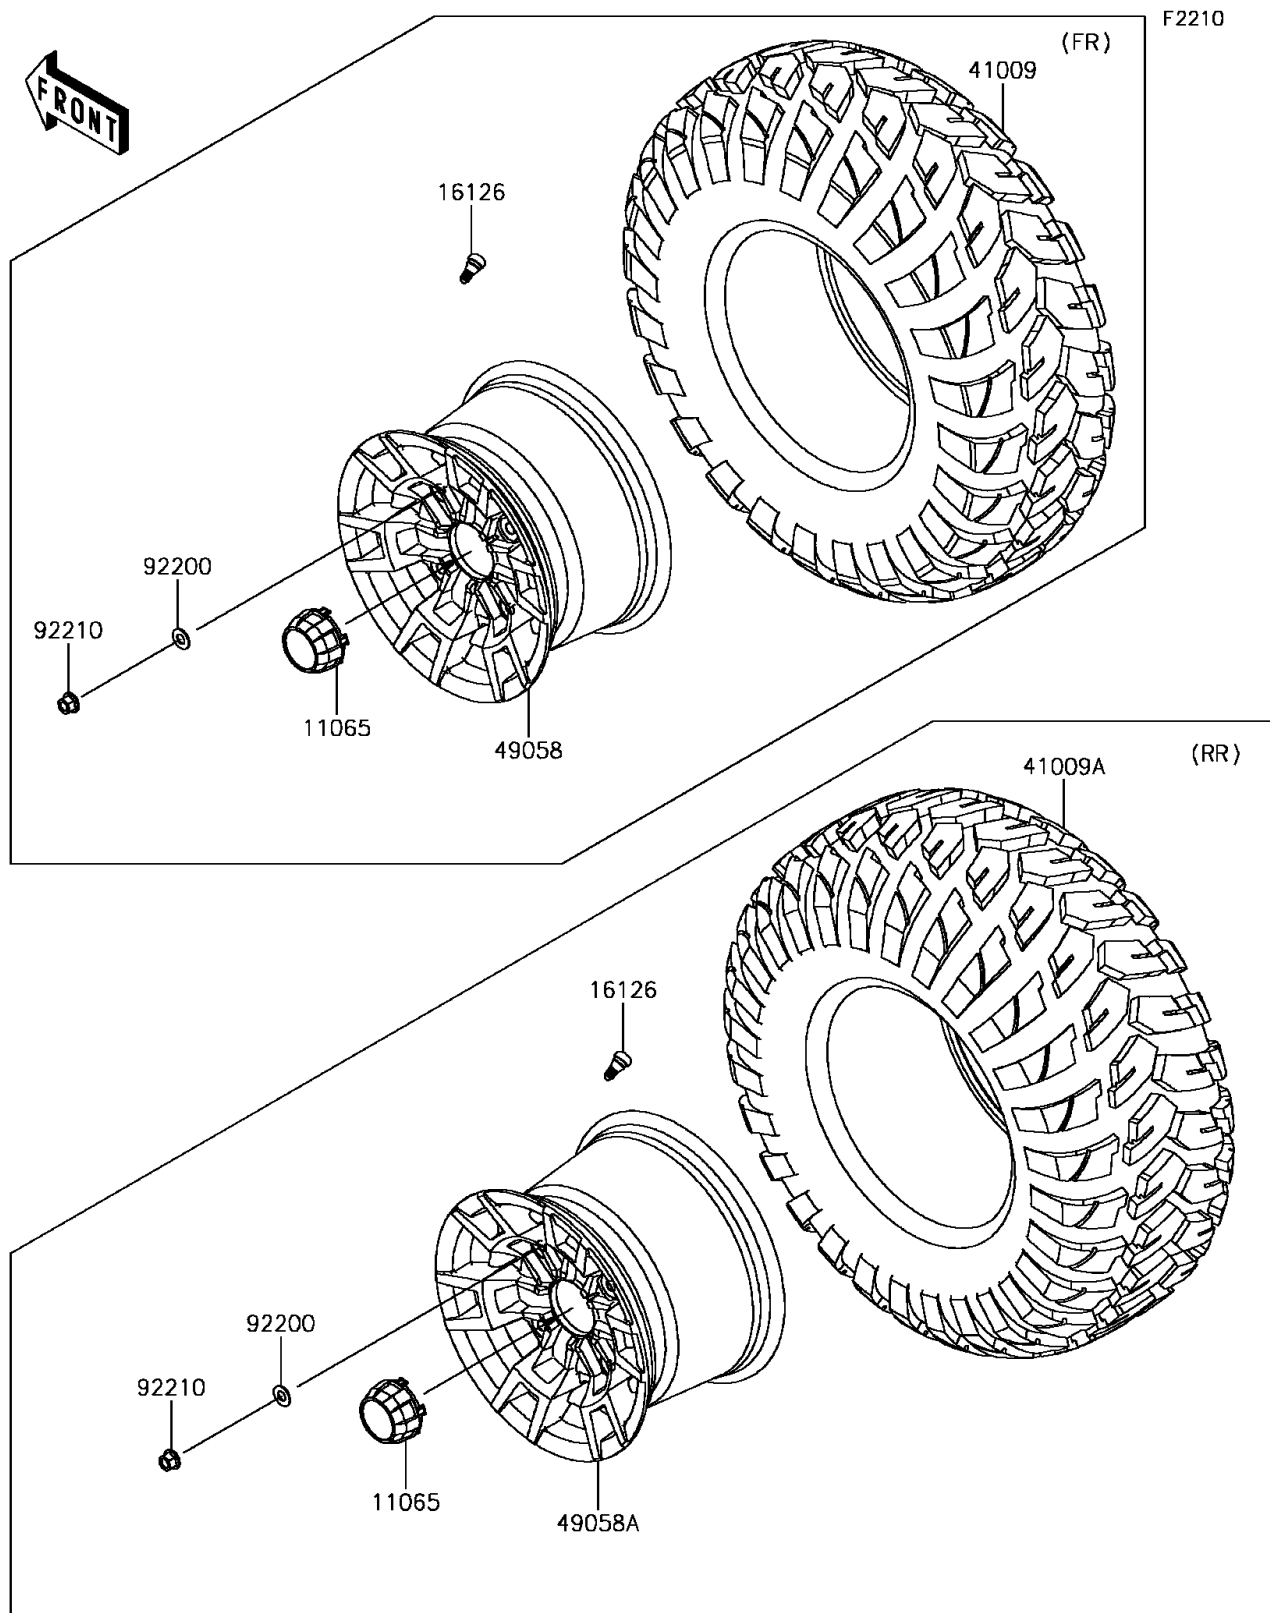

2017 Mule PRO-FXT EPS LE

PARTS DIAGRAM

Wheels/Tires

2017 Mule PRO-FXT EPS LE

PARTS LIST

Wheels/Tires

ITEM NAME

PART NUMBER

QUANTITY
