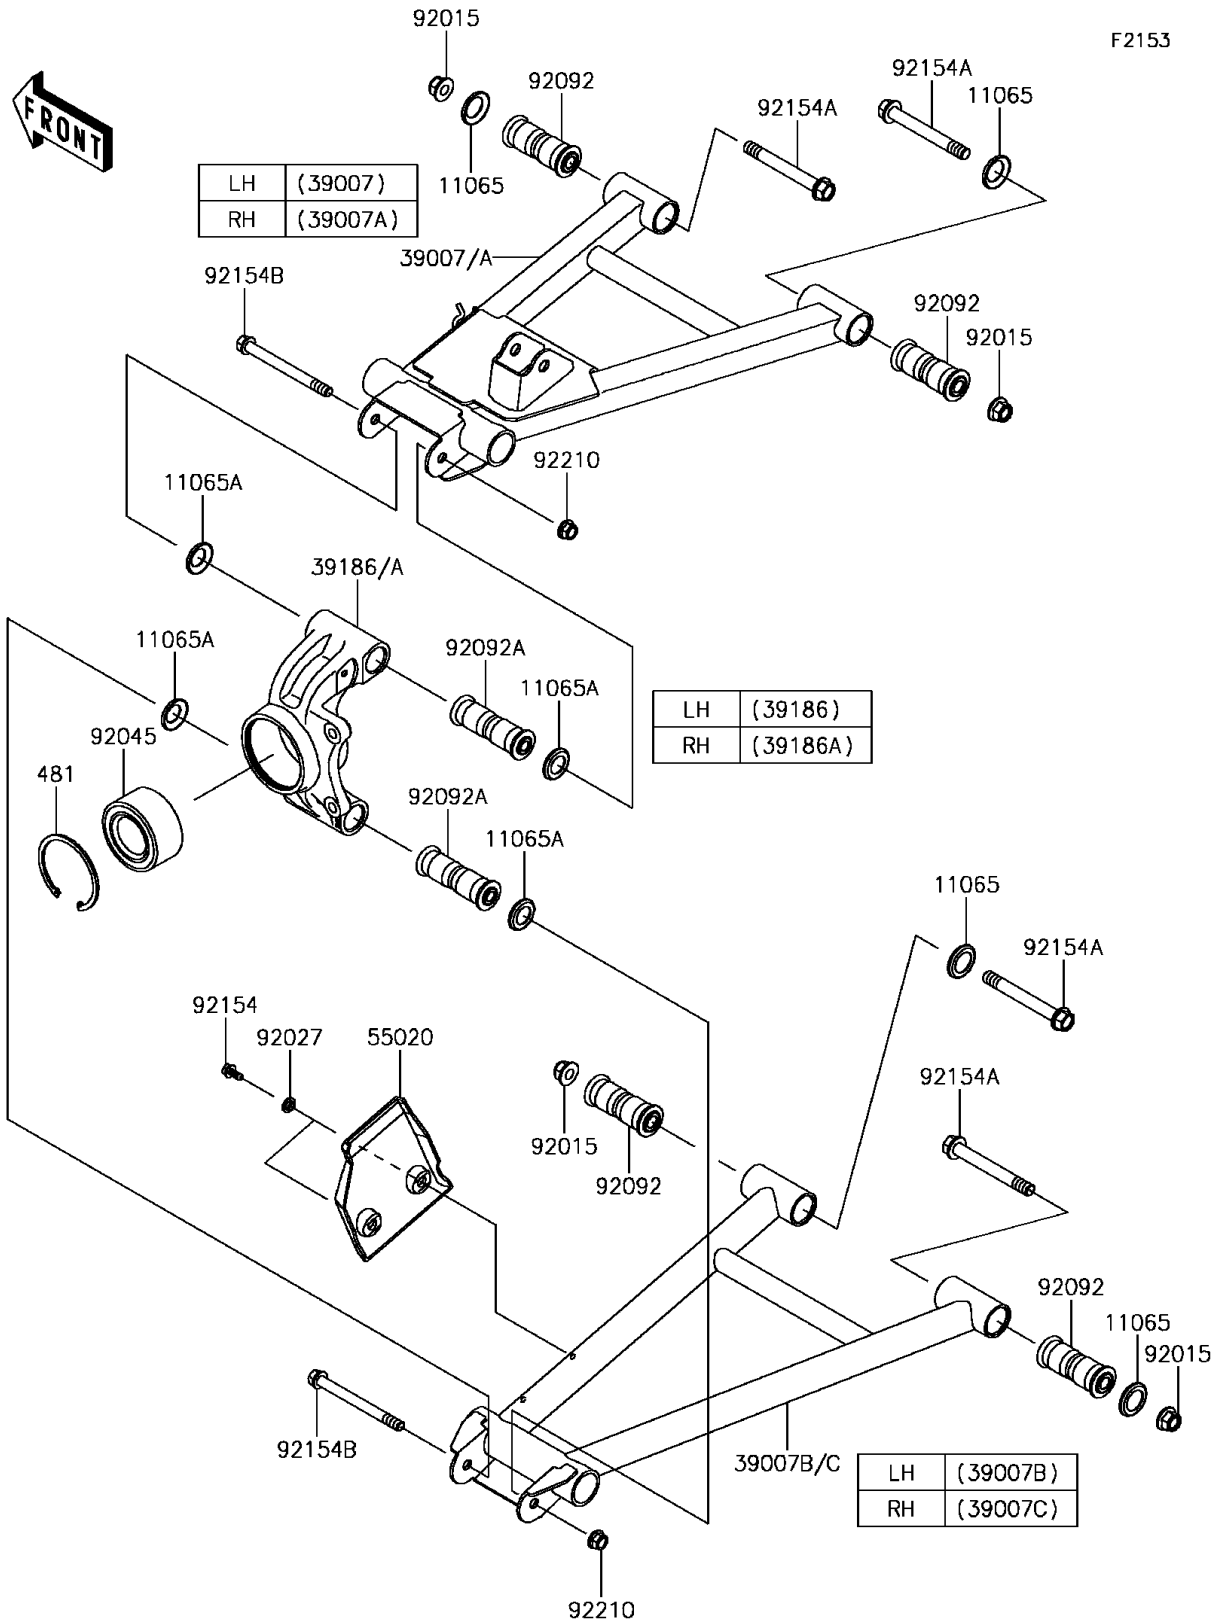

2017 Mule PRO-FXT EPS LE

PARTS DIAGRAM

Rear Suspension

2017 Mule PRO-FXT EPS LE

PARTS LIST

Rear Suspension

ITEM NAME

PART NUMBER

QUANTITY
