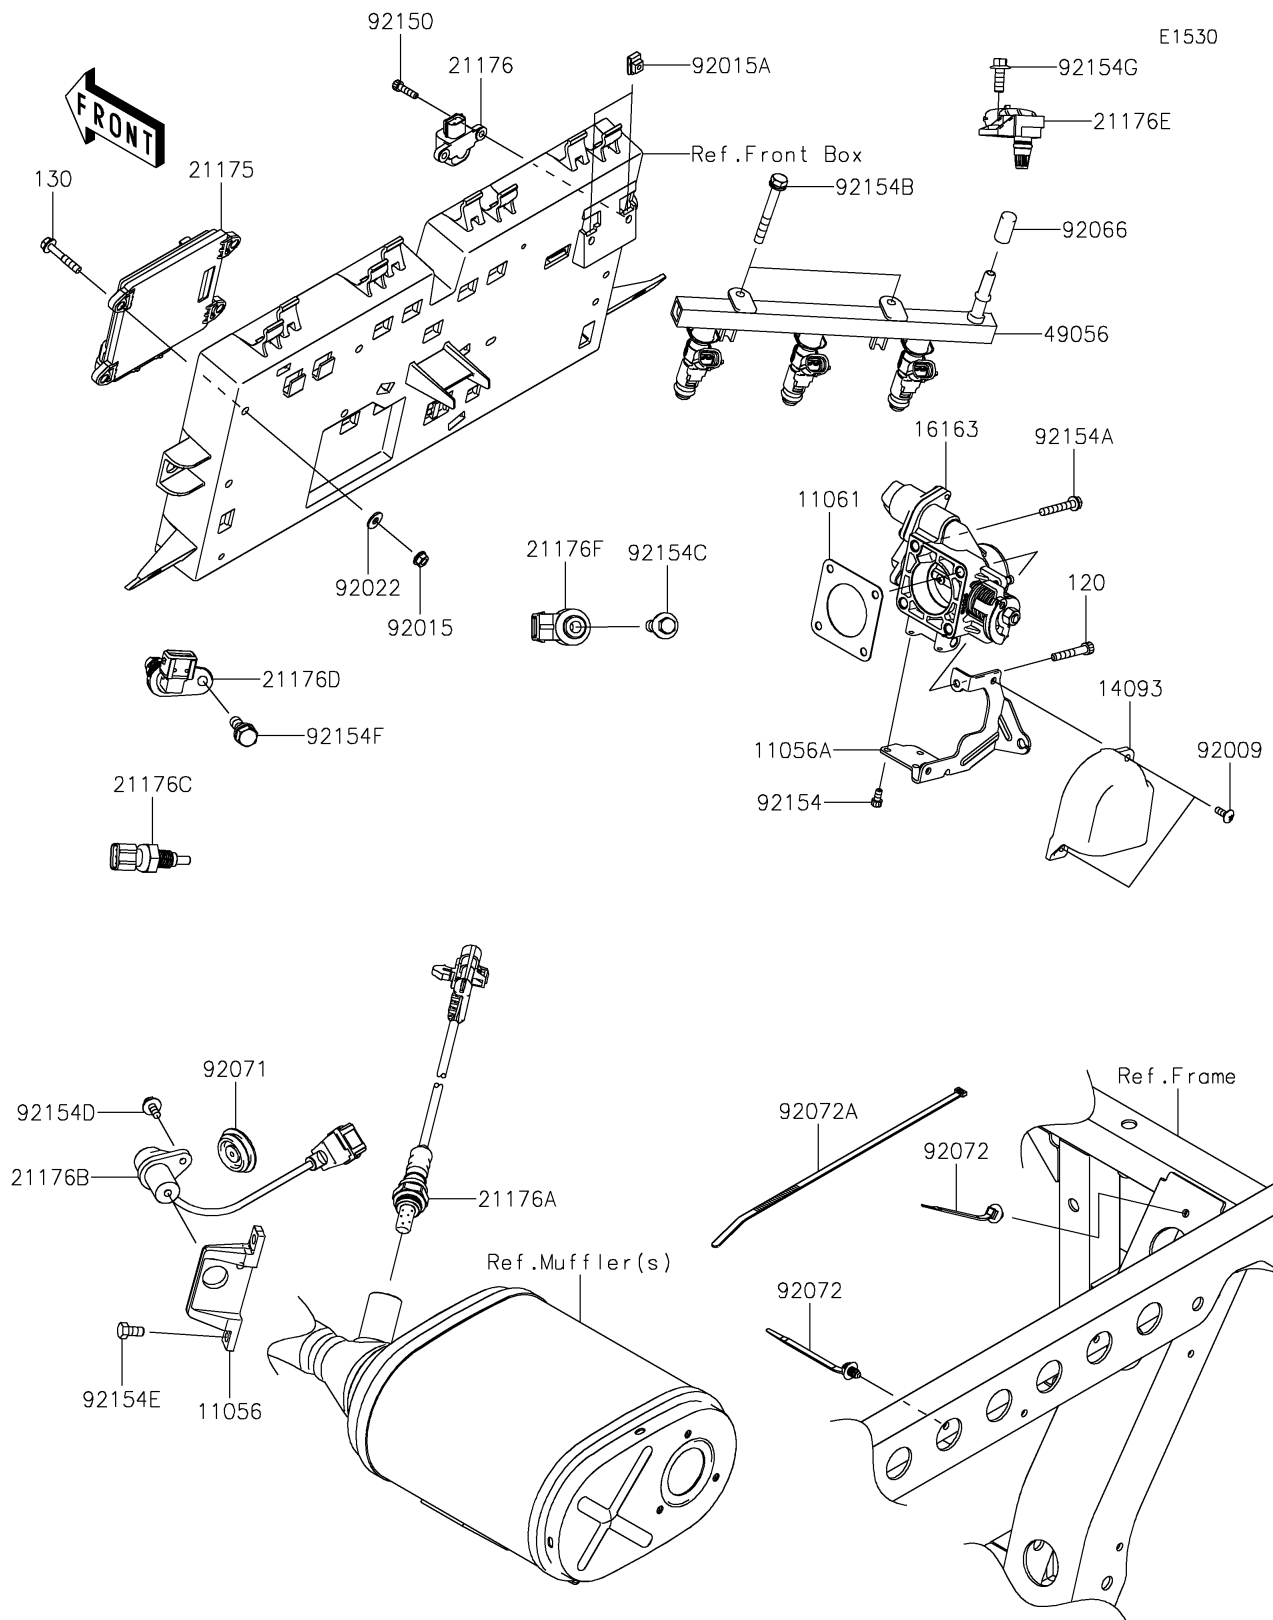

2017 Mule PRO-FXT EPS LE

PARTS DIAGRAM

Fuel Injection

Kawasaki

Let the Good Times Roll®

2017 Mule PRO-FXT EPS LE

PARTS LIST

Fuel Injection

ITEM NAME

PART NUMBER

QUANTITY
