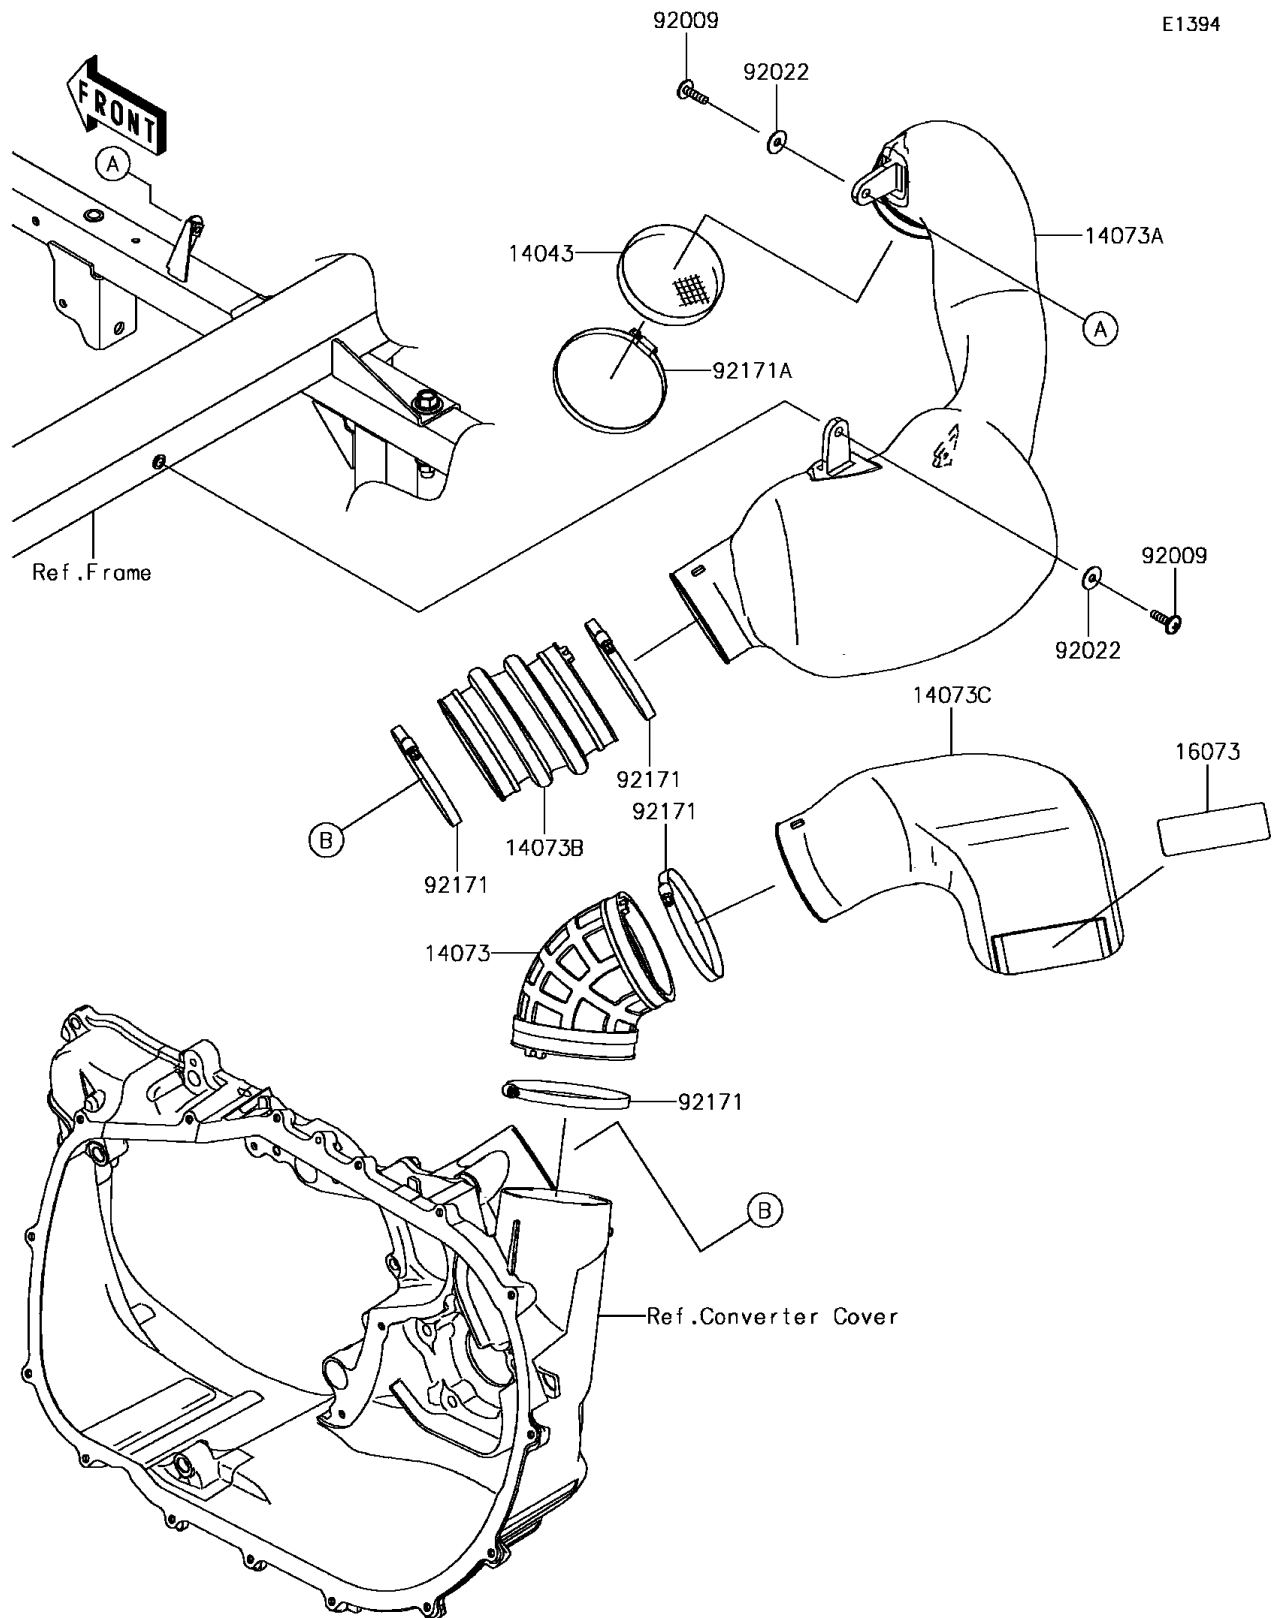

2017 Mule PRO-FXT EPS LE

PARTS DIAGRAM

Air Cleaner-Belt Converter

2017 Mule PRO-FXT EPS LE

PARTS LIST

Air Cleaner-Belt Converter

ITEM NAME

PART NUMBER

QUANTITY
