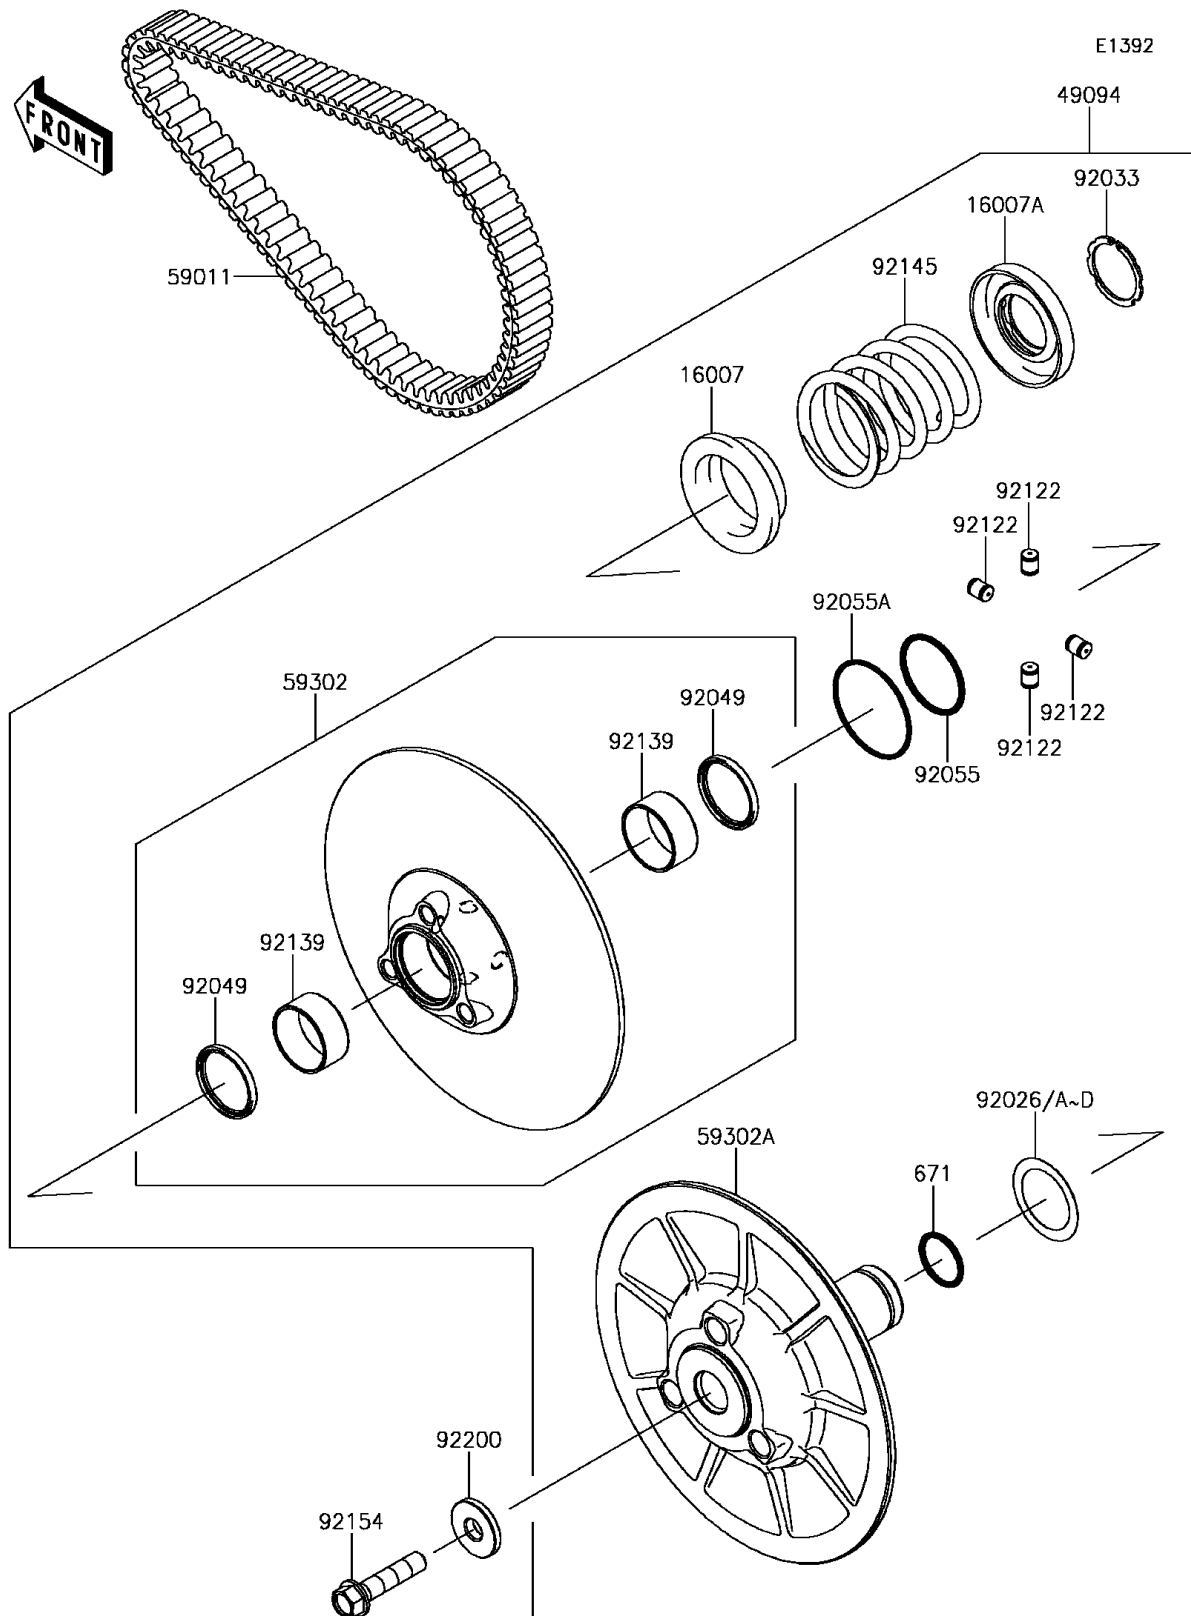

2017 Mule PRO-FXT EPS LE

PARTS DIAGRAM

Driven Converter/Drive Belt

2017 Mule PRO-FXT EPS LE

PARTS LIST

Driven Converter/Drive Belt

ITEM NAME

PART NUMBER

QUANTITY
