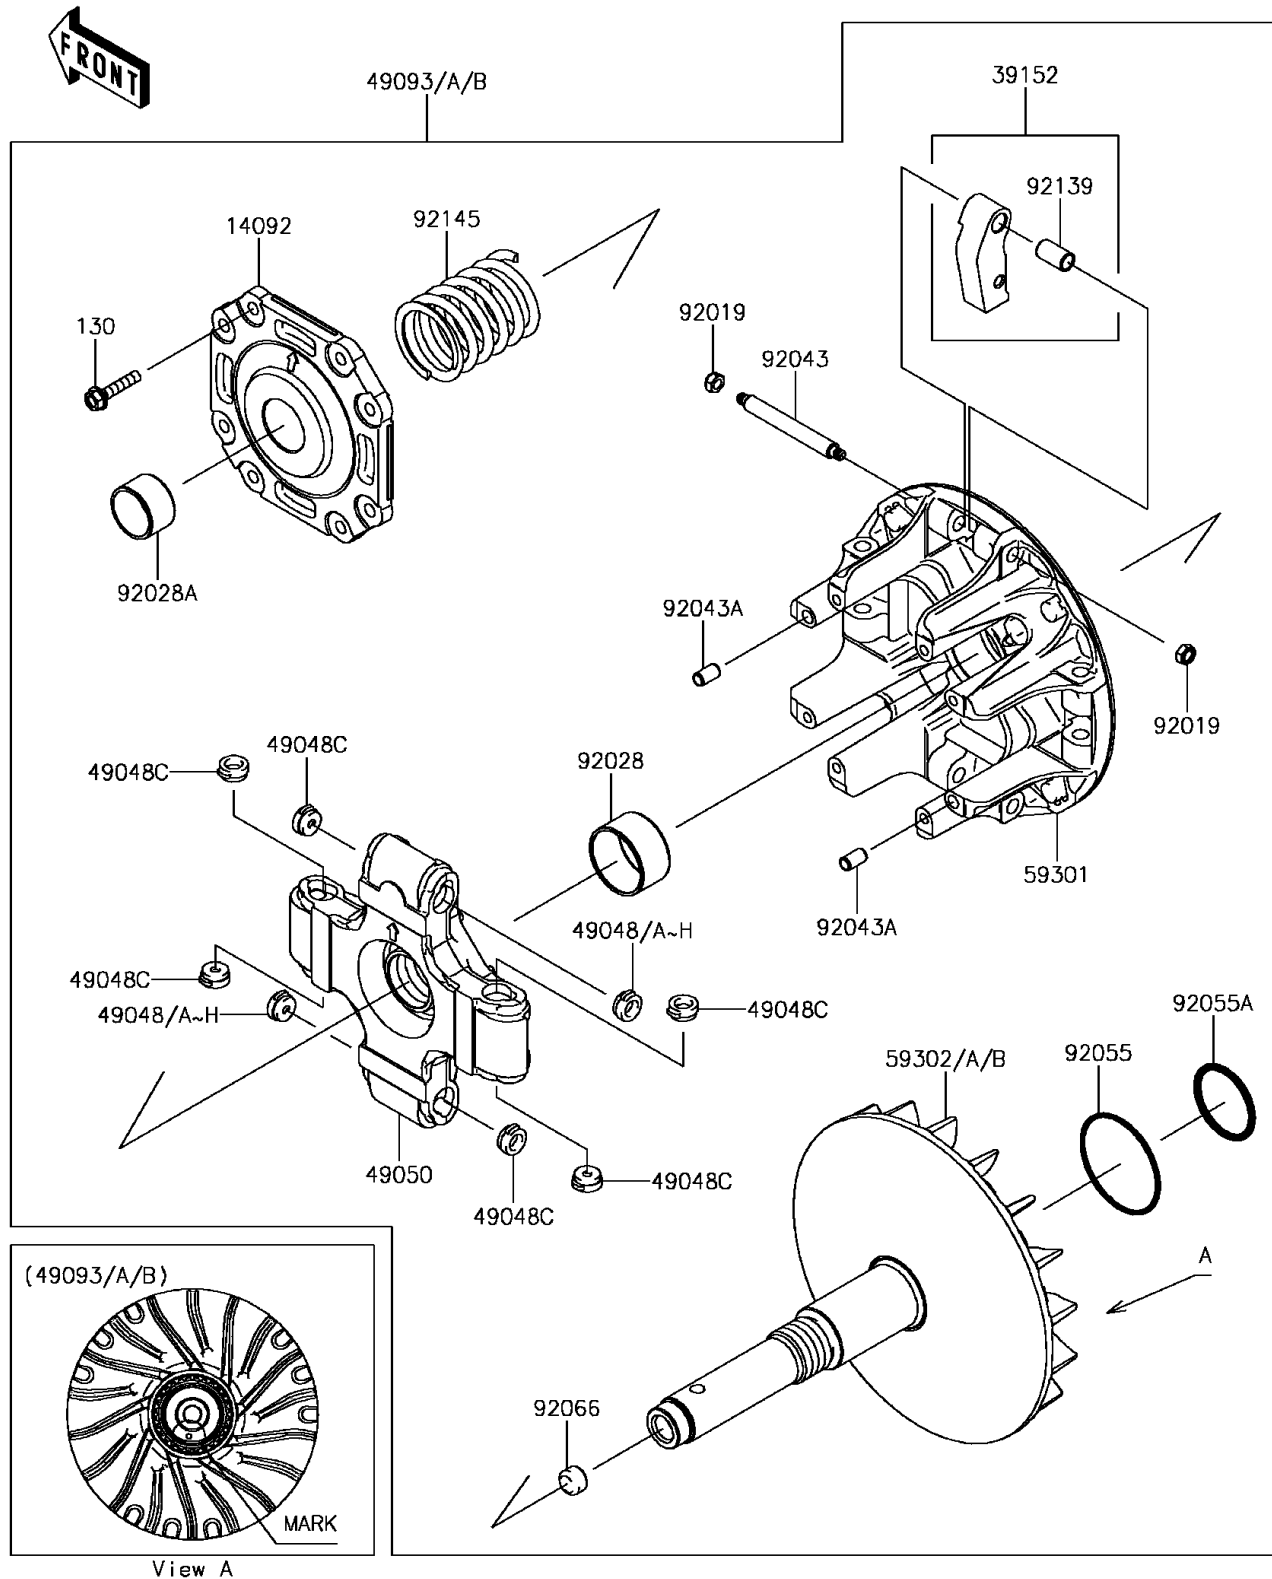

2017 Mule PRO-FXT EPS LE

PARTS DIAGRAM

Drive Converter

E1391

2017 Mule PRO-FXT EPS LE

PARTS LIST

Drive Converter

ITEM NAME

PART NUMBER

QUANTITY
