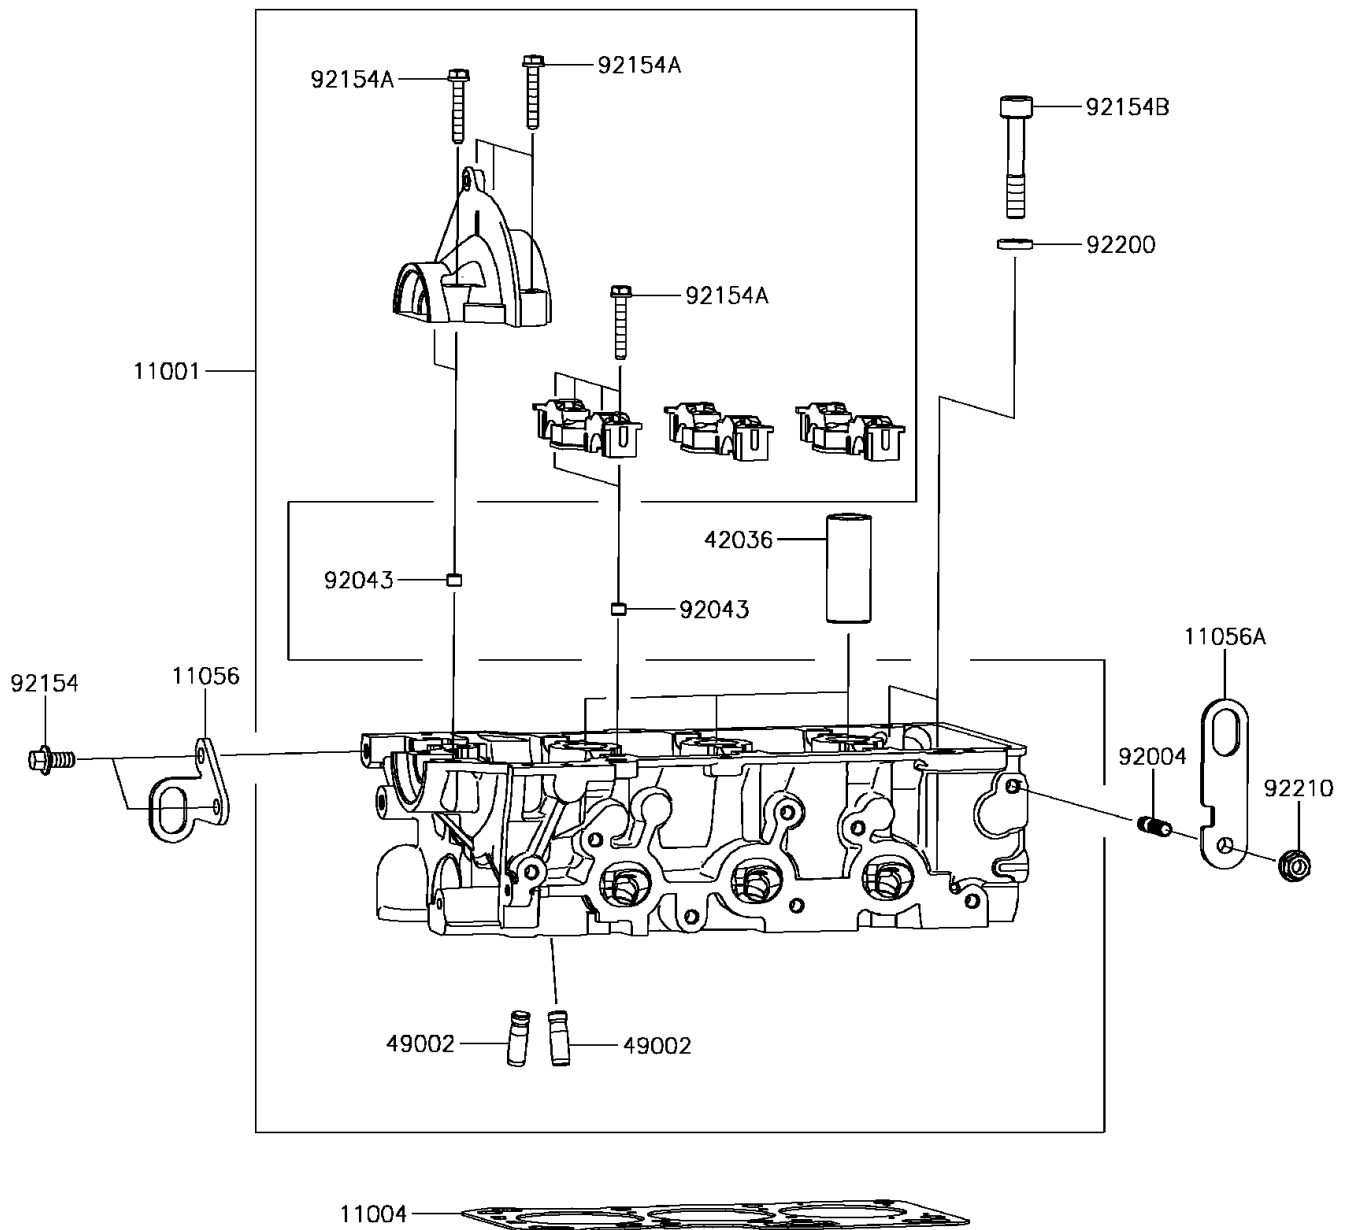

2017 Mule PRO-FXT EPS LE

PARTS DIAGRAM

Cylinder Head

E1111

2017 Mule PRO-FXT EPS LE

PARTS LIST

Cylinder Head

ITEM NAME

PART NUMBER

QUANTITY
